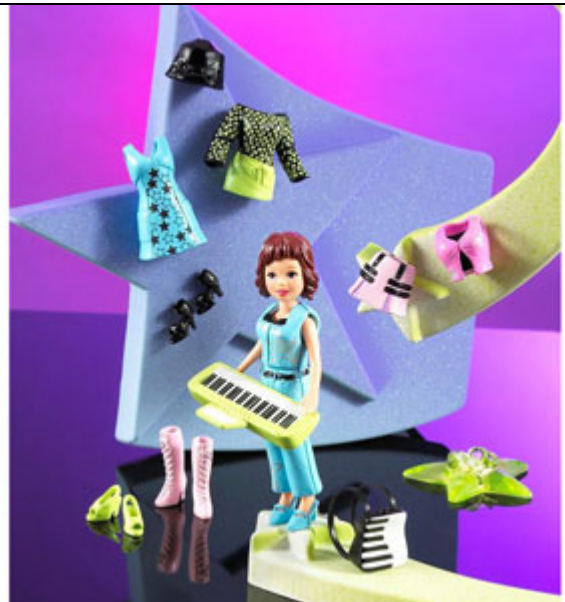

J1660 - Polly Pocket!™ MAGNETO
POSTER

J1681 - Polly Pocket!™ POLYWRLD
ROCK THEME PK

SAFETY RECALL!!

J1682 - Polly Pocket!™ POLYWRLD
ROCK THEME PK

J1687 - Polly Pocket!™ POLYWRLD
LOUNGE PLYSET

J9964 - Polly Pocket!™ DIAL A SONG ASRT