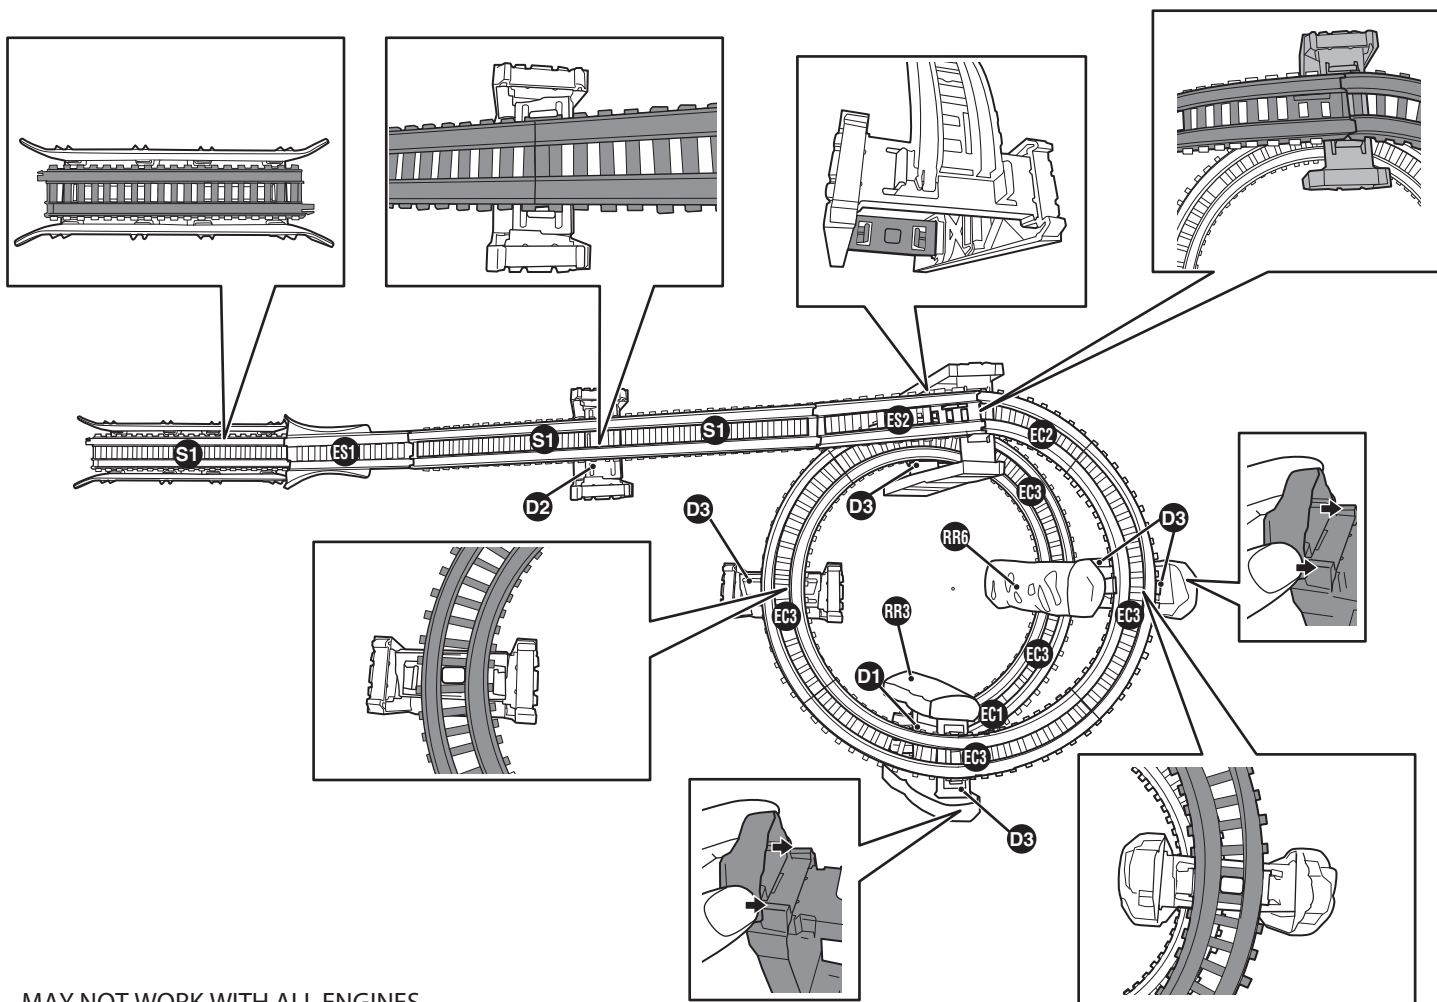

TRACK LAYOUT

MAY NOT WORK WITH ALL ENGINES.