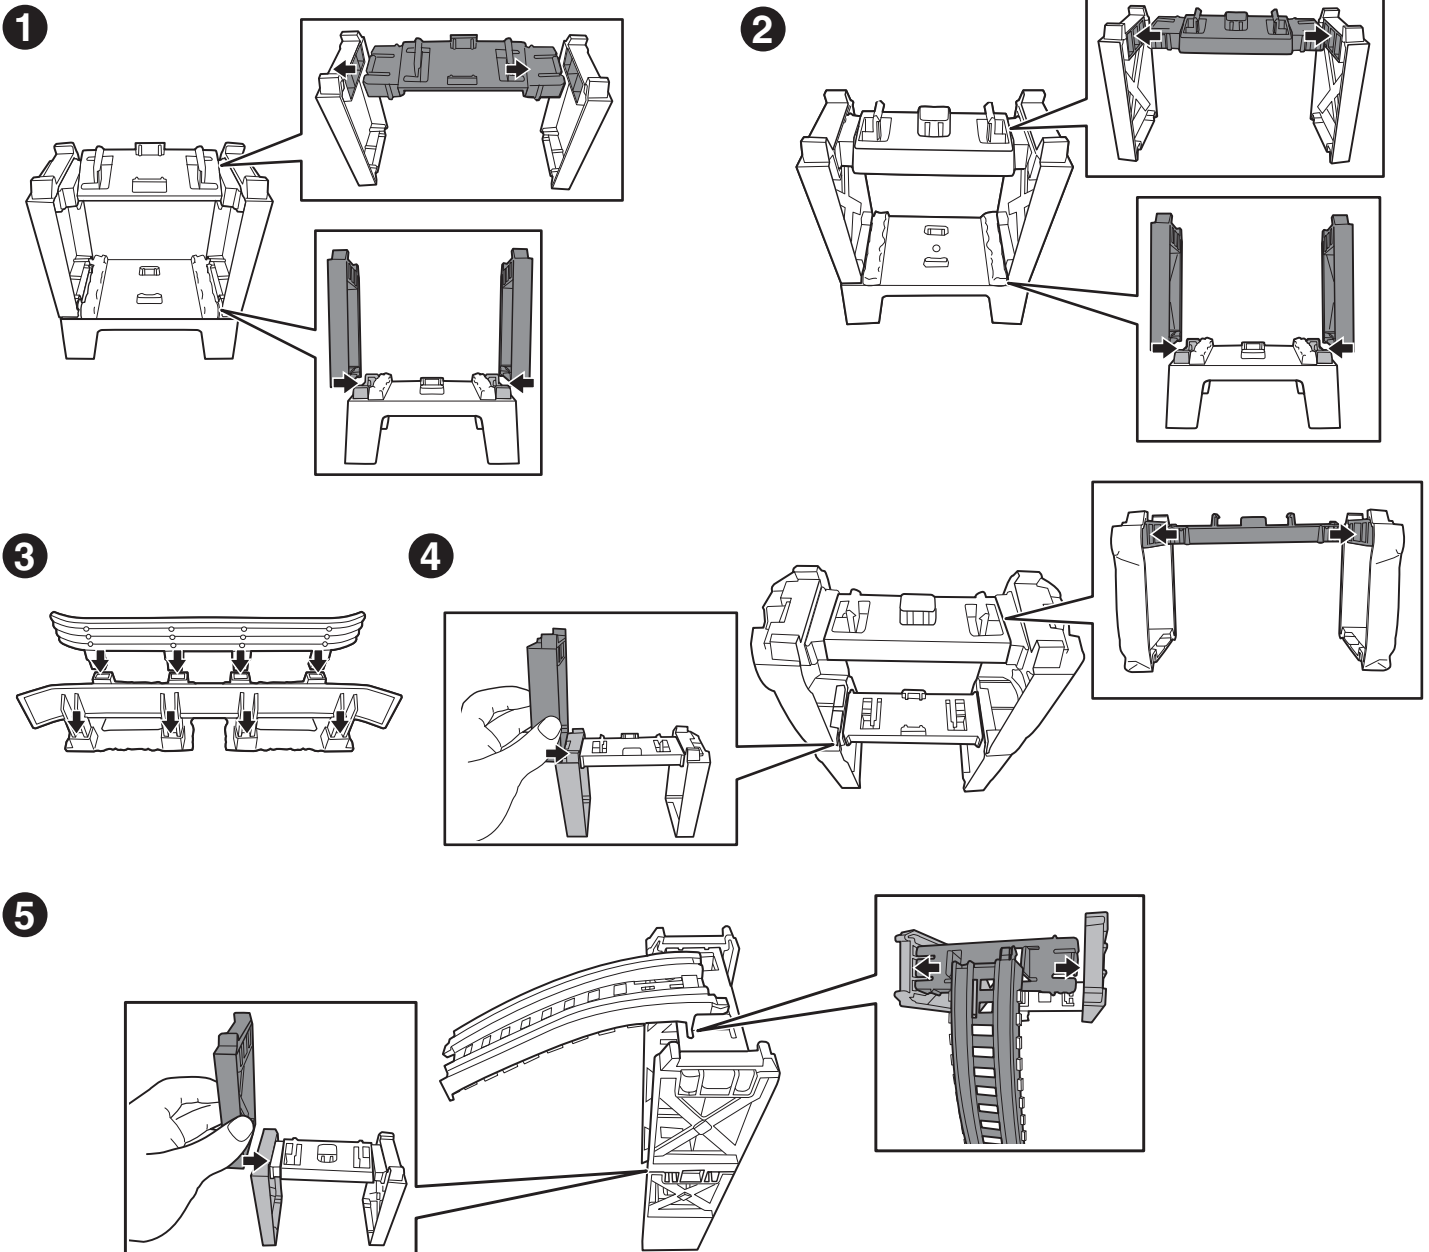

INSTRUCTIONS

Keep these instructions for future reference as they contain important information.

ASSEMBLY

ADULT ASSEMBLY REQUIRED. No tools required for assembly.

TRACK LAYOUT

MAY NOT WORK WITH ALL ENGINES.

Redesigned Track!

- Stronger Connectors
- More Realistic

Includes adaptors to connect TrackMaster™ sets.

Motorized Engines may not work with all TrackMaster™ sets.

Thomas the Tank Engine & Friends™

CREATED BY BRITT ALLCROFT