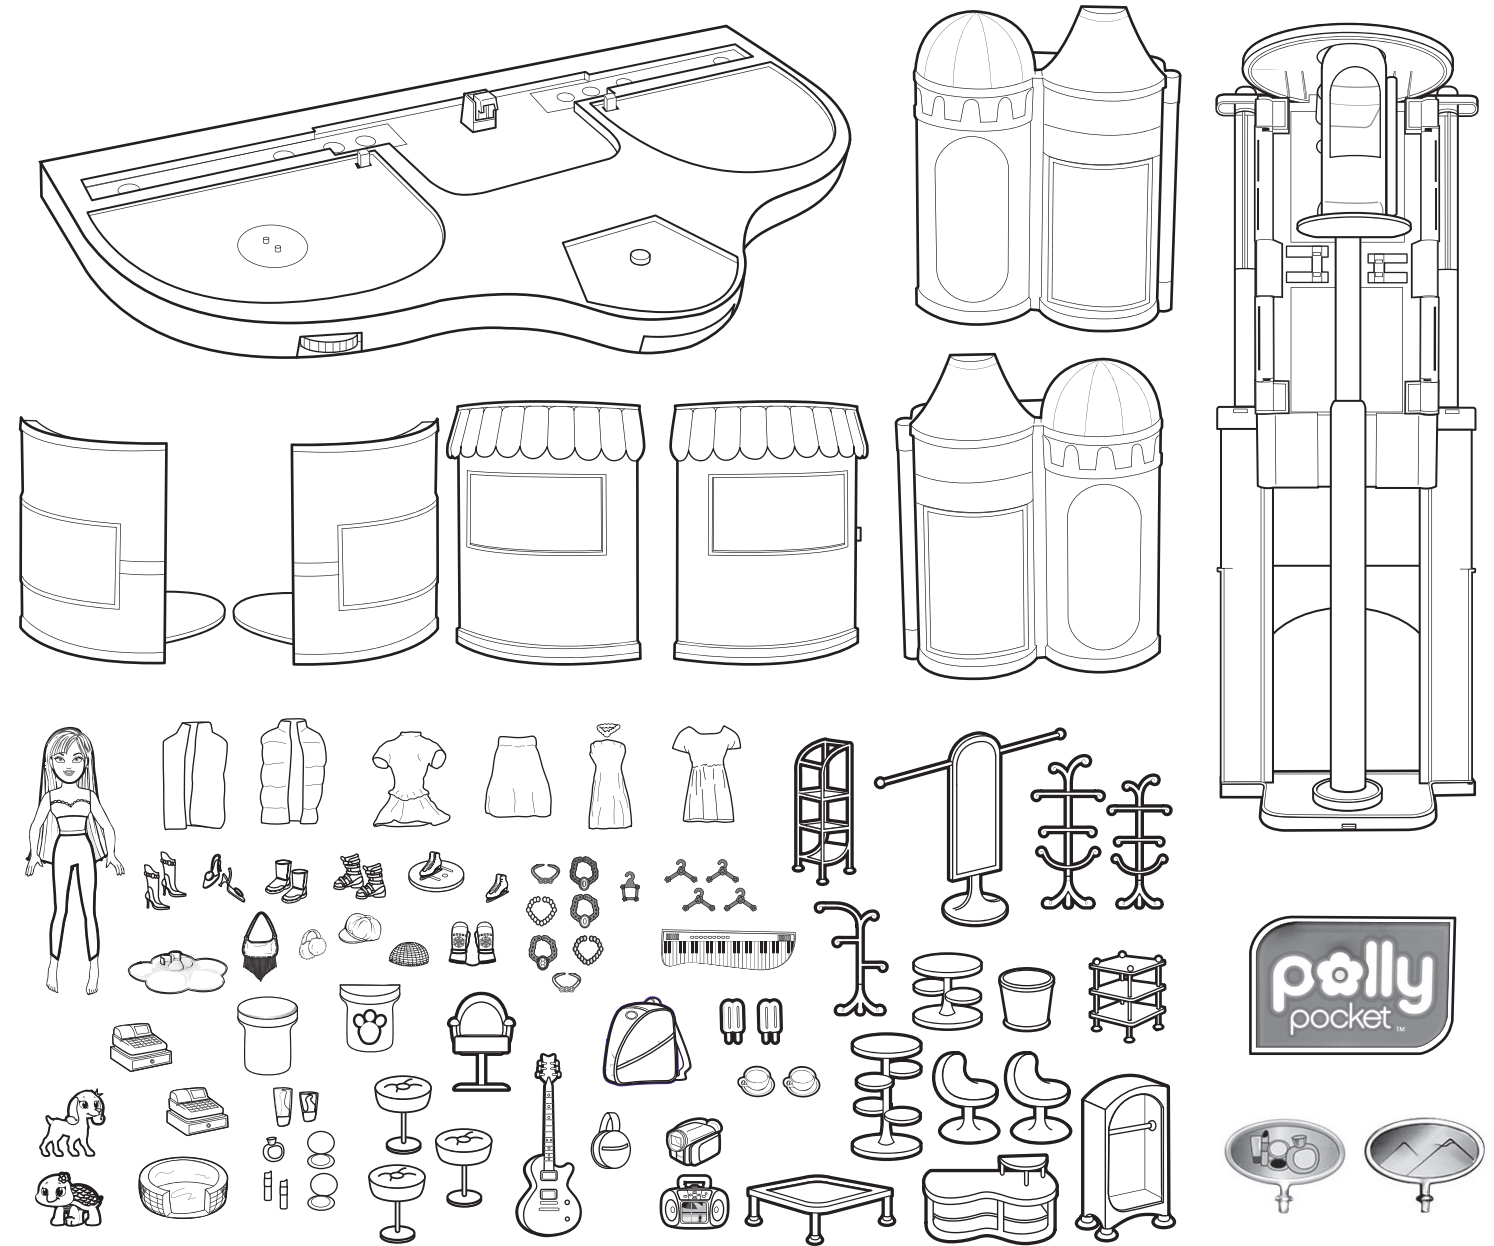

Mega Mall

INSTRUCTIONS

CONTENTS

CONSUMER INFORMATION

Need Assistance? Visit service.mattel.com or call 1-800-524-8697 (US and Canada only), M-F 9AM - 7PM & SAT 11AM - 5PM, Eastern.

SERVICE.MATTEL.COM

Mattel Canada Inc., Mississauga, Ontario L5R 3W2. You may call us free at 1-800-524-8697.
Mattel U.K. Ltd., Vanwall Business Park, Maidenhead SL6 4UB, Helpline 01628 500303.
Mattel Australia Pty., Ltd., Richmond, Victoria. 3121. Consumer Advisory Service - 1300 135 312.
Mattel East Asia Ltd., Room 1106, South Tower, World Finance Centre, Harbour City, Tsimshatsui, HK, China.
Diimport & Diedarkan Oleh: Mattel SEA Ptd Ltd.(993532-P) Lot 13.5, 13th Floor, Menara Lien Hoe, Persiaran Tropicana Golf Country Resort, 47410 PJ.
Tel:03-78803817, Fax:03-78803867.
Mattel, Inc., 333 Continental Blvd., El Segundo, CA 90245 U.S.A. Consumer Affairs 1 (800) 524-8697.

WARNING:
CHOKING HAZARD - Small parts.
Not for children under 3 years.

Please remove everything from the package and compare to the contents shown here.
If any items are missing, please call 1-800-524-8697.

Keep these instructions for future reference as they contain important information.