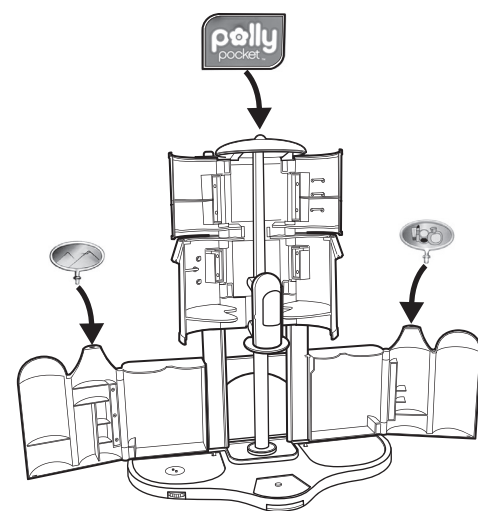

Keep these instructions for future reference as they contain important information.

3 floors and 9 stores to discover! Hang out with your friends and have the coolest day ever!

ASSEMBLY

The card and 2 signs can be removed.

LET'S PLAY

1 Set the elevator all the way to the top, as shown.

2 Make sure the playset is completely closed up, as shown here.

3 Push the card into the slot. You can also press the button.

4 Open the elevator door, put the doll in and move the elevator up and down to different mall floors.

5 Put the ice skates on the doll, place the ice skate disk in position as shown. Use the thumbwheel to turn and twirl the doll.

NOTE: The disk with the ice skate can be removed when closing up the mall for storage.