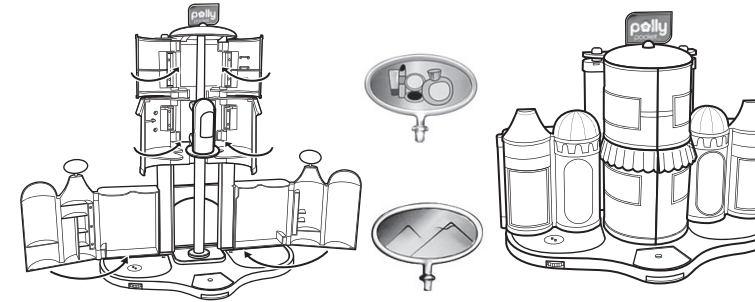

Keep these instructions for future reference as they contain important information.

3 floors and 9 stores to discover! Hang out with your friends and have the coolest day ever!

ASSEMBLY

The card and 2 signs can be removed.

LET'S PLAY

1 Set the elevator all the way to the top, as shown.

2 Make sure the playset is completely closed up, as shown here.

3 Push the card into the slot. You can also press the button.

4 Open the elevator door, put the doll in and move the elevator up and down to different mall floors.

5 Put the ice skates on the doll, place the ice skate disk in position as shown. Use the thumbwheel to turn and twirl the doll.

NOTE: The disk with the ice skate can be removed when closing up the mall for storage.