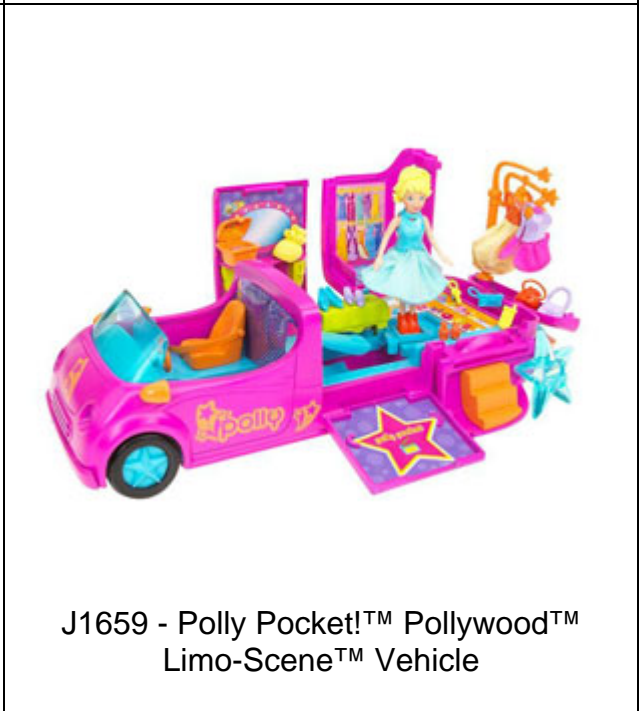

SAFETY RECALL!

G8605 - Polly Pocket!™ Quik-Clik™
Boutique

G8606 - Polly Pocket!™ Quik-Clik™
Playset Assortment

B7080 – Dazzlin' Pet Show™ Magic
Rabbits™

J1659 - Polly Pocket!™ Pollywood™
Limo-Scene™ Vehicle

SAFETY RECALL!

J1660 – Dial-A-Style™ Lila® Doll
(J1661)

J1660 – Dial-A-Style™ Lea® Doll
(J1662)

J1687 - Polly Pocket!™ Pollyworld™
Dress N' Drive™ Lounge Playset

K0043 - POLLY POCKET!™
POLLYWORLD™ QUICK CLICK™
POLLY / CRISSY™ Doll (J4169, J4170)

SAFETY RECALL!

 <p data-bbox="240 787 831 892">K0043 - POLLY POCKET!™ POLLYWORLD™ QUICK CLICK™ LEA / SHANI™ doll (J4171, J4172)</p>	
---	--