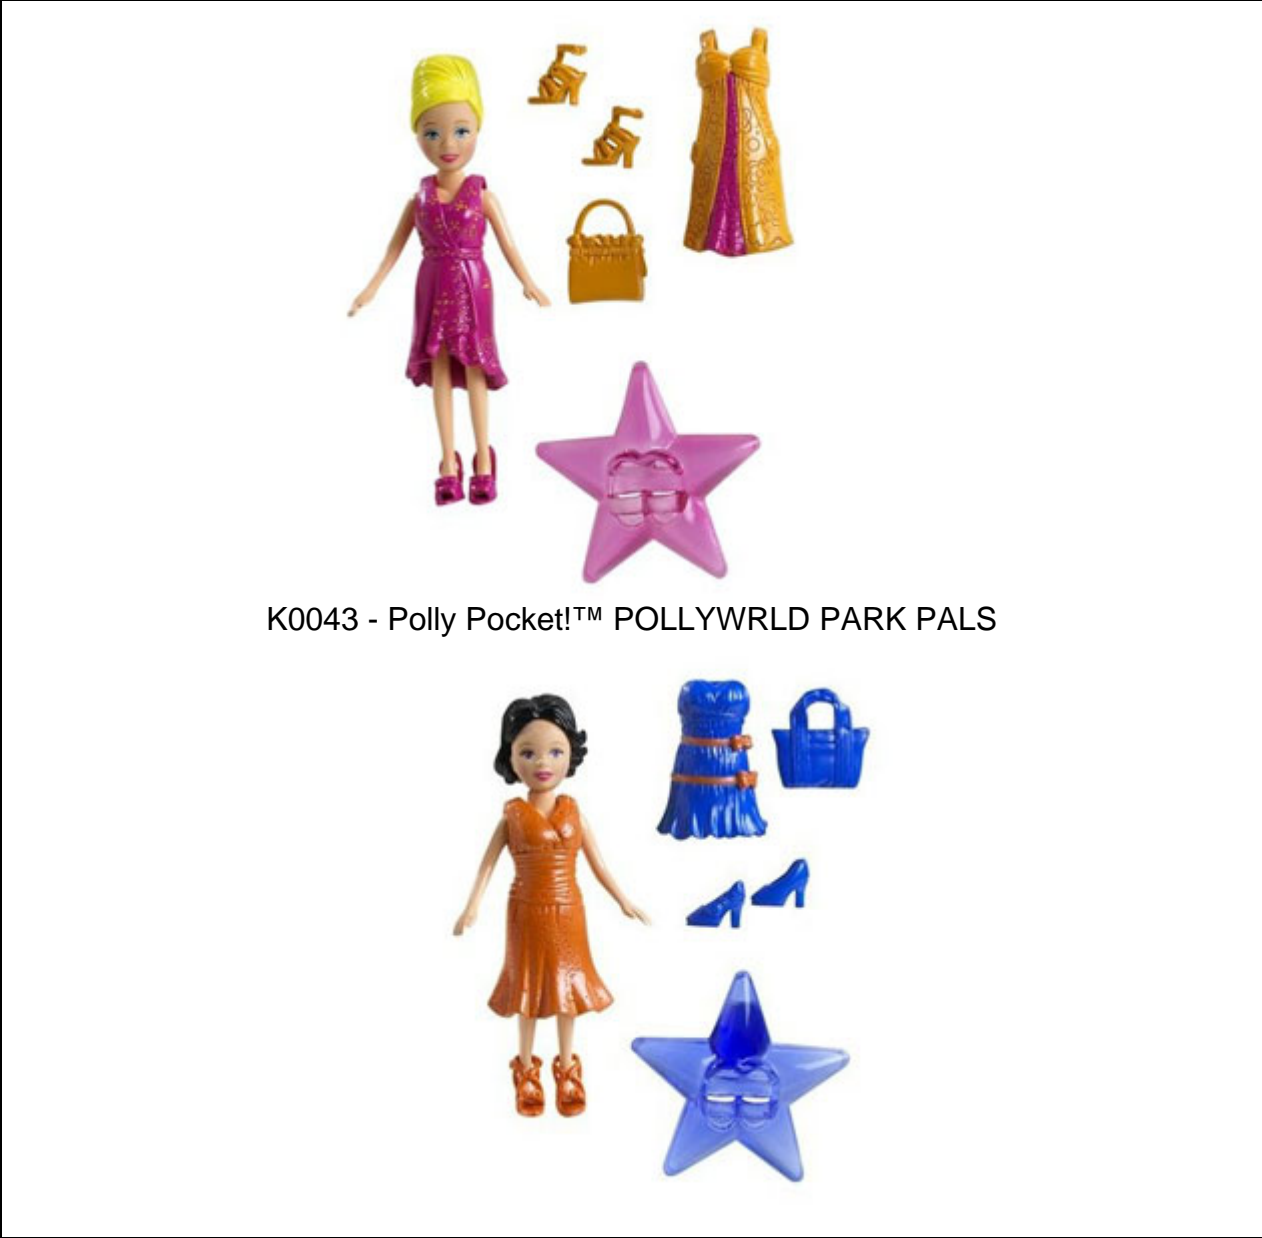

K0043 - Polly Pocket!™ POLLYWRLD PARK PALS