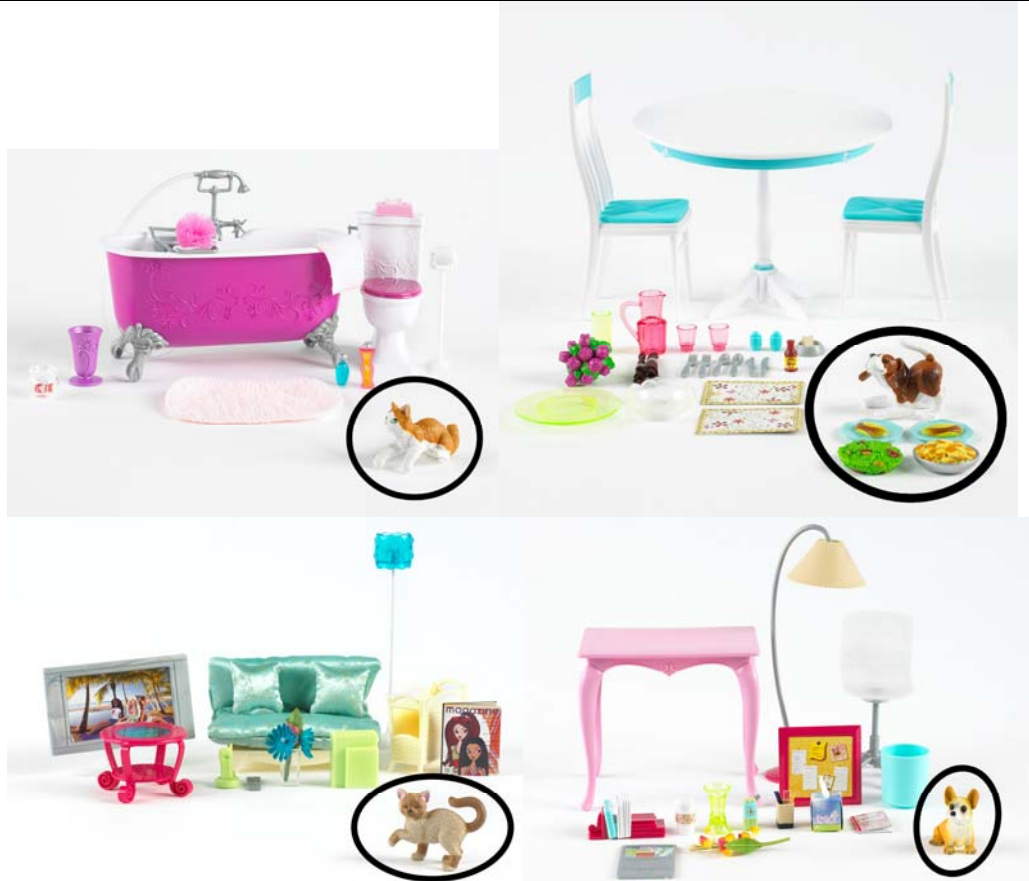

Safety Notice

Mattel ® Barbie™ Puppy House and Kitty Condo
Model No. J9485 and J9486

Sold since 13 October 2006

The paints decorating the dog and cat toys may contain impermissible levels of lead which can cause adverse health effects. Please contact Mattel to establish if your product is affected and to receive replacement accessories.

Mattel ® Barbie™ Furniture Accessories
Model Nos. K8606, K8607, K8608 and K8609

Sold since 30 October 2006

The paints decorating the animals and plates may contain impermissible levels of lead which can cause adverse health effects. The affected piece is circled in the images above. Please contact Mattel to establish if your product is affected and to receive replacement accessories.

Mattel ® Barbie ™ Couch Living Room Playset
Model No. K8613

Sold since 30 October 2006

The paint decorating the handbag may contain impermissible levels of lead which can cause adverse health effects. The affected piece is circled in the image above. Please contact Mattel to establish if your product is affected and to receive replacement accessories.