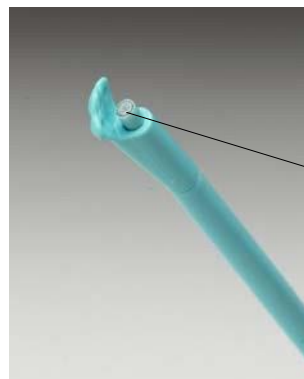

Affected product with silver metal tip.