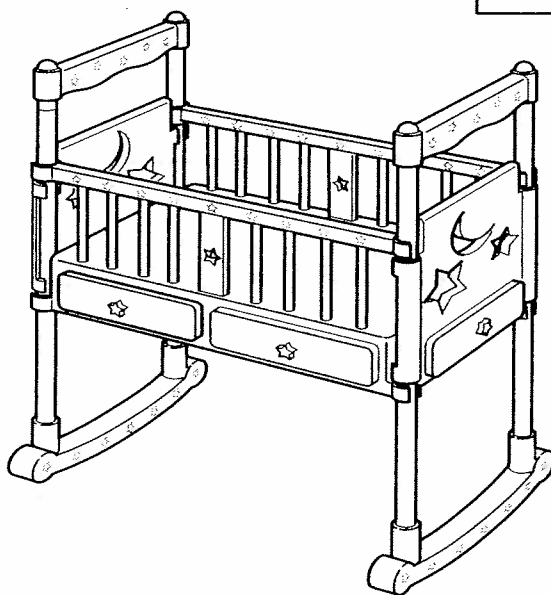

happy family™
Midge® Doll
& baby INSTRUCTIONS

CONTENTS

*Detachable tummy
 under doll's dress.*

This product contains magnets.
 Do not use around items that are sensitive to or affected by magnetic fields.

Put the baby's arms and legs as shown.

Place baby as shown.

Hold mom facing down to attach tummy. Magnets on the top and bottom of tummy "attach" it to mom, as shown. It only goes on one way.

Baby doll fits inside Mommy doll's tummy.

Midge can't wait for her new baby to arrive!

It's a girl!

What are you going to name the baby?

Crib

1. Take out mattress. Turn crib upside down and let the mattress drop out.

2. Gently slide both sides of the crib up or down to one of three predetermined locations. The crib bed "snaps" into one of 3 locations.

DO NOT ADJUST unevenly. Toy may be permanently damaged.

3. Replace mattress at an angle as it goes into the crib. The crib gently rocks.

Sliders snap onto crib rungs and slide up and down.

Left front drawers opens in crib mode only.