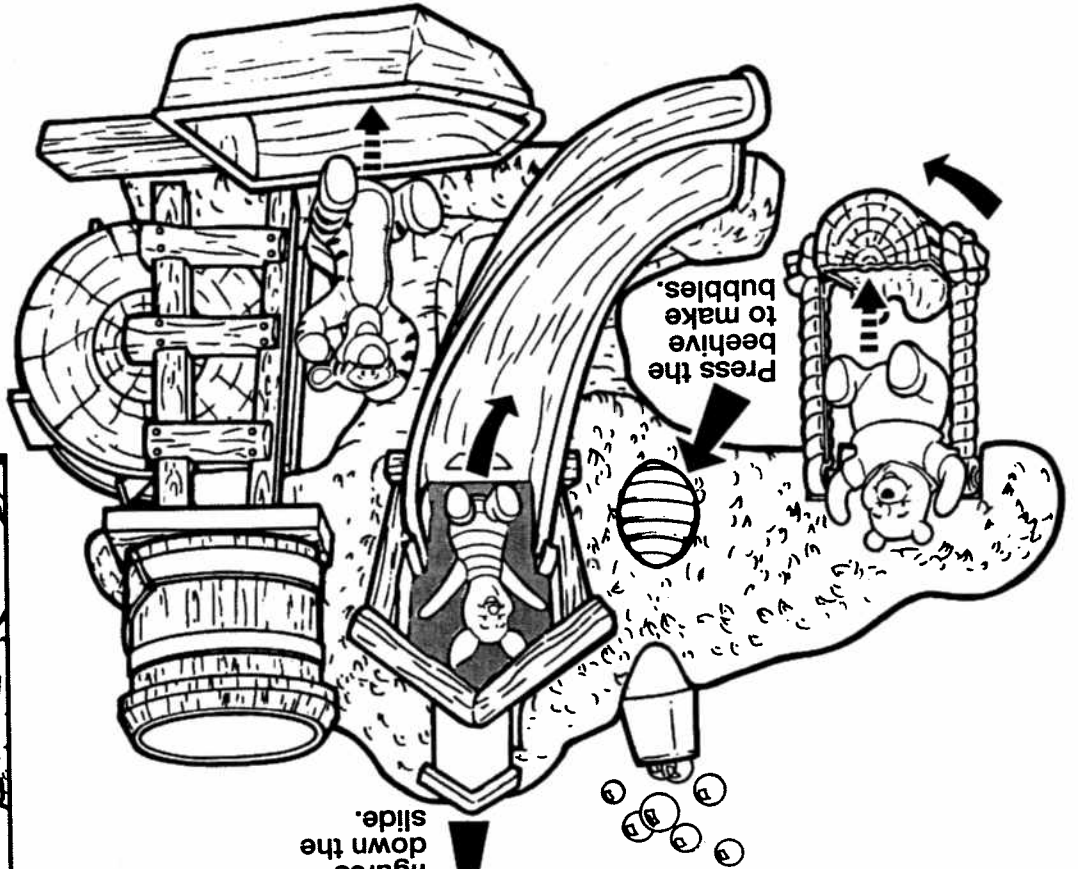

Please keep these instructions for future reference, as they contain important information.

ADULT ASSEMBLY REQUIRED

PARENT SAFETY TIP:
Do not leave child unattended in bathtub.

NOTE:
After each use, drain, rinse and dry all items before storing.

WARNING:
To prevent drowning, always keep baby within arms' reach.

STICKING TIP: Stick the suction cups on smooth, dry and clean surfaces.

Lift this part of suction cup to release.

PLAY:

Pour your child-safe shampoo or bubble bath into chimney.

Push lever down the slide. figures to cascade

Press the beehive to make bubbles.

Use the scoop to pour water and make the water wheel spin.

Bubble solution not included.