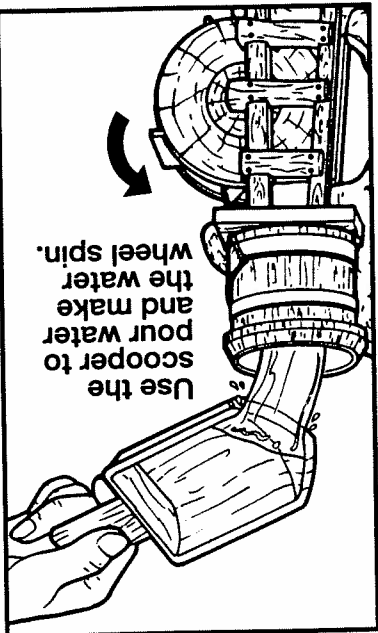

WARNING:
To prevent drowning, always keep baby within arms' reach.

STICKING TIP: Stick the suction cups on smooth, dry and clean surfaces.

Lift this part of suction cup to release.

PLAY:

Pour your child-safe shampoo or bubble bath into chimney.

Push lever down the slide. figures to cascade

Press the beehive to make bubbles.

Use the scoop to pour water and make the water wheel spin.

Bubble solution not included.