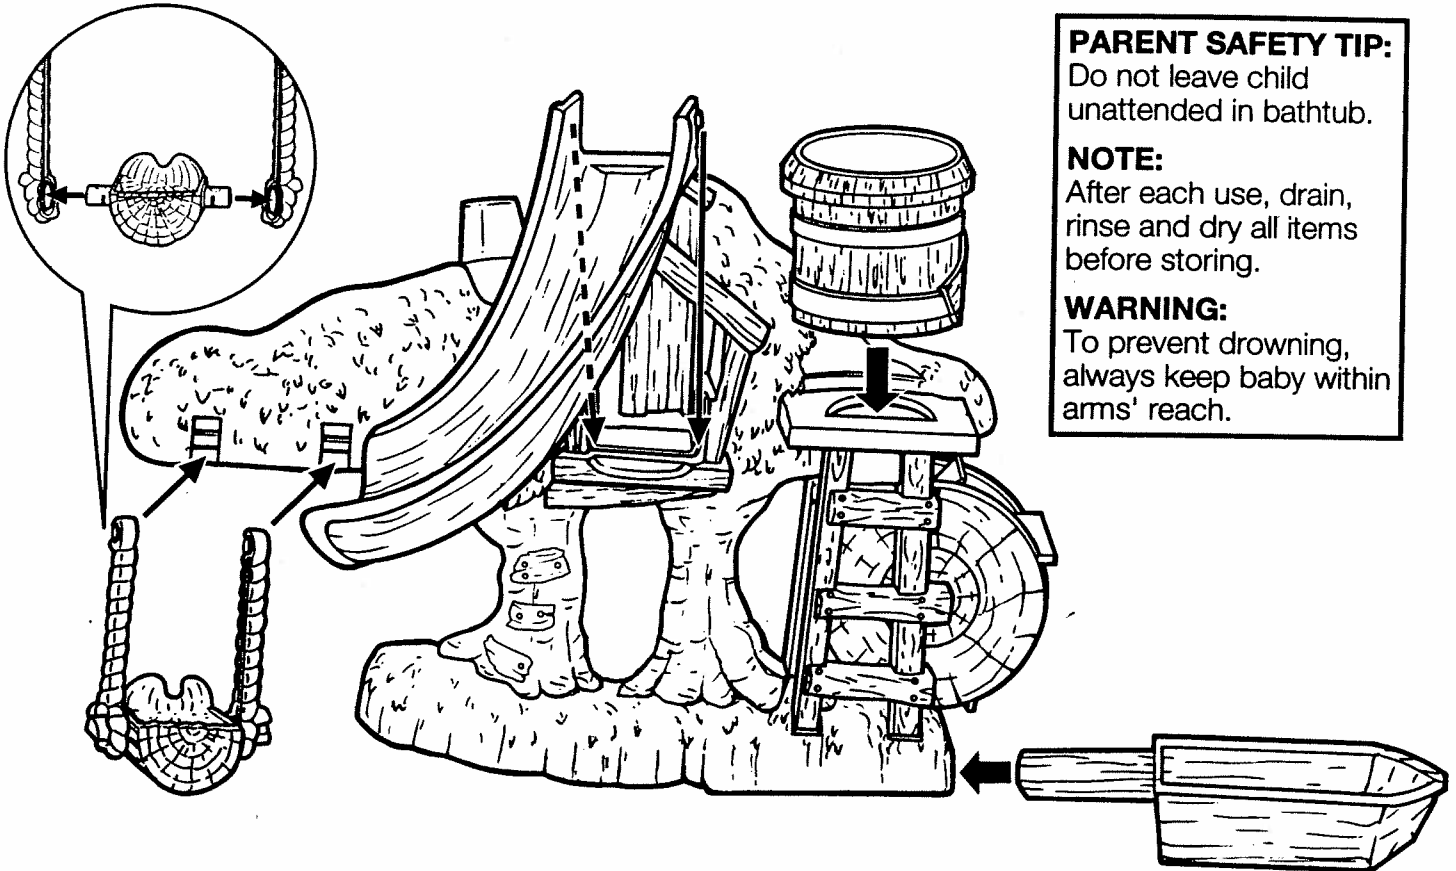

Splash N
Bubble
Treehouse
66728

original consumer purchaser that this toy product will be free from defects in material or workmanship for 2 years (unless otherwise specified in alternate warranties) from the date of purchase. If defective, return the product along with proof of the date of purchase, postage prepaid, to Consumer Adjustment Center, ARCOTOYS, INC., A Mettel Company, C.S. #1015, Westbury N.Y. 11590-0115 U.S.A. for replacement or refund at our option, or you may phone us toll-free at 1 (800) 442-2664, Monday thru Friday between the hours of 10:00 A.M. - 5:00 P.M. EST (7:00 A.M. - 2:00 P.M. PST). This warranty does not cover damage resulting from accident, misuse or abuse. VALID ONLY IN U.S.A. This warranty gives you specific legal rights and you may also have other rights which vary from state to state.

Please keep these instructions for future reference, as they contain important information.

ADULT ASSEMBLY REQUIRED

PARENT SAFETY TIP:
Do not leave child unattended in bathtub.

NOTE:
After each use, drain, rinse and dry all items before storing.

WARNING:
To prevent drowning, always keep baby within arms' reach.

STICKING TIP: Stick the suction cups on smooth, dry and clean surfaces.

Lift this part of suction cup to release.

PLAY:

Pour your child-safe shampoo or bubble bath into chimney.

Push lever down the slide. figures to cascade

Press the beehive to make bubbles.

Use the scoop to pour water and make the water wheel spin.

Bubble solution not included.