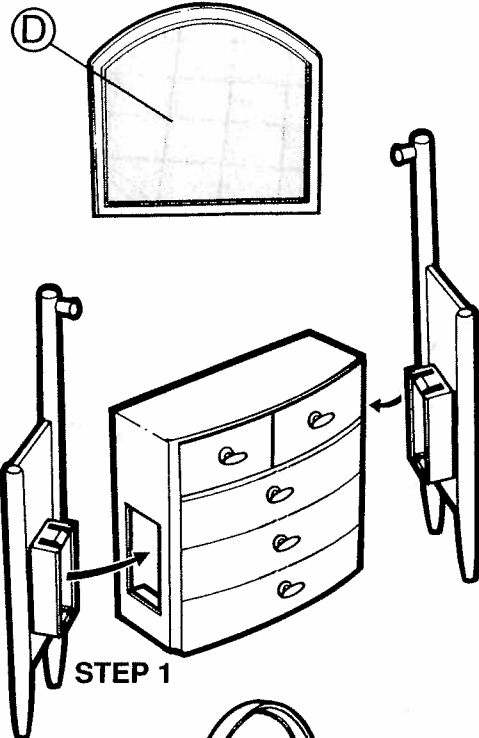

Barbie®

BEDROOM 1999

2 YEAR LIMITED WARRANTY

ARCOTOYS, INC., A Mattel Company, warrants to the original consumer purchaser that this toy product will be free from defects in material or workmanship for 2 years (unless otherwise specified in alternate warranties) from the date of purchase. If defective, return the product along with proof of the date-of-purchase, postage prepaid, to Consumer Adjustment Center, ARCOTOYS, INC., A Mattel Company, C.S. #9008, Crossways Park West, Woodbury, New York 11797 for replacement or refund at our option, or you may phone us toll-free at 1 (800) 442-2664, Monday thru Friday between the hours of 10:00 A.M. - 5:00 P.M. EST (7:00 A.M. - 2:00 P.M. PST). This warranty does not cover damage resulting from accident, misuse or abuse. **VALID ONLY IN U.S.A.** This warranty gives you specific legal rights and you may also have other rights which vary from state to state.

ADULT ASSEMBLY REQUIRED

PLEASE REMOVE PROTECTIVE FILM BEFORE APPLY IT ONTO THE TOY

© 1998 Mattel, Inc. All Rights Reserved.
® and TM designate U.S. trademarks of Mattel, Inc.

WARNING:
CHOKING HAZARD - Small parts.
Not for children under 3 years.