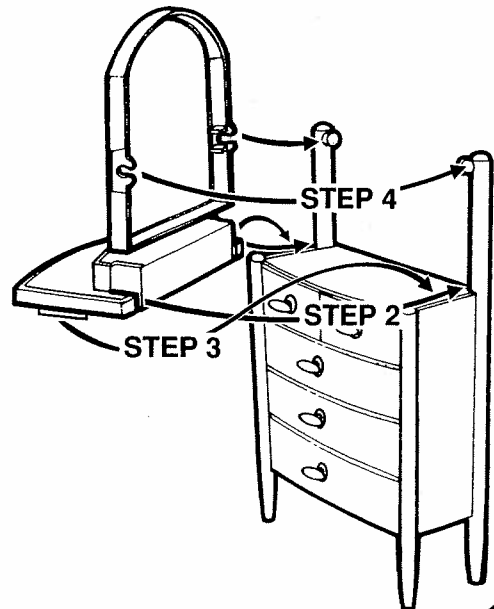

Barbie®

BEDROOM 1999

2 YEAR LIMITED WARRANTY

ARCOTOYS, INC., A Mattel Company, warrants to the original consumer purchaser that this toy product will be free from defects in material or workmanship for 2 years (unless otherwise specified in alternate warranties) from the date of purchase. If defective, return the product along with proof of the date-of-purchase, postage prepaid, to Consumer Adjustment Center, ARCOTOYS, INC., A Mattel Company, C.S. #9008, Crossways Park West, Woodbury, New York 11797 for replacement or refund at our option, or you may phone us toll-free at 1 (800) 442-2664, Monday thru Friday between the hours of 10:00 A.M. - 5:00 P.M. EST (7:00 A.M. - 2:00 P.M. PST). This warranty does not cover damage resulting from accident, misuse or abuse. **VALID ONLY IN U.S.A.** This warranty gives you specific legal rights and you may also have other rights which vary from state to state.

ADULT ASSEMBLY REQUIRED

PLEASE REMOVE PROTECTIVE FILM BEFORE APPLY IT ONTO THE TOY

© 1998 Mattel, Inc. All Rights Reserved.
® and TM designate U.S. trademarks of Mattel, Inc.

WARNING:
CHOKING HAZARD - Small parts.
Not for children under 3 years.