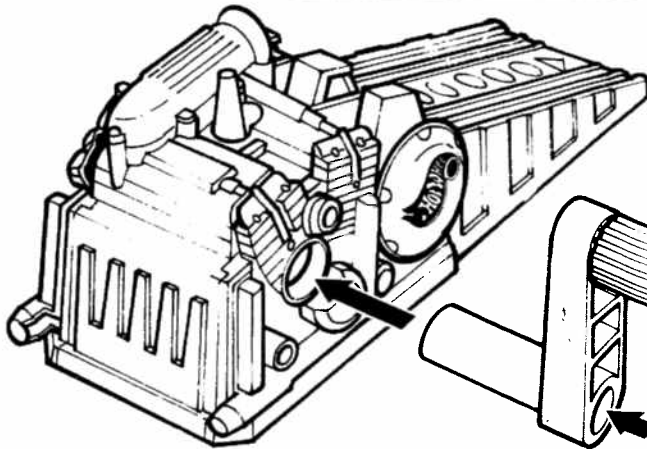

ADULT ASSEMBLY REQUIRED - Phillips head screwdriver required for assembly (not included).

TO ASSEMBLE

CRANK HANDLE

USE PHILLIPS HEAD SCREWDRIVER TO ASSEMBLE THE CRANK HANDLE (TURN THE SCREW COUNTER-CLOCKWISE)

TO PLAY

1 PLACE MOTORCYCLES ONTO THE RAMP.

NOTE: USE ONLY MOTORCYCLES SUPPLIED TO PLAY WITH THE LAUNCHER.

2 MOVE THE CRANK HANDLE UP AND DOWN TO WIND UP LAUNCHER.

3 PUSH BUTTON FORWARD TO RELEASE MOTORCYCLES.