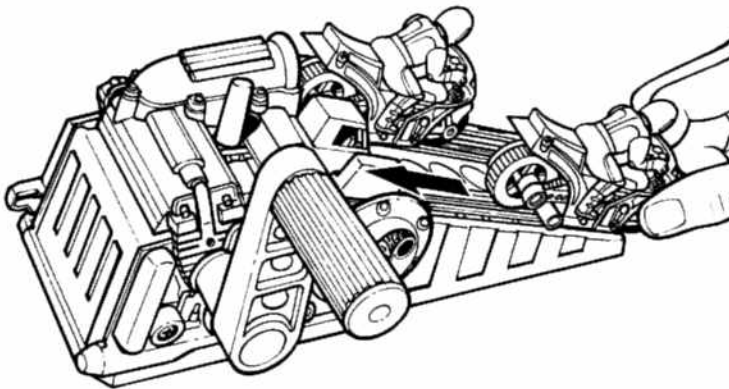

ADULT ASSEMBLY REQUIRED - Phillips head screwdriver required for assembly (not included).

TO ASSEMBLE

CRANK HANDLE

USE PHILLIPS HEAD SCREWDRIVER TO ASSEMBLE THE CRANK HANDLE (TURN THE SCREW COUNTER-CLOCKWISE)

TO PLAY

1 PLACE MOTORCYCLES ONTO THE RAMP.

NOTE: USE ONLY MOTORCYCLES SUPPLIED TO PLAY WITH THE LAUNCHER.

2 MOVE THE CRANK HANDLE UP AND DOWN TO WIND UP LAUNCHER.

3 PUSH BUTTON FORWARD TO RELEASE MOTORCYCLES.