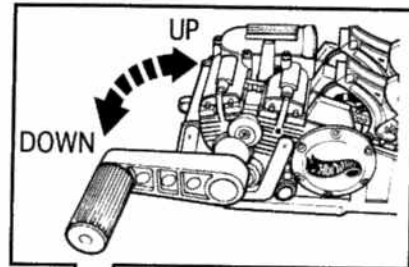

ADULT ASSEMBLY REQUIRED - Phillips head screwdriver required for assembly (not included).

TO ASSEMBLE

CRANK HANDLE

USE PHILLIPS HEAD SCREWDRIVER TO ASSEMBLE THE CRANK HANDLE (TURN THE SCREW COUNTER-CLOCKWISE)

TO PLAY

1 PLACE MOTORCYCLES ONTO THE RAMP.

NOTE: USE ONLY MOTORCYCLES SUPPLIED TO PLAY WITH THE LAUNCHER.

2 MOVE THE CRANK HANDLE UP AND DOWN TO WIND UP LAUNCHER.

3 PUSH BUTTON FORWARD TO RELEASE MOTORCYCLES.