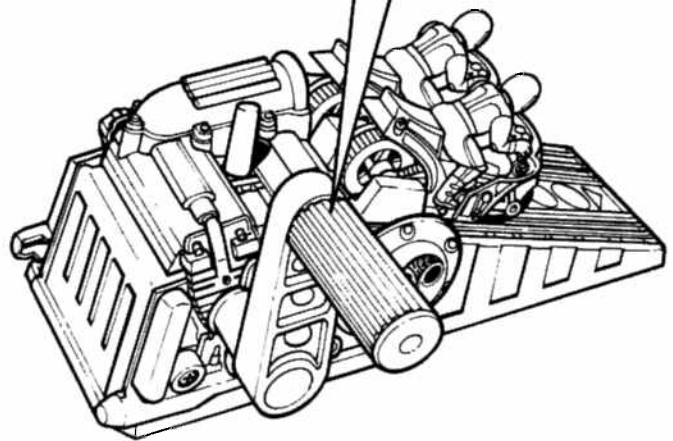

ADULT ASSEMBLY REQUIRED - Phillips head screwdriver required for assembly (not included).

TO ASSEMBLE

CRANK HANDLE

USE PHILLIPS HEAD SCREWDRIVER TO ASSEMBLE THE CRANK HANDLE (TURN THE SCREW COUNTER-CLOCKWISE)

TO PLAY

1 PLACE MOTORCYCLES ONTO THE RAMP.

NOTE: USE ONLY MOTORCYCLES SUPPLIED TO PLAY WITH THE LAUNCHER.

2 MOVE THE CRANK HANDLE UP AND DOWN TO WIND UP LAUNCHER.

3 PUSH BUTTON FORWARD TO RELEASE MOTORCYCLES.