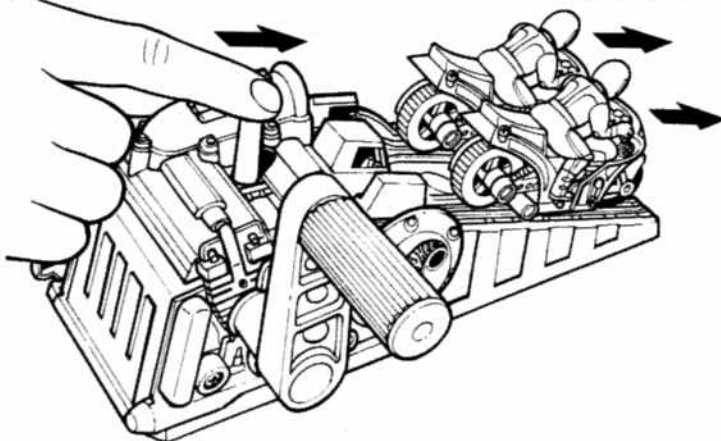

ADULT ASSEMBLY REQUIRED - Phillips head screwdriver required for assembly (not included).

TO ASSEMBLE

CRANK HANDLE

USE PHILLIPS HEAD SCREWDRIVER TO ASSEMBLE THE CRANK HANDLE (TURN THE SCREW COUNTER-CLOCKWISE)

TO PLAY

1 PLACE MOTORCYCLES ONTO THE RAMP.

NOTE: USE ONLY MOTORCYCLES SUPPLIED TO PLAY WITH THE LAUNCHER.

2 MOVE THE CRANK HANDLE UP AND DOWN TO WIND UP LAUNCHER.

3 PUSH BUTTON FORWARD TO RELEASE MOTORCYCLES.