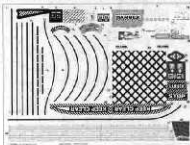

TO ASSEMBLY

1 SOME SPARE PARTS OF LABEL ARE INCLUDED

2 YEAR LIMITED WARRANTY