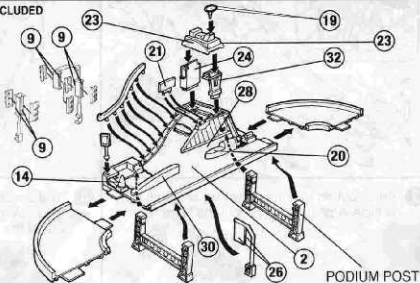

HIGHWAY POLICE CHASE PLAYSET

ACTION-PACKED POLICE PURSUIT PLAYSET!

HELPFUL HINT : APPLY LABELS BEFORE ASSEMBLY

ADULT ASSEMBLY REQUIRED

TO ASSEMBLY

1 SOME SPARE PARTS OF LABEL ARE INCLUDED

2 YEAR LIMITED WARRANTY

2

3

ATTACHED TO HOT WHEELS® WORLD PLAY TRACK (NOT INCLUDED)

HOT WHEELS® and associated trademarks are owned by Mattel, Inc.
© 1999 Mattel, Inc. All Rights Reserved.

89858 - 0700400
PRINTED IN CHINA