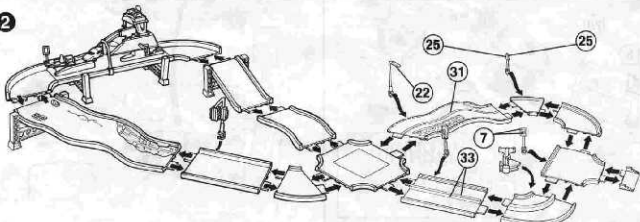

HIGHWAY POLICE CHASE PLAYSET

ACTION-PACKED POLICE PURSUIT PLAYSET!

HELPFUL HINT : APPLY LABELS BEFORE ASSEMBLY

ADULT ASSEMBLY REQUIRED

TO ASSEMBLY

1 SOME SPARE PARTS OF LABEL ARE INCLUDED

2 YEAR LIMITED WARRANTY

2

3

ATTACHED TO HOT WHEELS® WORLD PLAY TRACK (NOT INCLUDED)

HOT WHEELS® and associated trademarks are owned by Mattel, Inc.
© 1999 Mattel, Inc. All Rights Reserved.

89858 - 0700400
PRINTED IN CHINA