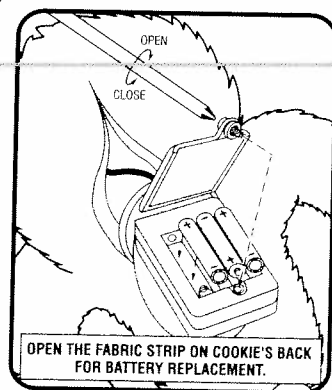

BATTERY SAFETY INFORMATION:

- Non-rechargeable batteries are not to be recharged.
- Rechargeable batteries are to be removed from the toy before being charged.
- Rechargeable batteries are only to be charged under adult supervision.
- Do not mix alkaline, standard (carbon-zinc), or rechargeable (nickel-cadmium) batteries.
- Do not mix old and new batteries.
- Only batteries of the same or equivalent type as recommended are to be used.
- Batteries are to be inserted with the correct polarity.
- Exhausted batteries are to be removed from the toy.
- The supply terminals are not to be short-circuited.
- Dispose of battery(ies) safely. Do not dispose of in a fire as batteries may explode or leak.

BATTERY REPLACEMENT:

- Batteries included are for demonstration purposes only.
- If sounds play slowly or distort, replace 3 "AA" (LR6) batteries as shown.
- For longest life and best performance use only alkaline batteries.
- The battery compartment is located on the back of the unit.
- Open the fabric strip for battery replacement.
- Unscrew and lift the battery compartment cover away from back of the unit as shown.

©2001 Sesame Workshop.
"Sesame Street," "Sesame Workshop"
and their logos are trademarks of Sesame Workshop.
All rights reserved.

Watch Sesame Street on PBS and 123 Sesame on Noggin.

Fisher-Price, Inc., a subsidiary of Mattel, Inc., New York, New York 10010 U.S.A.
Manufactured for Fisher-Price. ©2001 Mattel, Inc. All Rights Reserved.

Fisher-Price and the Fisher-Price logo are U.S. trademarks of Mattel, Inc.

Packaging and address should be retained for future reference.

Questions or Comments?

1-888-892-6123

Fisher-Price

ITEM NO. 90667