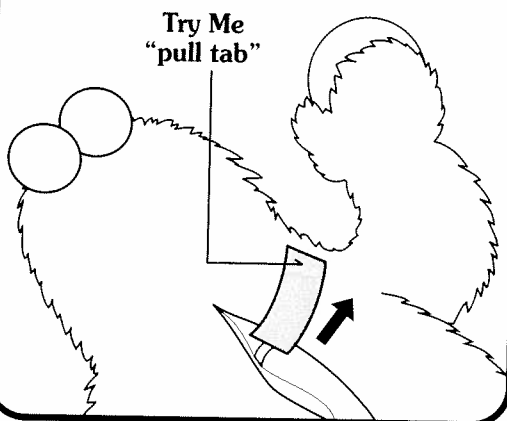

Me So HUNGRY Cookie Monster Puppet

INSTRUCTION SHEET

Please keep these instructions for future reference as they contain important information.

HOW TO PLAY

BEFORE YOU BEGIN:

- Please remove and discard the "Try Me" pull-tab from the back of the toy.

Me So HUNGRY Cookie Monster Puppet works just like a regular hand puppet with these added special features:

- Move his mouth and Cookie Monster says several fun phrases.
- Press COOKIE MONSTER's left hand to hear the "C is for Cookie" song.
- Put the cookie to his mouth to hear chomping sounds and fun phrases.
- Put any other object in his mouth to hear chomping sounds and another fun phrase.
- Press his belly to hear even more fun phrases.