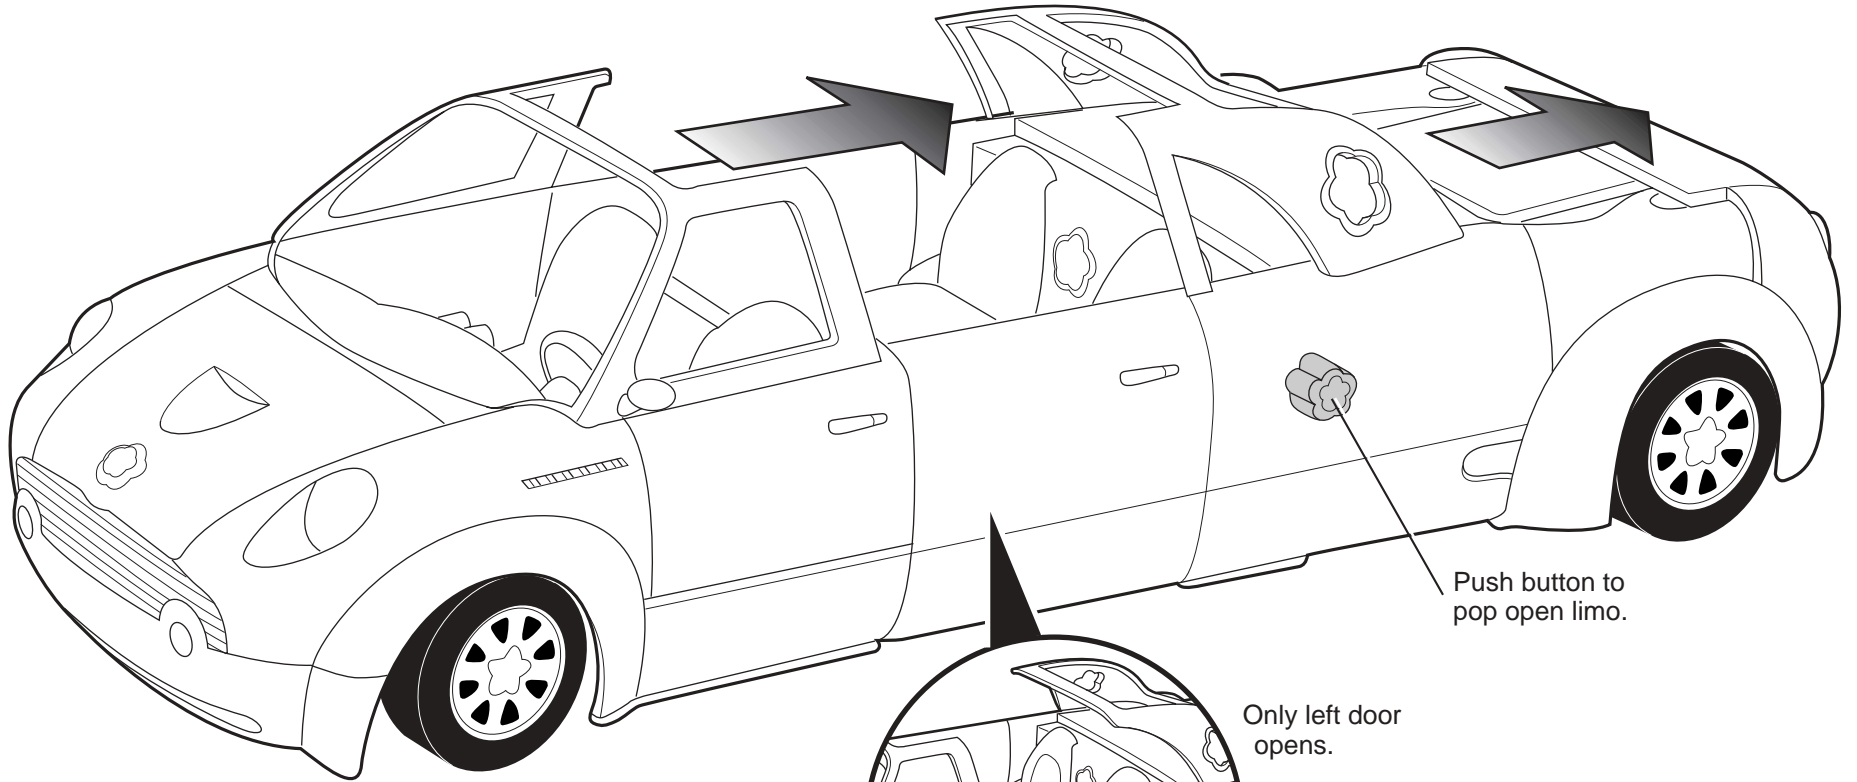

© Mattel

Push button to pop open limo.

Only left door opens.

(not

ON:

batteries
varieties
the toy
actuators'

is are to
he

als are not
d.