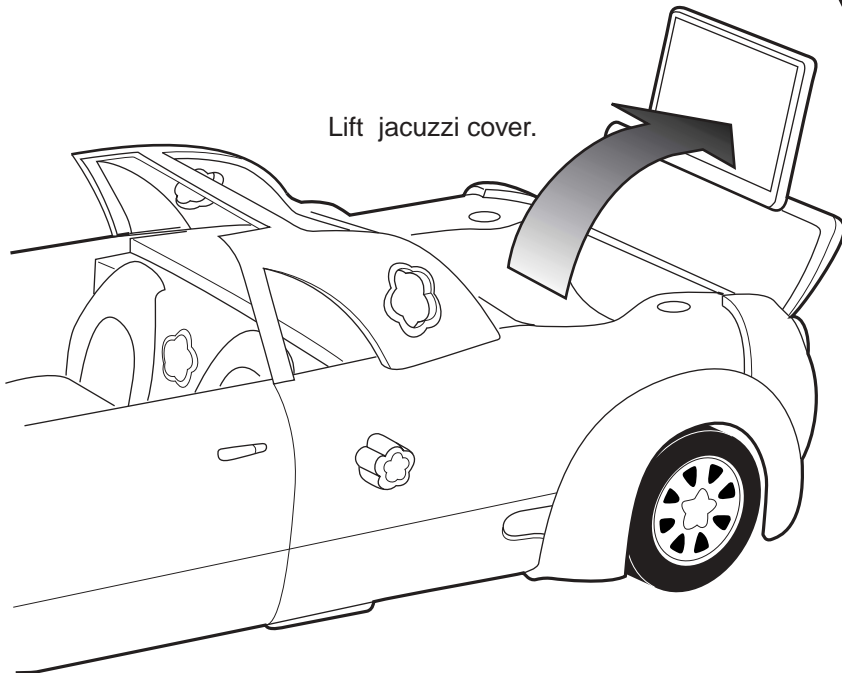

Press steering
wheel to activate
sound.