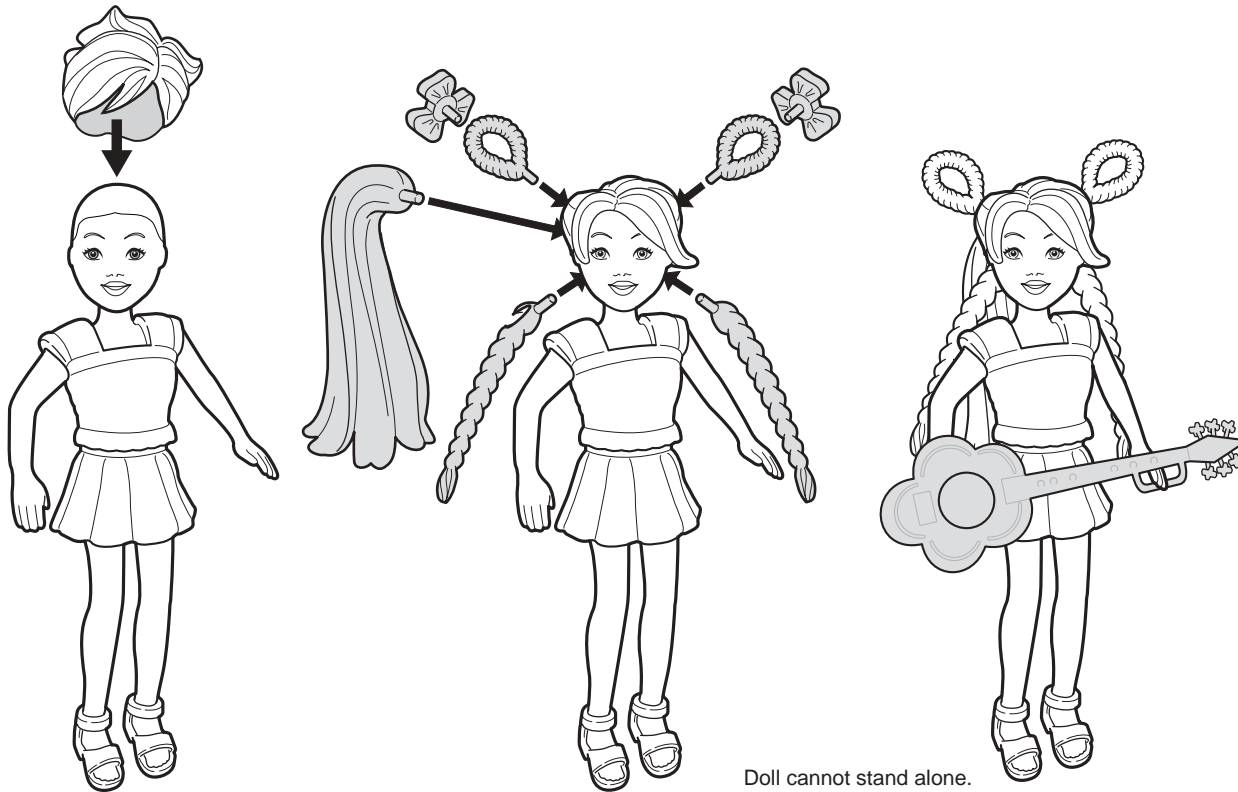

Keep these instructions for future reference
as they contain important information.

WARNING:
CHOKING HAZARD - Contains small parts
and small balls. Not for children under 3 years.

Play Time!

Doll cannot stand alone.

© Mattel

Push button to pop open limo.

Only left door opens.

(not

ON:

batteries
varieties
the toy
actuators'

is are to
he

als are not
d.