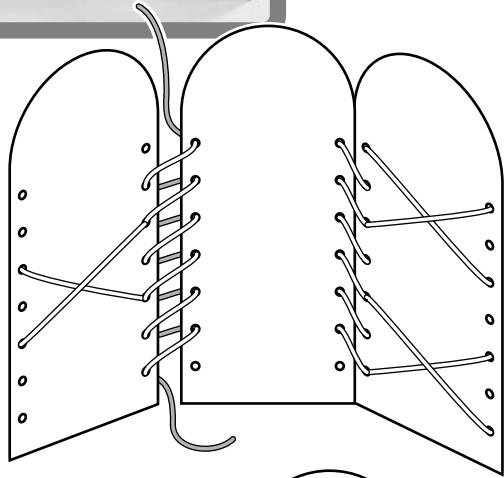

Diimport & Diedarkan Oleh: Matttel SEA Ptd Ltd.(993532-P) Lot 13.5, Menara Lien Hoe, Persiaran Tropicana Golf Country Resort, 47410

**WARNING:**  
**CHOKING HAZARD** – Toy contains small balls and small parts.  
Not for children under 3 years.

Keep these instructions for future reference as they contain important information.

©2003 Matttel, Inc. El Segundo, CA 90245 U.S.A. All Rights Reserved.

**Back view**

Tie string ends together with a knot.