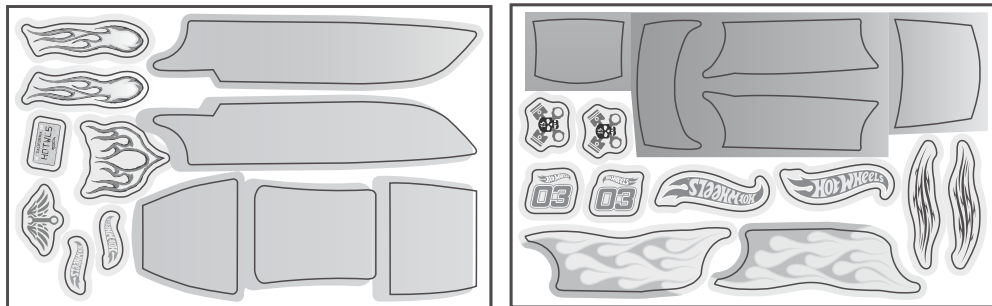

## WORKSHOP COLOR REVEAL DESIGN KIT #2

ASST.BFM86  
BFM88-0920

**6+**

service.mattel.com  
**HOTWHEELS.COM**

PEN CONFORMS TO ASTM D4236.  
THIS PRODUCT MAY STAIN OR STICK TO SOME SURFACES.  
PROTECT PLAY AREA BEFORE USE.

PLEASE KEEP THESE INSTRUCTIONS FOR FUTURE  
REFERENCE AS THEY CONTAIN IMPORTANT INFORMATION.

COLOR REVEAL DECAL SHEET x 2

FOIL DECAL SHEET x 1

**1.** Peel off and apply color reveal panels onto each vehicle.

**2.** Flatten the panels with the smoothing tool.

**3.** Add color reveal decals onto the panels to create your design.

**4.** Apply color revealing pen to decals to uncover awesome graphics.

**5.** Reveal whatever portion you want of the decals or panels to customize your design!