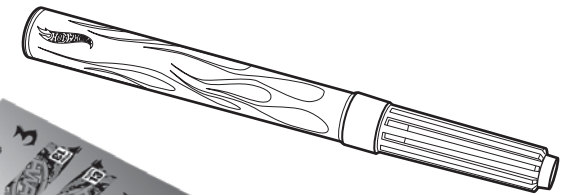

## WORKSHOP COLOR REVEAL DESIGN KIT #2

ASST.BFM86  
BFM88-0920

**6+**

service.mattel.com  
**HOTWHEELS.COM**

PEN CONFORMS TO ASTM D4236.  
THIS PRODUCT MAY STAIN OR STICK TO SOME SURFACES.  
PROTECT PLAY AREA BEFORE USE.