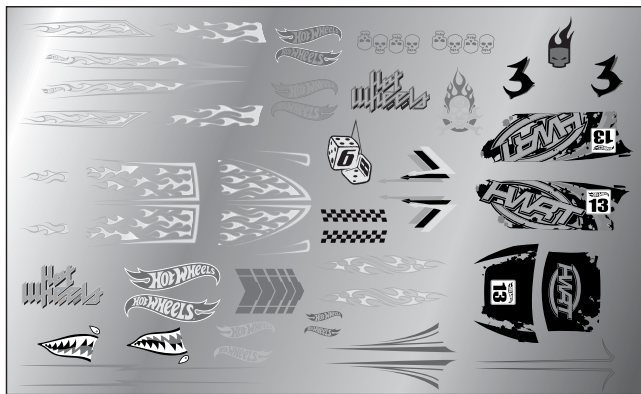

PLEASE KEEP THESE INSTRUCTIONS FOR FUTURE  
REFERENCE AS THEY CONTAIN IMPORTANT INFORMATION.

COLOR REVEAL DECAL SHEET x 2

FOIL DECAL SHEET x 1

**1.** Peel off and apply color reveal panels onto each vehicle.

**2.** Flatten the panels with the smoothing tool.

**3.** Add color reveal decals onto the panels to create your design.

**4.** Apply color revealing pen to decals to uncover awesome graphics.

**5.** Reveal whatever portion you want of the decals or panels to customize your design!