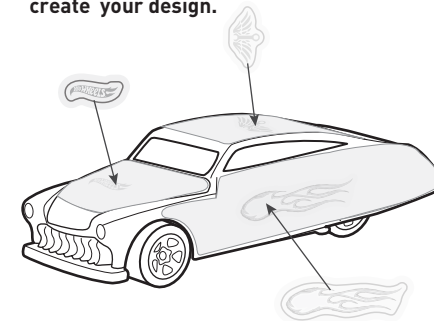

PLEASE KEEP THESE INSTRUCTIONS FOR FUTURE  
REFERENCE AS THEY CONTAIN IMPORTANT INFORMATION.

COLOR REVEAL DECAL SHEET x 2

FOIL DECAL SHEET x 1

**1.** Peel off and apply color reveal panels onto each vehicle.

**2.** Flatten the panels with the smoothing tool.

**3.** Add color reveal decals onto the panels to create your design.

**4.** Apply color revealing pen to decals to uncover awesome graphics.

**5.** Reveal whatever portion you want of the decals or panels to customize your design!