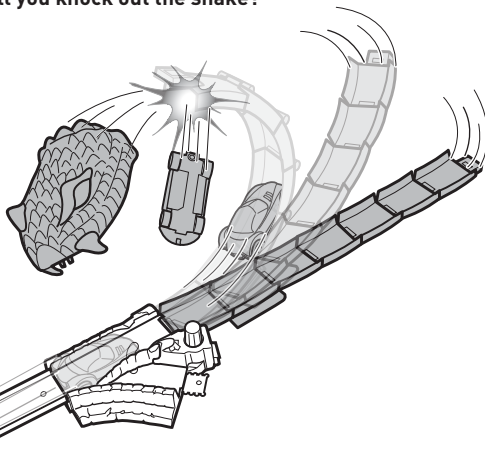

# TO PLAY

1.

a Set up launcher and load car.

b Wind crank until you feel resistance. Let go to activate swinging tail.

c Press to launch!

Try different launch settings to find the best performance.

2. Will you knock out the snake?

3. Or get swiped to the side?

NOT FOR USE WITH SOME HOT WHEELS® VEHICLES.