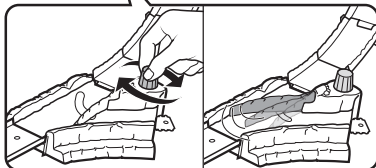

# APPLY LABELS

# TO PLAY

1.

a Set up launcher and load car.

b Wind crank until you feel resistance. Let go to activate swinging tail.

c Press to launch!

Try different launch settings to find the best performance.

2. Will you knock out the snake?