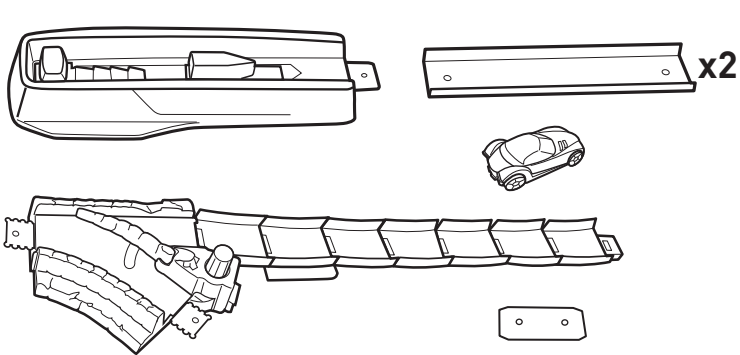

CONTENTS

ASSEMBLY

1.

2.

3.

4.