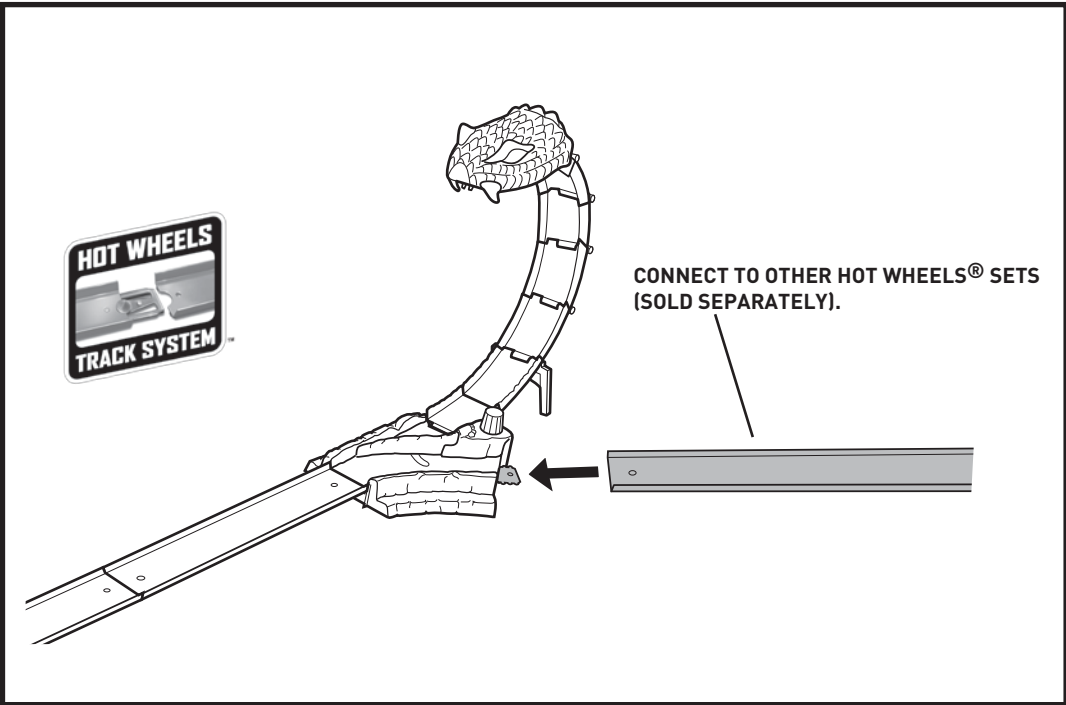

MORE WAYS TO PLAY