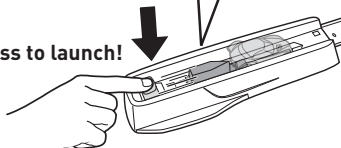

# TO PLAY

1.

a Set up launcher and load car.

b Wind crank until you feel resistance. Let go to activate swinging tail.

c Press to launch!

Try different launch settings to find the best performance.

2. Will you knock out the snake?