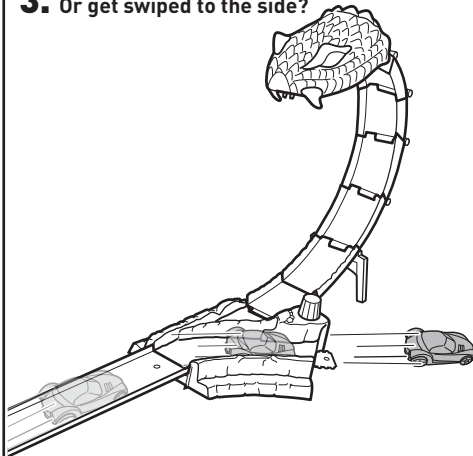

# TO PLAY

1.

a Set up launcher and load car.

b Wind crank until you feel resistance. Let go to activate swinging tail.

c Press to launch!

Try different launch settings to find the best performance.

2. Will you knock out the snake?

3. Or get swiped to the side?

NOT FOR USE WITH SOME HOT WHEELS® VEHICLES.