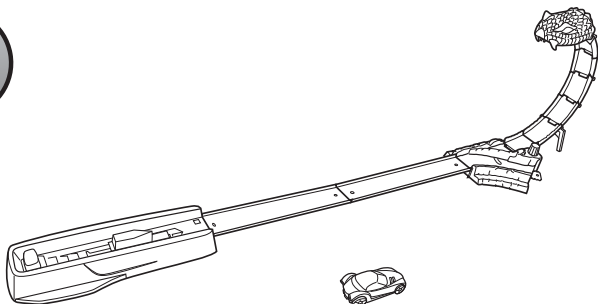

# ASSEMBLY

1.

2.

3.

4.

# TO PLAY

1.

a Set up launcher and load car.

b Wind crank until you feel resistance. Let go to activate swinging tail.

c Press to launch!

Try different launch settings to find the best performance.

2. Will you knock out the snake?