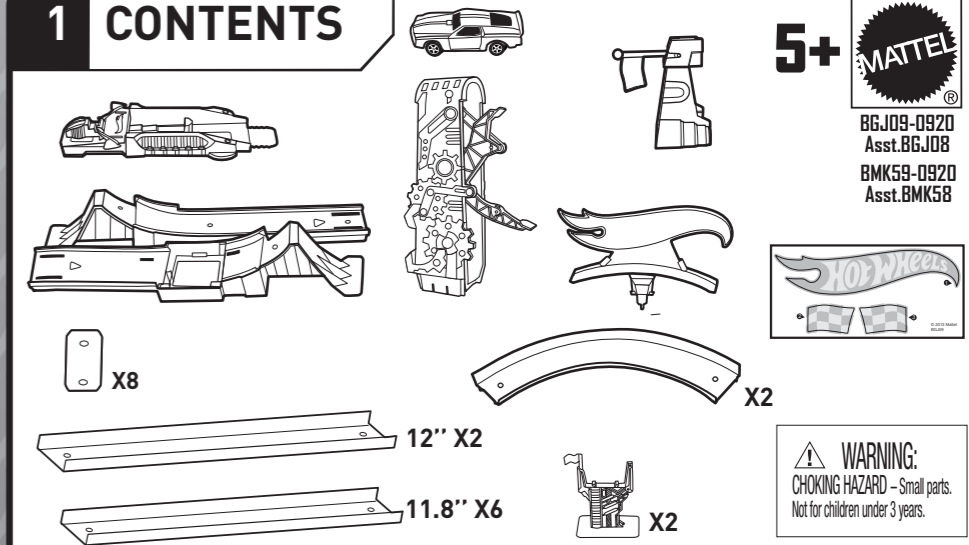

2.

MEGA RALLY™ SET

INSTRUCTIONS

Please keep these instructions for future reference as they contain important information.

1 CONTENTS

2 APPLY LABELS

Helpful Hint: Apply labels before assembly by number as indicated.

3 ASSEMBLY

1.

12"

12"

2.

3.

11.8"

4.

11.8"

SIDE VIEW

5.