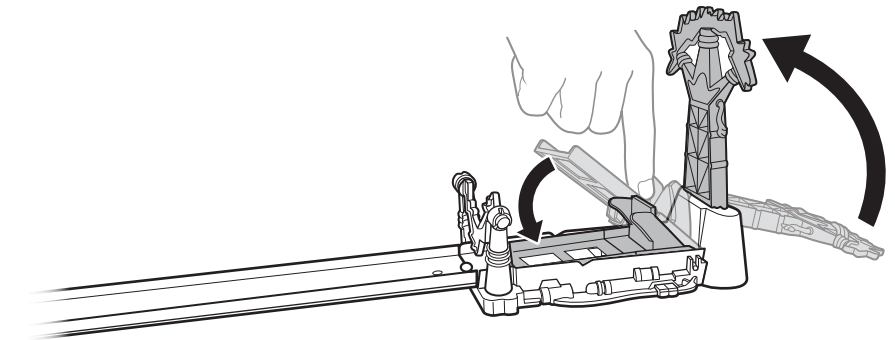

ASSEMBLY

1.

2.

APPLY LABELS

TO PLAY

1. CONNECT TO HOT WHEELS® TRACK (NOT INCLUDED).

2. HIT TRIGGER TO TOSS CAR AND TAKE DOWN THE TOWER!

3. RESET TO PLAY AGAIN!