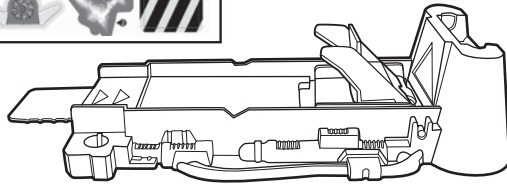

TRACK BUILDER

FLIP TOWER™ STUNT

4+

service.mattel.com
HOTWHEELS.COM

ASST.BGX66
BGX67-0920

PLEASE KEEP THESE INSTRUCTIONS FOR FUTURE REFERENCE AS THEY CONTAIN IMPORTANT INFORMATION.

CONTENTS

LABEL SHEET

ASSEMBLY

1.

2.

APPLY LABELS

TO PLAY

1. CONNECT TO HOT WHEELS® TRACK (NOT INCLUDED).

2. HIT TRIGGER TO TOSS CAR AND TAKE DOWN THE TOWER!

3. RESET TO PLAY AGAIN!