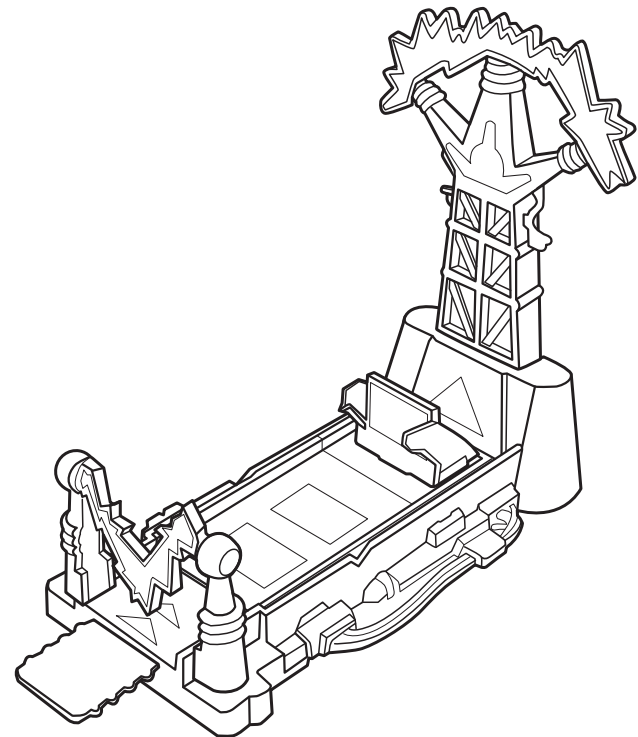

CONNECT & COMBINE TRACK BUILDER STUNTS AND ACCESSORIES TO CREATE TONS OF DIFFERENT SET-UPS!

BUILD *BLAST ATTACK*™

TO BUILD THIS TRACK, YOU WILL NEED:

FLIP TOWER™ stunt

2-SPEED POWER BOOSTER accessory

TRACK ESSENTIALS™ CURVE PACK

(3 pieces of straight track, 2 pieces of curved track and 2 track connectors from this pack)

EACH SOLD SEPARATELY, SUBJECT TO AVAILABILITY.

FOR MORE TRACK BUILDS, GO TO:

HOTWHEELS.COM/TRACKBUILDER

©2013 Mattel. All Rights Reserved. Mattel, Inc., 636 Girard Avenue, East Aurora, NY 14052, U.S.A. Consumer Relations 1-800-524-8697. Mattel U.K. Ltd., Vanwall Business Park, Maidenhead SL6 4UB. Helpline 01628 500303. Mattel Australia Pty., Ltd., Richmond, Victoria. 3121. Consumer Advisory Service - 1300 135 312. Mattel East Asia Ltd., Room 1106, South Tower, World Finance Centre, Harbour City, Tsimshatsui, HK, China. Diimport & Diedarkan Oleh: Mattel SEA Ptd Ltd. (993532-P) Lot 13.5, 13th Floor, Menara Lien Hoe, Persiaran Tropicana Golf Country Resort, 47410 PJ. Tel:03-78803817, Fax:03-78803867.

TRACK BUILDER

FLIP TOWER™ STUNT

4+

service.mattel.com
HOTWHEELS.COM

ASST.BGX66
BGX67-0920

PLEASE KEEP THESE INSTRUCTIONS FOR FUTURE REFERENCE AS THEY CONTAIN IMPORTANT INFORMATION.

CONTENTS

LABEL SHEET

ASSEMBLY

1.

2.

APPLY LABELS

TO PLAY

1. CONNECT TO HOT WHEELS® TRACK (NOT INCLUDED).

2. HIT TRIGGER TO TOSS CAR AND TAKE DOWN THE TOWER!

3. RESET TO PLAY AGAIN!