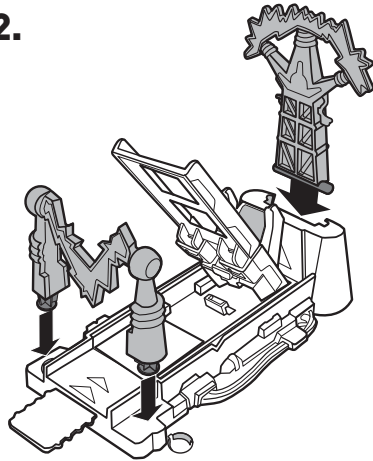

TRACK BUILDER

FLIP TOWER™ STUNT

4+

service.mattel.com
HOTWHEELS.COM

ASST.BGX66
BGX67-0920

PLEASE KEEP THESE INSTRUCTIONS FOR FUTURE REFERENCE AS THEY CONTAIN IMPORTANT INFORMATION.

CONTENTS

LABEL SHEET

ASSEMBLY

1.

2.

APPLY LABELS

TO PLAY

1. CONNECT TO HOT WHEELS® TRACK (NOT INCLUDED).

2. HIT TRIGGER TO TOSS CAR AND TAKE DOWN THE TOWER!

3. RESET TO PLAY AGAIN!