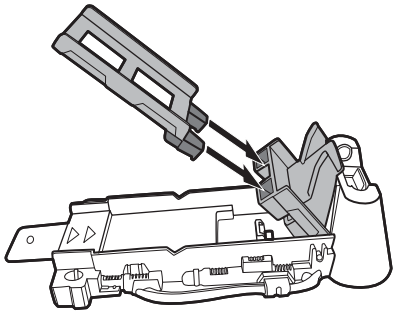

TRACK BUILDER

FLIP TOWER™ STUNT

4+

service.mattel.com
HOTWHEELS.COM

ASST.BGX66
BGX67-0920

PLEASE KEEP THESE INSTRUCTIONS FOR FUTURE REFERENCE AS THEY CONTAIN IMPORTANT INFORMATION.

CONTENTS

LABEL SHEET

ASSEMBLY

1.

2.

APPLY LABELS

TO PLAY

1. CONNECT TO HOT WHEELS® TRACK (NOT INCLUDED).

2. HIT TRIGGER TO TOSS CAR AND TAKE DOWN THE TOWER!

3. RESET TO PLAY AGAIN!