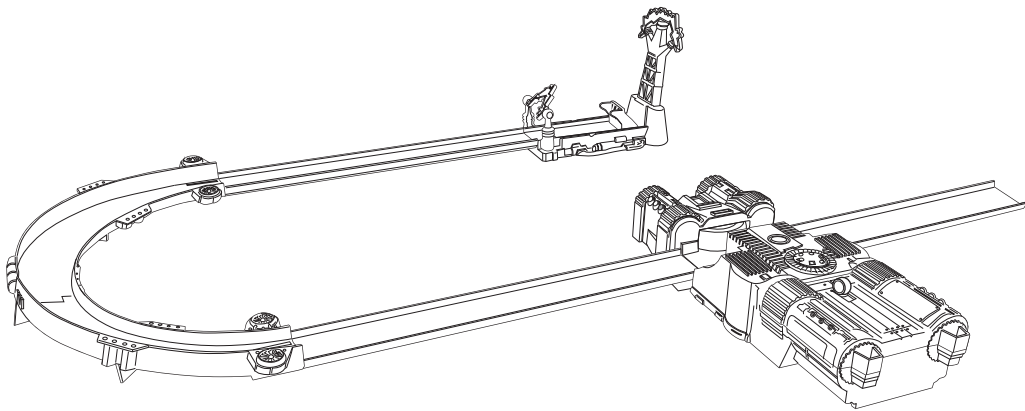

CONNECT & COMBINE TRACK BUILDER STUNTS AND ACCESSORIES TO CREATE TONS OF DIFFERENT SET-UPS!

BUILD *BLAST ATTACK*™

TO BUILD THIS TRACK, YOU WILL NEED:

FLIP TOWER™ stunt

2-SPEED POWER BOOSTER accessory

TRACK ESSENTIALS™ CURVE PACK

(3 pieces of straight track, 2 pieces of curved track and 2 track connectors from this pack)

EACH SOLD SEPARATELY, SUBJECT TO AVAILABILITY.

FOR MORE TRACK BUILDS, GO TO:

HOTWHEELS.COM/TRACKBUILDER

©2013 Mattel. All Rights Reserved. Mattel, Inc., 636 Girard Avenue, East Aurora, NY 14052, U.S.A. Consumer Relations 1-800-524-8697. Mattel U.K. Ltd., Vanwall Business Park, Maidenhead SL6 4UB. Helpline 01628 500303. Mattel Australia Pty., Ltd., Richmond, Victoria. 3121. Consumer Advisory Service - 1300 135 312. Mattel East Asia Ltd., Room 1106, South Tower, World Finance Centre, Harbour City, Tsimshatsui, HK, China. Diimport & Diedarkan Oleh: Mattel SEA Ptd Ltd. (993532-P) Lot 13.5, 13th Floor, Menara Lien Hoe, Persiaran Tropicana Golf Country Resort, 47410 PJ. Tel:03-78803817, Fax:03-78803867.

TRACK BUILDER

FLIP TOWER™ STUNT

4+

service.mattel.com
HOTWHEELS.COM

ASST.BGX66
BGX67-0920

PLEASE KEEP THESE INSTRUCTIONS FOR FUTURE REFERENCE AS THEY CONTAIN IMPORTANT INFORMATION.

CONTENTS

LABEL SHEET

ASSEMBLY

1.

2.

APPLY LABELS

TO PLAY

1. CONNECT TO HOT WHEELS® TRACK (NOT INCLUDED).

2. HIT TRIGGER TO TOSS CAR AND TAKE DOWN THE TOWER!

3. RESET TO PLAY AGAIN!