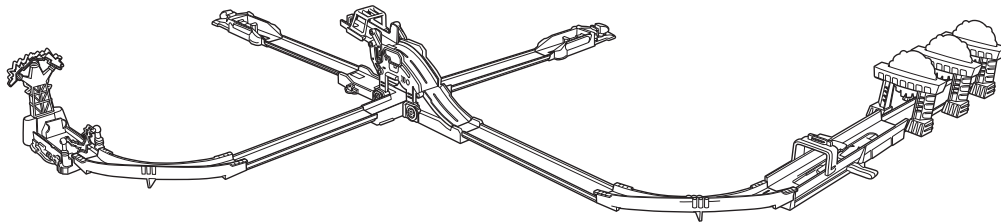

CONNECT & COMBINE TRACK BUILDER STUNTS AND ACCESSORIES TO CREATE TONS OF DIFFERENT SET-UPS!

BUILD *DOUBLE LAUNCH DUEL*™

TO BUILD THIS TRACK, YOU WILL NEED:

LIFT & LAUNCH™ stunt

FLIP TOWER™ stunt

TRIPLE BLAST ALLEY™ stunt

TRACK ESSENTIALS™ LAUNCH PACK

(5 pieces of straight track, the 3-speed launcher and the Kicker Launcher from this pack)

TRACK ESSENTIALS™ CURVE PACK

(2 pieces of curved track, 2 track connectors and the 3-speed launcher from this pack)

2. PUSH PLATFORM DOWN TO SET UP OR RESET BEFORE PLAY.

3. WHEN CAR ENTERS CAGE, IT IS LIFTED AND LAUNCHED DOWN RAMP!

YOU CAN ALSO RACE THROUGH THE STUNT!

VEHICLES SOLD SEPARATELY.
NOT FOR USE WITH SOME HOT WHEELS® VEHICLES.