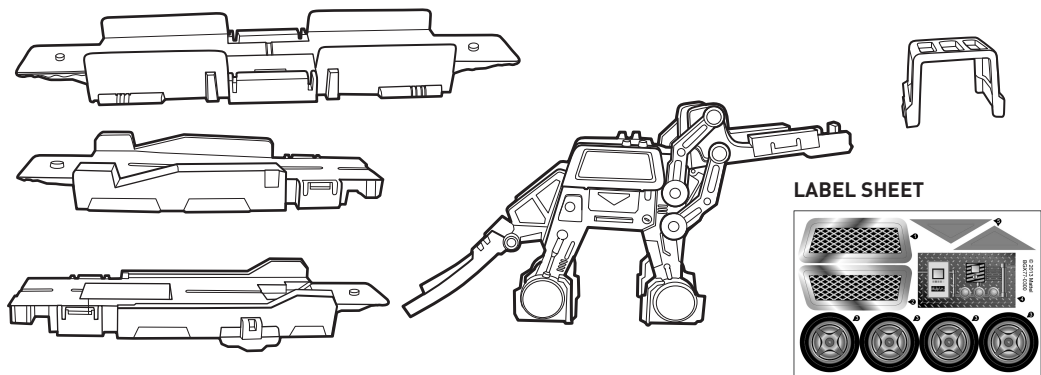

4+

service.mattel.com
HOTWHEELS.COM

ASST.BGX75
BGX77-0920

PLEASE KEEP THESE INSTRUCTIONS FOR FUTURE REFERENCE AS THEY CONTAIN IMPORTANT INFORMATION.

CONTENTS

TO PLAY

1. CONNECT TO HOT WHEELS® TRACK (NOT INCLUDED).

2. PUSH PLATFORM DOWN TO SET UP OR RESET BEFORE PLAY.

3. WHEN CAR ENTERS CAGE, IT IS LIFTED AND LAUNCHED DOWN RAMP!

YOU CAN ALSO RACE THROUGH THE STUNT!

VEHICLES SOLD SEPARATELY.
NOT FOR USE WITH SOME HOT WHEELS® VEHICLES.