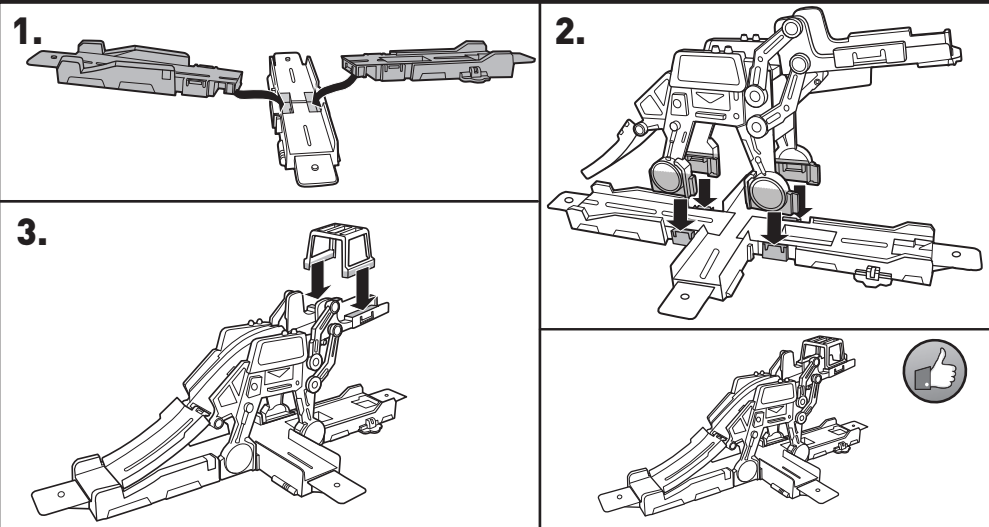

CONTENTS

TO PLAY

1. CONNECT TO HOT WHEELS® TRACK (NOT INCLUDED).

2. PUSH PLATFORM DOWN TO SET UP OR RESET BEFORE PLAY.

3. WHEN CAR ENTERS CAGE, IT IS LIFTED AND LAUNCHED DOWN RAMP!

YOU CAN ALSO RACE THROUGH THE STUNT!

VEHICLES SOLD SEPARATELY.
NOT FOR USE WITH SOME HOT WHEELS® VEHICLES.

ASSEMBLY

APPLY LABELS