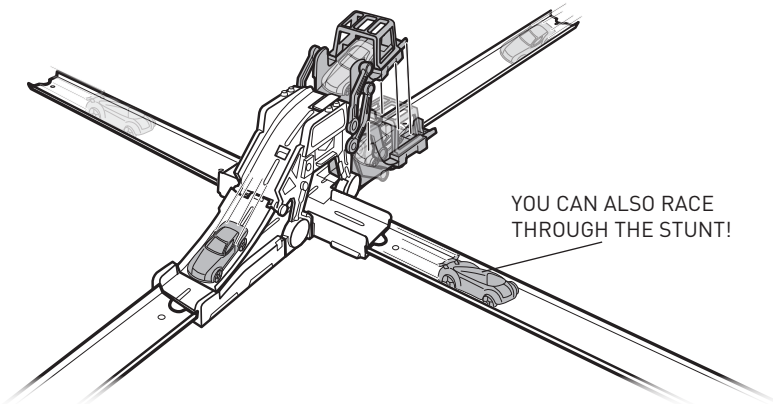

4+

service.mattel.com
HOTWHEELS.COM

ASST.BGX75
BGX77-0920

PLEASE KEEP THESE INSTRUCTIONS FOR FUTURE REFERENCE AS THEY CONTAIN IMPORTANT INFORMATION.

CONTENTS

TO PLAY

1. CONNECT TO HOT WHEELS® TRACK (NOT INCLUDED).

2. PUSH PLATFORM DOWN TO SET UP OR RESET BEFORE PLAY.

3. WHEN CAR ENTERS CAGE, IT IS LIFTED AND LAUNCHED DOWN RAMP!

YOU CAN ALSO RACE THROUGH THE STUNT!

VEHICLES SOLD SEPARATELY.
NOT FOR USE WITH SOME HOT WHEELS® VEHICLES.