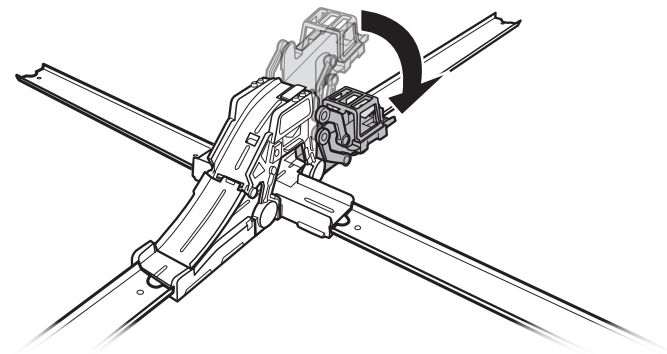

4+

service.mattel.com
HOTWHEELS.COM

ASST.BGX75
BGX77-0920

PLEASE KEEP THESE INSTRUCTIONS FOR FUTURE REFERENCE AS THEY CONTAIN IMPORTANT INFORMATION.

CONTENTS

TO PLAY

1. CONNECT TO HOT WHEELS® TRACK (NOT INCLUDED).

2. PUSH PLATFORM DOWN TO SET UP OR RESET BEFORE PLAY.

3. WHEN CAR ENTERS CAGE, IT IS LIFTED AND LAUNCHED DOWN RAMP!

YOU CAN ALSO RACE THROUGH THE STUNT!

VEHICLES SOLD SEPARATELY.
NOT FOR USE WITH SOME HOT WHEELS® VEHICLES.