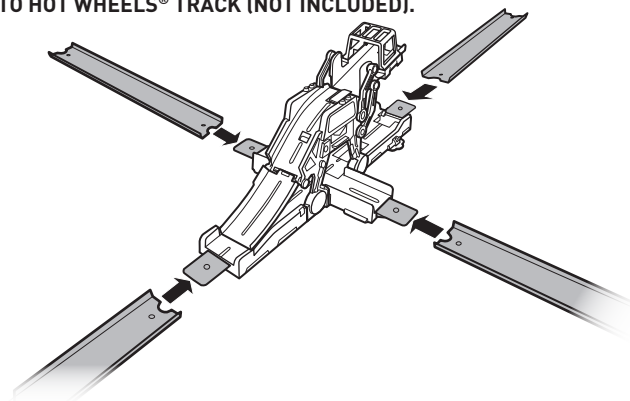

4+

service.mattel.com
HOTWHEELS.COM

ASST.BGX75
BGX77-0920

PLEASE KEEP THESE INSTRUCTIONS FOR FUTURE REFERENCE AS THEY CONTAIN IMPORTANT INFORMATION.

CONTENTS

TO PLAY

1. CONNECT TO HOT WHEELS® TRACK (NOT INCLUDED).

2. PUSH PLATFORM DOWN TO SET UP OR RESET BEFORE PLAY.

3. WHEN CAR ENTERS CAGE, IT IS LIFTED AND LAUNCHED DOWN RAMP!

YOU CAN ALSO RACE THROUGH THE STUNT!

VEHICLES SOLD SEPARATELY.
NOT FOR USE WITH SOME HOT WHEELS® VEHICLES.