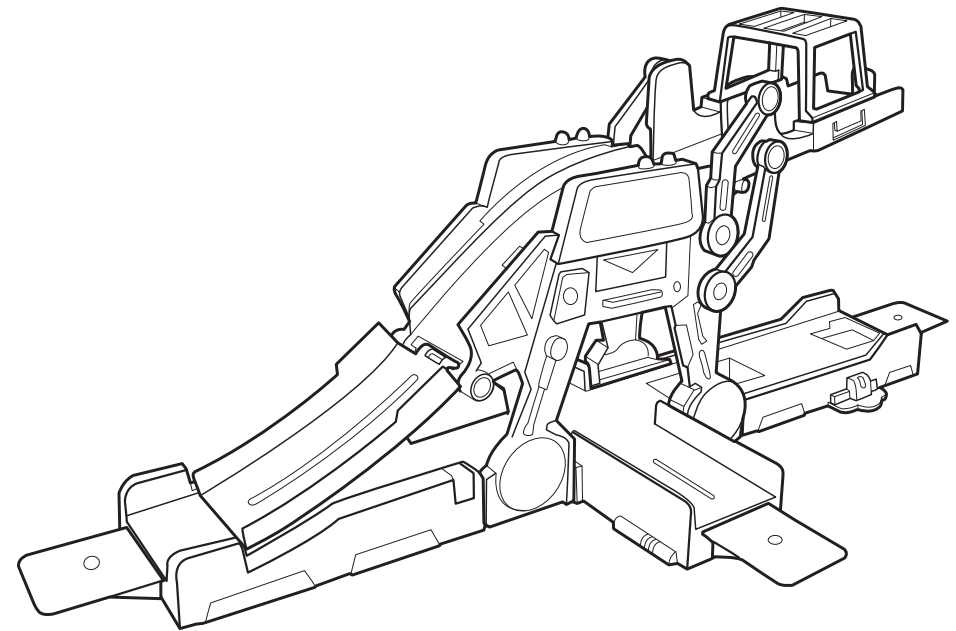

LIFT & LAUNCH™ STUNT

©2013 Mattel. All Rights Reserved. Mattel, Inc., 636 Girard Avenue, East Aurora, NY 14052, U.S.A. Consumer Relations 1-800-524-8697. Mattel U.K. Ltd., Vanwall Business Park, Maidenhead SL6 4UB. Helpline 01628 500303. Mattel Australia Pty., Ltd., Richmond, Victoria. 3121. Consumer Advisory Service - 1300 135 312. Mattel East Asia Ltd., Room 1106, South Tower, World Finance Centre, Harbour City, Tsimshatsui, HK, China. Diimport & Diedarkan Oleh: Mattel SEA Ptd Ltd. (993532-P) Lot 13.5, 13th Floor, Menara Lien Hoe, Persiaran Tropicana Golf Country Resort, 47410 PJ. Tel:03-78803817, Fax:03-78803867.

4+

service.mattel.com
HOTWHEELS.COM

ASST.BGX75
BGX77-0920

PLEASE KEEP THESE INSTRUCTIONS FOR FUTURE REFERENCE AS THEY CONTAIN IMPORTANT INFORMATION.