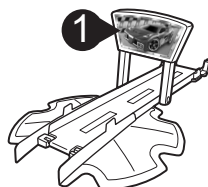

FAST BLAST CAR PARK™

4+

service.mattel.com

HOTWHEELS.COM

CCH19-0920G1
BHP89-0920G1

PLEASE KEEP THESE INSTRUCTIONS FOR FUTURE REFERENCE AS THEY CONTAIN IMPORTANT INFORMATION.

CONTENTS

LABEL SHEET

APPLY LABELS

FRONT

BACK

ASSEMBLY

ASSEMBLY (CONTD.)

3.

4.

TO PLAY

1. Rotate base so the parking bay and launcher are NOT aligned.

2. Open gate and drive car up the ramp.

NOT FOR USE WITH SOME HOT WHEELS® VEHICLES.

TO PLAY (CONTD.)

3. Lift track to load car into parking bay.