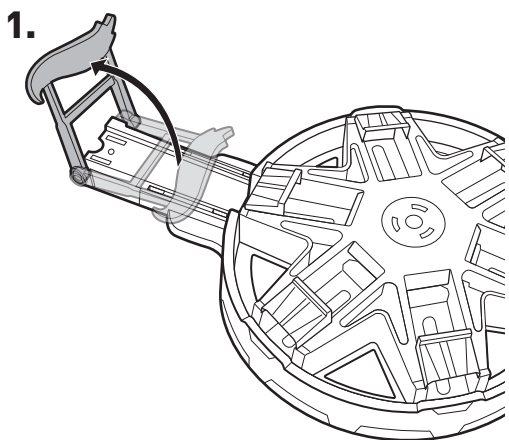

FAST BLAST CAR PARK™

4+

service.mattel.com

HOTWHEELS.COM

CCH19-0920G1
BHP89-0920G1

PLEASE KEEP THESE INSTRUCTIONS FOR FUTURE REFERENCE AS THEY CONTAIN IMPORTANT INFORMATION.

CONTENTS

LABEL SHEET

APPLY LABELS

FRONT

BACK

ASSEMBLY

ASSEMBLY (CONTD.)

3.

4.

TO PLAY

1. Rotate base so the parking bay and launcher are NOT aligned.

2. Open gate and drive car up the ramp.

NOT FOR USE WITH SOME HOT WHEELS® VEHICLES.

TO PLAY (CONTD.)

3. Lift track to load car into parking bay.