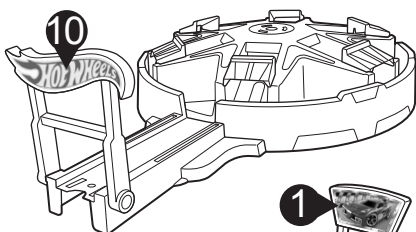

FAST BLAST CAR PARK™

4+

service.mattel.com

HOTWHEELS.COM

CCH19-0920G1
BHP89-0920G1

PLEASE KEEP THESE INSTRUCTIONS FOR FUTURE REFERENCE AS THEY CONTAIN IMPORTANT INFORMATION.

CONTENTS

LABEL SHEET

APPLY LABELS

FRONT

BACK

ASSEMBLY

ASSEMBLY (CONTD.)

3.

4.

TO PLAY

1. Rotate base so the parking bay and launcher are NOT aligned.

2. Open gate and drive car up the ramp.

NOT FOR USE WITH SOME HOT WHEELS® VEHICLES.

TO PLAY (CONTD.)

3. Lift track to load car into parking bay.