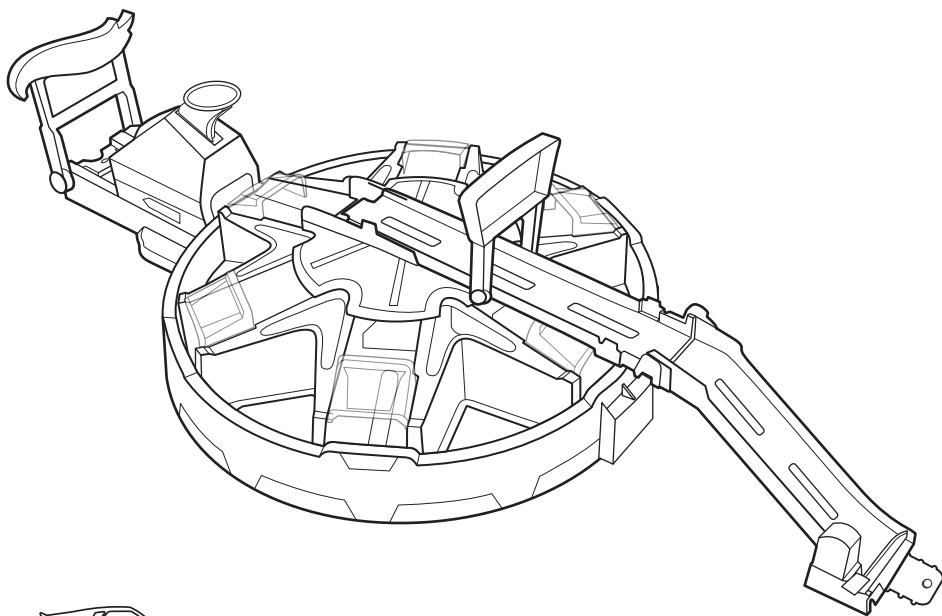

FAST BLAST CAR PARK™

4+

service.mattel.com

HOTWHEELS.COM

CCH19-0920G1
BHP89-0920G1

PLEASE KEEP THESE INSTRUCTIONS FOR FUTURE REFERENCE AS THEY CONTAIN IMPORTANT INFORMATION.

CONTENTS

LABEL SHEET

APPLY LABELS

FRONT

BACK

ASSEMBLY

ASSEMBLY (CONTD.)

3.

4.

TO PLAY

1. Rotate base so the parking bay and launcher are NOT aligned.

2. Open gate and drive car up the ramp.

NOT FOR USE WITH SOME HOT WHEELS® VEHICLES.

TO PLAY (CONTD.)

3. Lift track to load car into parking bay.

4. Rotate track and load other cars (not included).

5. Rotate the base to load car into launcher.

6. Slam the launch pad to launch car!
Rotate the base to load and launch next car.

INCLUDES ONE VEHICLE,
ADDITIONAL VEHICLES SOLD SEPARATELY.