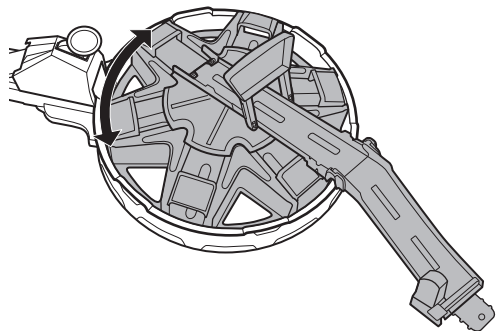

FAST BLAST CAR PARK™

4+

service.mattel.com

HOTWHEELS.COM

CCH19-0920G1
BHP89-0920G1

PLEASE KEEP THESE INSTRUCTIONS FOR FUTURE REFERENCE AS THEY CONTAIN IMPORTANT INFORMATION.

CONTENTS

LABEL SHEET

APPLY LABELS

FRONT

BACK

ASSEMBLY

ASSEMBLY (CONTD.)

3.

4.

TO PLAY

1. Rotate base so the parking bay and launcher are NOT aligned.

2. Open gate and drive car up the ramp.

NOT FOR USE WITH SOME HOT WHEELS® VEHICLES.

TO PLAY (CONTD.)

3. Lift track to load car into parking bay.