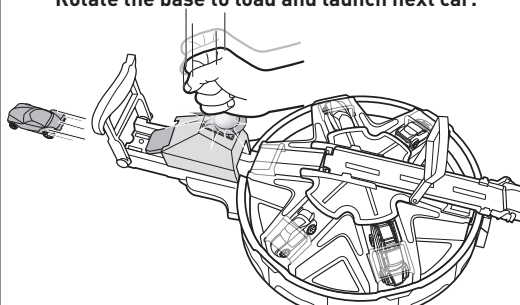

1. Rotate base so the parking bay and launcher are NOT aligned.

2. Open gate and drive car up the ramp.

NOT FOR USE WITH SOME HOT WHEELS® VEHICLES.

TO PLAY (CONTD.)

3. Lift track to load car into parking bay.

4. Rotate track and load other cars (not included).

5. Rotate the base to load car into launcher.

6. Slam the launch pad to launch car!
Rotate the base to load and launch next car.

INCLUDES ONE VEHICLE,
ADDITIONAL VEHICLES SOLD SEPARATELY.