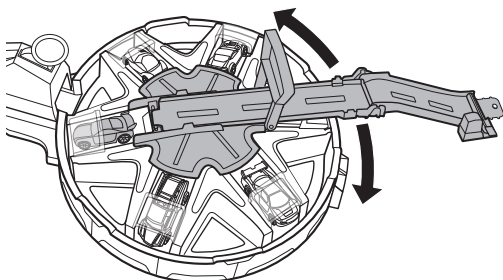

1. Rotate base so the parking bay and launcher are NOT aligned.

2. Open gate and drive car up the ramp.

NOT FOR USE WITH SOME HOT WHEELS® VEHICLES.

TO PLAY (CONTD.)

3. Lift track to load car into parking bay.

4. Rotate track and load other cars (not included).

5. Rotate the base to load car into launcher.

6. Slam the launch pad to launch car!
Rotate the base to load and launch next car.

INCLUDES ONE VEHICLE,
ADDITIONAL VEHICLES SOLD SEPARATELY.