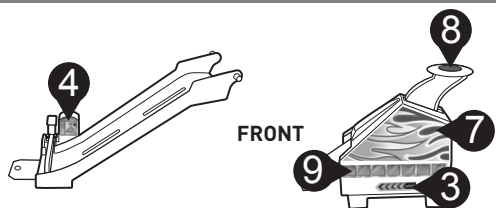

FAST BLAST CAR PARK™

4+

service.mattel.com

HOTWHEELS.COM

CCH19-0920G1
BHP89-0920G1

PLEASE KEEP THESE INSTRUCTIONS FOR FUTURE REFERENCE AS THEY CONTAIN IMPORTANT INFORMATION.

CONTENTS

LABEL SHEET

APPLY LABELS

FRONT

BACK

ASSEMBLY

ASSEMBLY (CONTD.)

3.

4.

TO PLAY

1. Rotate base so the parking bay and launcher are NOT aligned.

2. Open gate and drive car up the ramp.

NOT FOR USE WITH SOME HOT WHEELS® VEHICLES.

TO PLAY (CONTD.)

3. Lift track to load car into parking bay.