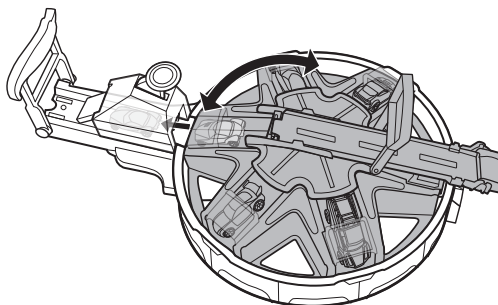

1. Rotate base so the parking bay and launcher are NOT aligned.

2. Open gate and drive car up the ramp.

NOT FOR USE WITH SOME HOT WHEELS® VEHICLES.

TO PLAY (CONTD.)

3. Lift track to load car into parking bay.

4. Rotate track and load other cars (not included).

5. Rotate the base to load car into launcher.

6. Slam the launch pad to launch car!
Rotate the base to load and launch next car.

INCLUDES ONE VEHICLE,
ADDITIONAL VEHICLES SOLD SEPARATELY.