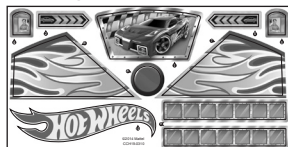

FAST BLAST CAR PARK™

4+

service.mattel.com

HOTWHEELS.COM

CCH19-0920G1
BHP89-0920G1

PLEASE KEEP THESE INSTRUCTIONS FOR FUTURE REFERENCE AS THEY CONTAIN IMPORTANT INFORMATION.

CONTENTS

LABEL SHEET

APPLY LABELS

FRONT

BACK

ASSEMBLY

ASSEMBLY (CONTD.)

3.

4.

TO PLAY

1. Rotate base so the parking bay and launcher are NOT aligned.

2. Open gate and drive car up the ramp.

NOT FOR USE WITH SOME HOT WHEELS® VEHICLES.

TO PLAY (CONTD.)

3. Lift track to load car into parking bay.