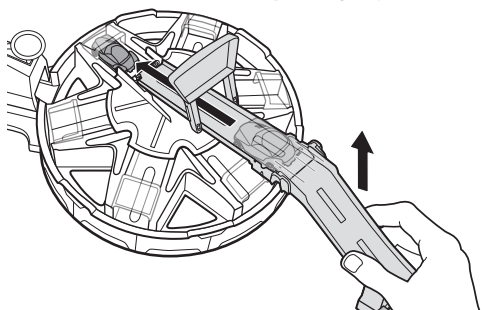

1. Rotate base so the parking bay and launcher are NOT aligned.

2. Open gate and drive car up the ramp.

NOT FOR USE WITH SOME HOT WHEELS® VEHICLES.

TO PLAY (CONTD.)

3. Lift track to load car into parking bay.

4. Rotate track and load other cars (not included).

5. Rotate the base to load car into launcher.

6. Slam the launch pad to launch car!
Rotate the base to load and launch next car.

INCLUDES ONE VEHICLE,
ADDITIONAL VEHICLES SOLD SEPARATELY.