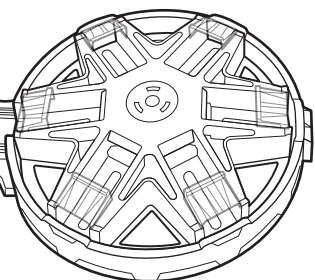

FAST BLAST CAR PARK™

4+

service.mattel.com

HOTWHEELS.COM

CCH19-0920G1
BHP89-0920G1

PLEASE KEEP THESE INSTRUCTIONS FOR FUTURE REFERENCE AS THEY CONTAIN IMPORTANT INFORMATION.

CONTENTS

LABEL SHEET

APPLY LABELS

FRONT

BACK

ASSEMBLY

ASSEMBLY (CONTD.)

3.

4.

TO PLAY

1. Rotate base so the parking bay and launcher are NOT aligned.

2. Open gate and drive car up the ramp.

NOT FOR USE WITH SOME HOT WHEELS® VEHICLES.

TO PLAY (CONTD.)

3. Lift track to load car into parking bay.