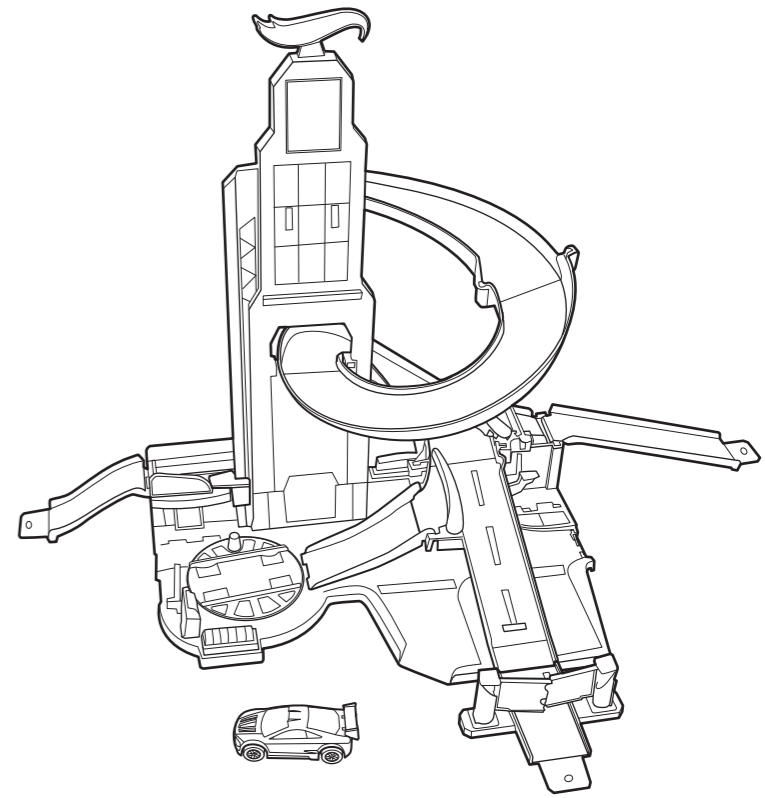

MORE WAYS TO PLAY

Connect to other Hot Wheels® sets (sold separately).

©2014 Mattel. All Rights Reserved. Mattel, Inc., 636 Girard Avenue, East Aurora, NY 14052, U.S.A. Consumer Relations 1-800-524-8697. Mattel U.K. Ltd., Vanwall Business Park, Maidenhead SL6 4UB. Helpline 01628 500303. Mattel Australia Pty., Ltd., Richmond, Victoria, 3121. Consumer Advisory Service - 1300 135 312. Mattel East Asia Ltd., Room 1106, South Tower, World Finance Centre, Harbour City, Tsimshatsui, HK, China. Diimport & Diedarkan Oleh: Mattel SEA Ptd Ltd.(993532-P) Lot 13.5, 13th Floor, Menara Lien Hoe, Persiaran Tropicana Golf Country Resort, 47410 PJ. Tel:03-78803817, Fax:03-78803867.

CITY
SKYSCRAPER SPIRAL™

4+

service.mattel.com
HOTWHEELS.COM

PLEASE KEEP THESE INSTRUCTIONS FOR FUTURE REFERENCE AS THEY CONTAIN IMPORTANT INFORMATION.

CONTENTS

SET UP (CONTD.)

SET UP