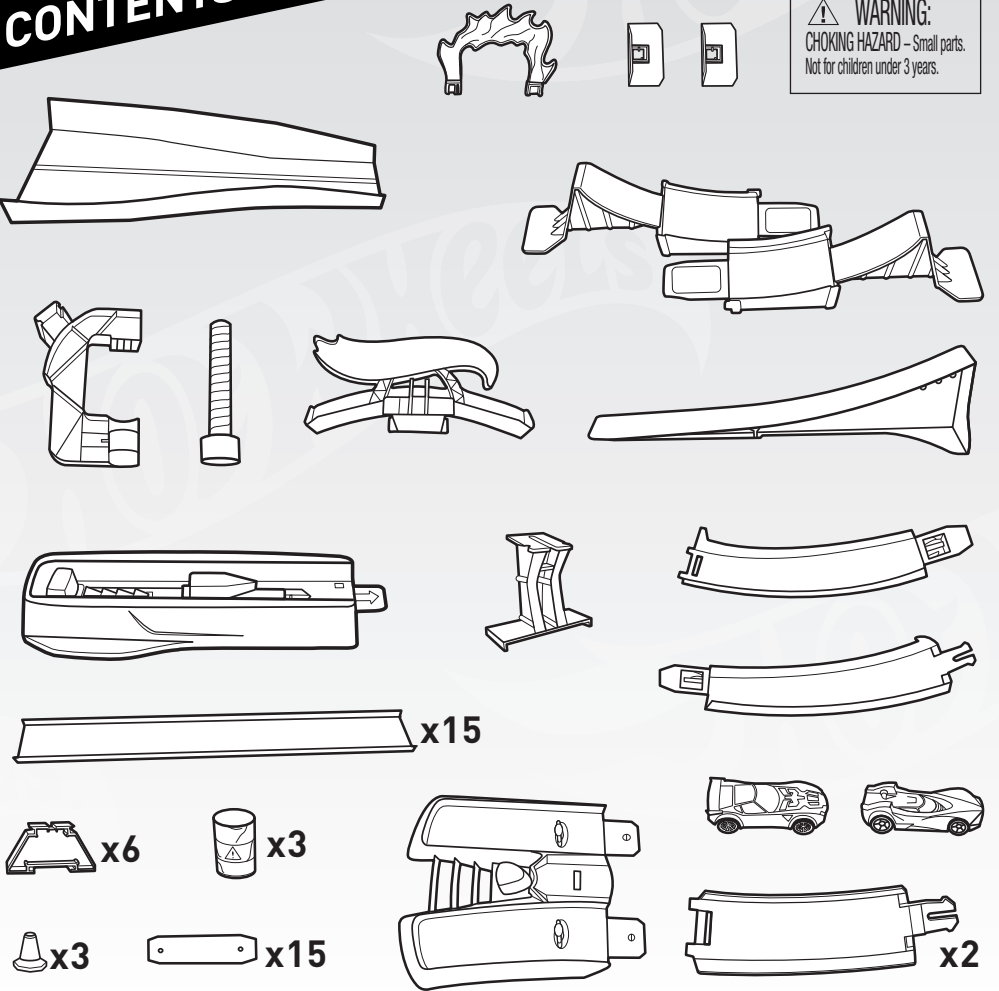

## CONTENTS

BHT61-0920

**WARNING:**  
CHOKING HAZARD - Small parts.  
Not for children under 3 years.