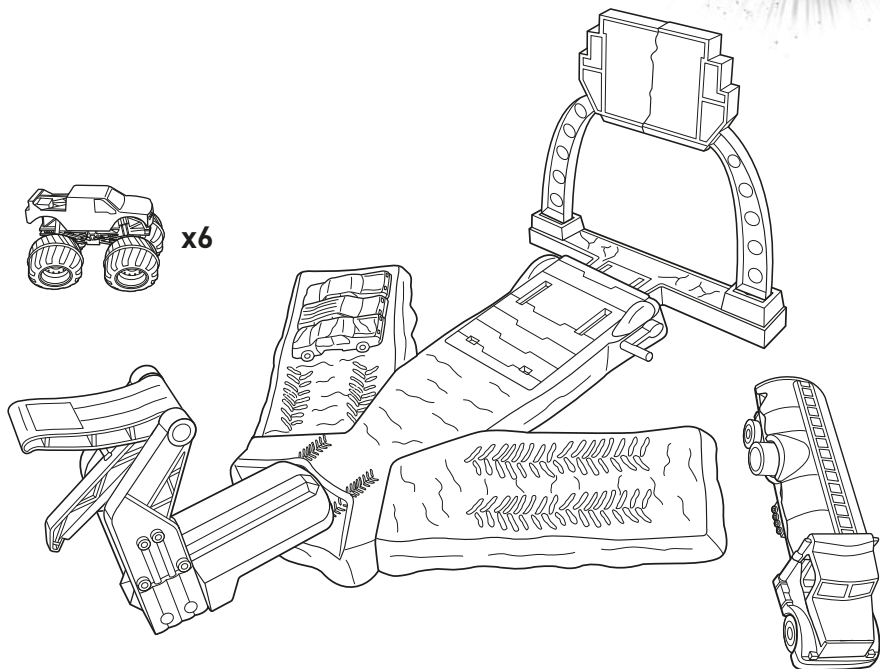

INSTRUCTIONS INSTRUCCIONES • MODE D'EMPLOI

© 2014 Feld Motor Sports, Inc.

MONSTER JAM®, UNITED STATES HOT ROD ASSOCIATION®, USHRA®, AFTERBURNER®, BACKWARDS BOB®, BLACKSMITH®, BLUE THUNDER®, BULLDOZER®, CAPTAIN'S CURSE®, DRAGON'S BREATH®, EL DIABLO™, EL TORO LOCO®, GRAVE DIGGER®, GRAVE DIGGER THE LEGEND®, GRINDER™, CRUSADER™, MAX-D™, MAXIMUM DESTRUCTION®, MOHAWK WARRIOR®, MONSTER MUTT®, NORTHERN NIGHTMARE™, SON-UVA DIGGER®, and ZOMBIE™ are trademarks of and used under license by FMS. All rights reserved.

© 2014 Feld Motor Sports, Inc.

MONSTER JAM®, UNITED STATES HOT ROD ASSOCIATION®, USHRA®, AFTERBURNER®, BACKWARDS BOB®, BLACKSMITH®, BLUE THUNDER®, BULLDOZER®, CAPTAIN'S CURSE®, DRAGON'S BREATH®, EL DIABLO™, EL TORO LOCO®, GRAVE DIGGER®, GRAVE DIGGER THE LEGEND®, GRINDER™, CRUSADER™, MAX-D™, MAXIMUM DESTRUCTION®, MOHAWK WARRIOR®, MONSTER MUTT®, NORTHERN NIGHTMARE™, SON-UVA DIGGER®, et ZOMBIE™ sont des marques de et sont utilisés sous licence de FMS. Tous droits réservés.