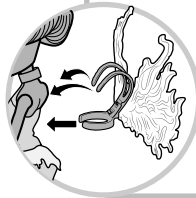

Hauntingly Happy