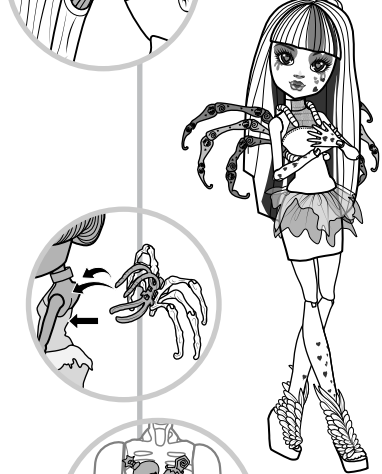

Create different moods all by yourself!

MONSTER HIGH®

6+

BJR25-0920
ASST. BJR24

INSTRUCTIONS

CONTENTS

EEK Excited

Shivering Sad