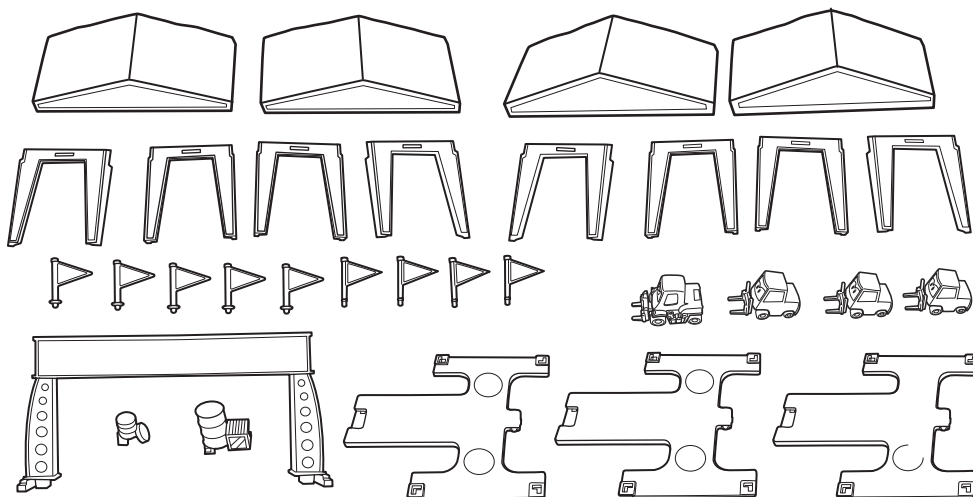

DELUXE PIT ROW PLAYSET INSTRUCTIONS

CONTENTS

REFER TO LETTERS MOLDED ON TOY PARTS AND THROUGHOUT THE INSTRUCTIONS TO HELP WITH ASSEMBLY.

Label Sheet

WARNING:
CHOKING HAZARD - Small parts.
Not for children under 3 years.

1

APPLY LABELS

2

ASSEMBLY

6 Assemble tents according to color. Check the packaging for the correct flag for each tent.

7 See the packaging for which color flag goes where.

8

9

10 Change the runway configuration.

1 Speed down the landing ramp!

2 Fuel up!

Not for use with some Planes vehicles.

3 Attach plane to spin and "fly". Detach and switch planes if desired.

4