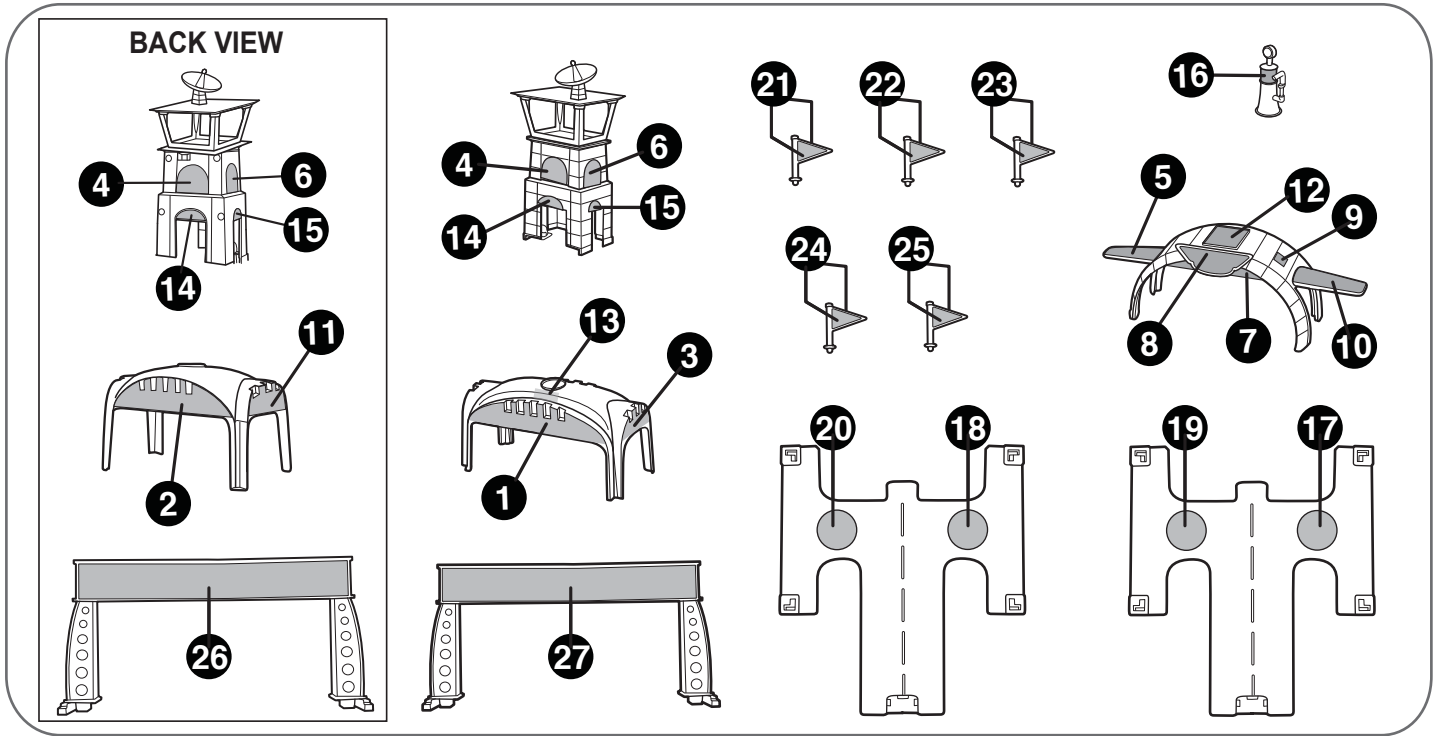

DELUXE PIT ROW PLAYSET INSTRUCTIONS

CONTENTS

REFER TO LETTERS MOLDED ON TOY PARTS AND THROUGHOUT THE INSTRUCTIONS TO HELP WITH ASSEMBLY.

Label Sheet

WARNING:
CHOKING HAZARD - Small parts.
Not for children under 3 years.

1

APPLY LABELS

2

ASSEMBLY

6 Assemble tents according to color. Check the packaging for the correct flag for each tent.

7 See the packaging for which color flag goes where.

8

9

10 Change the runway configuration.

1 Speed down the landing ramp!

2 Fuel up!

Not for use with some Planes vehicles.

3 Attach plane to spin and "fly". Detach and switch planes if desired.

4