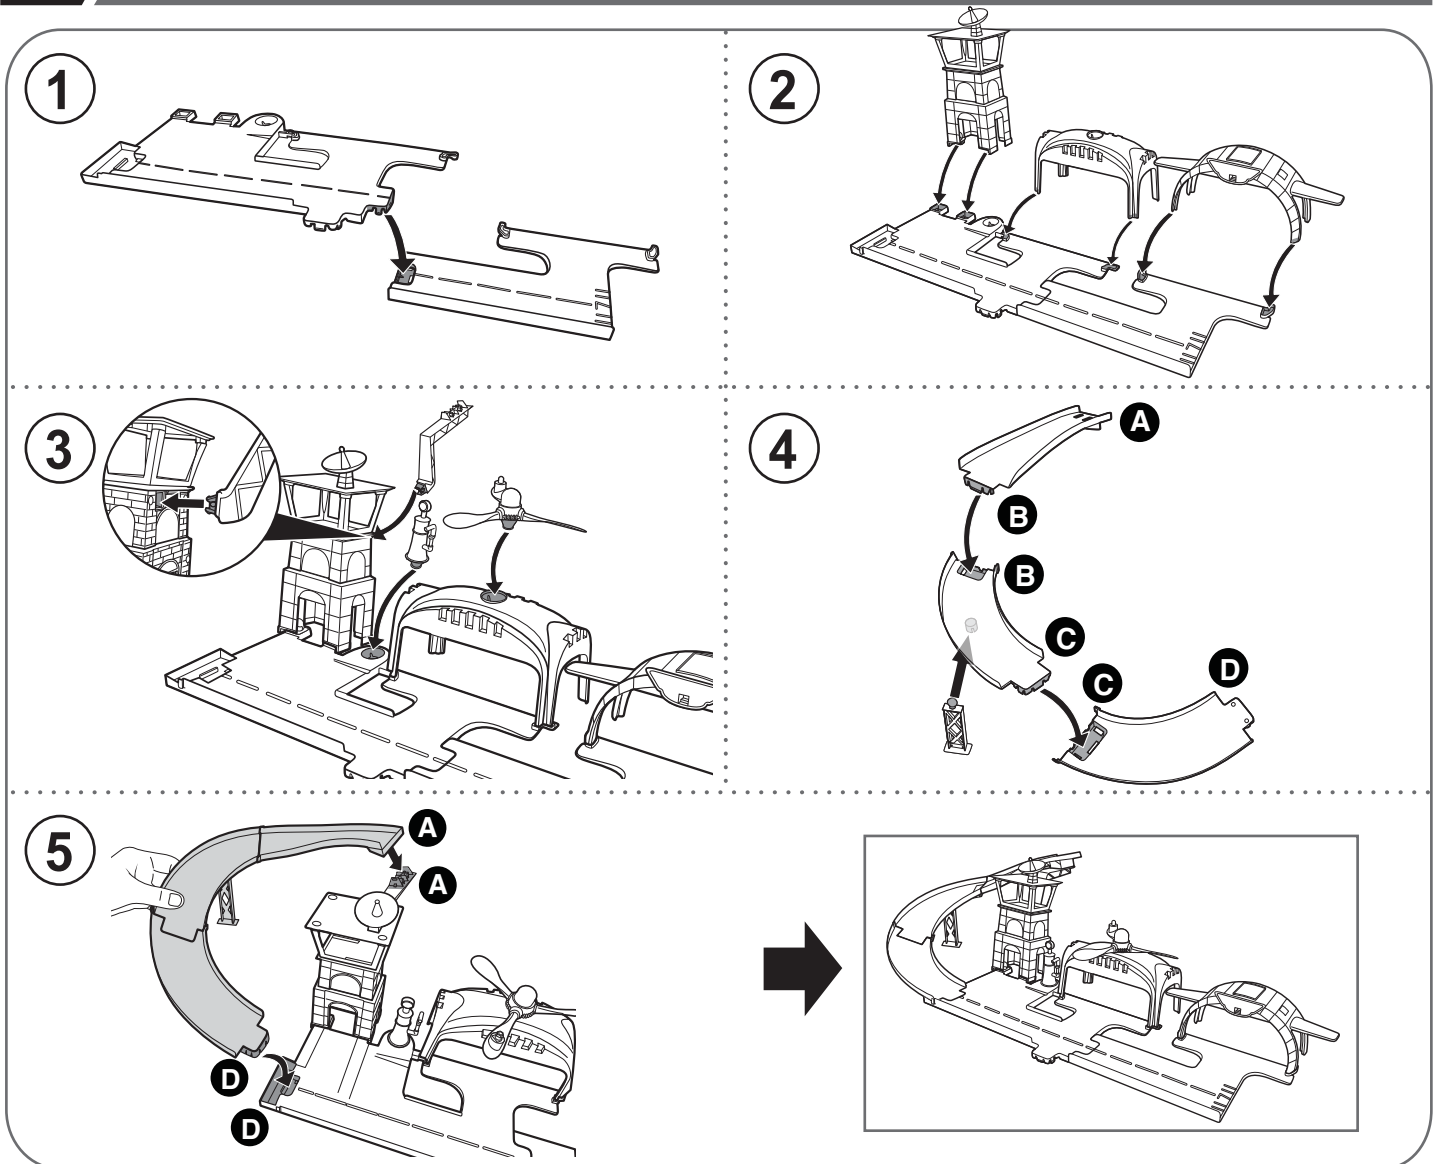

DELUXE PIT ROW PLAYSET INSTRUCTIONS

CONTENTS

REFER TO LETTERS MOLDED ON TOY PARTS AND THROUGHOUT THE INSTRUCTIONS TO HELP WITH ASSEMBLY.

Label Sheet

WARNING:
CHOKING HAZARD - Small parts.
Not for children under 3 years.

1

APPLY LABELS

2

ASSEMBLY

6 Assemble tents according to color. Check the packaging for the correct flag for each tent.

7 See the packaging for which color flag goes where.

8

9

10 Change the runway configuration.

1 Speed down the landing ramp!

2 Fuel up!

Not for use with some Planes vehicles.

3 Attach plane to spin and "fly". Detach and switch planes if desired.

4