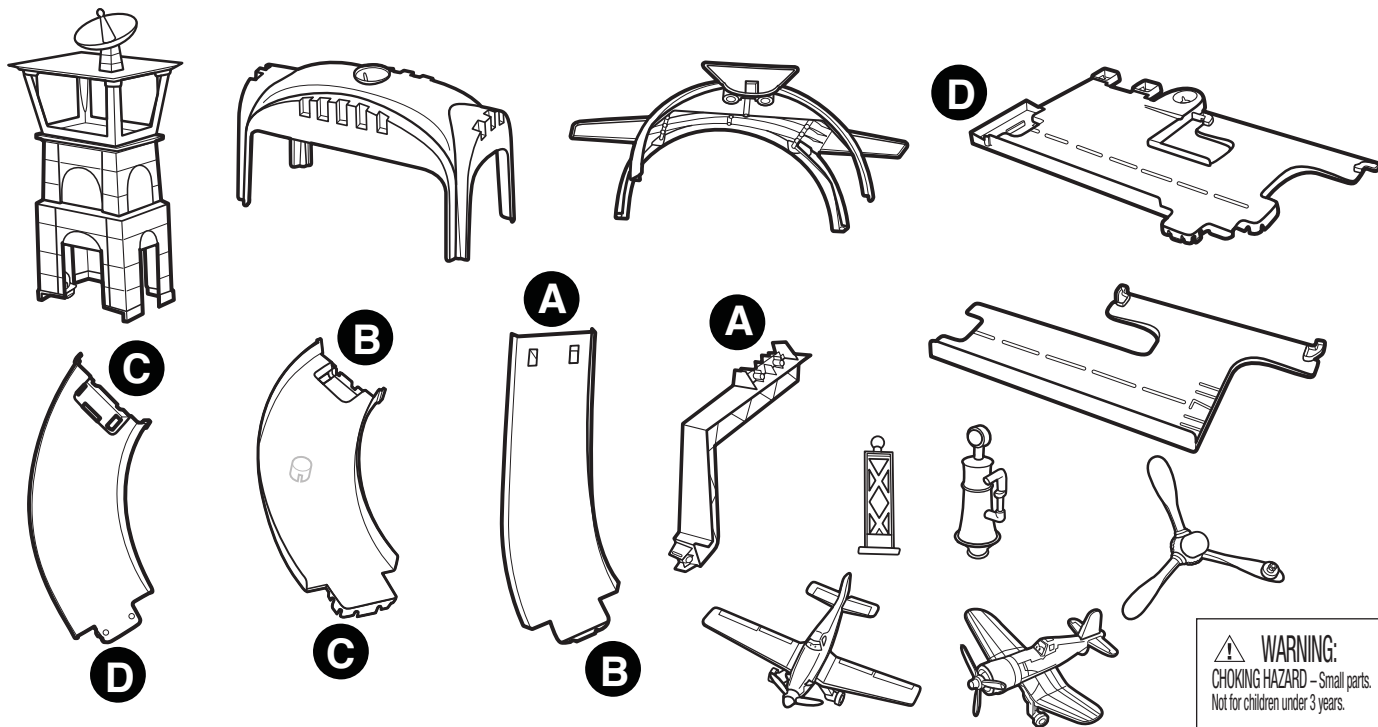

DELUXE PIT ROW PLAYSET INSTRUCTIONS

CONTENTS

REFER TO LETTERS MOLDED ON TOY PARTS AND THROUGHOUT THE INSTRUCTIONS TO HELP WITH ASSEMBLY.

Label Sheet

WARNING:
CHOKING HAZARD - Small parts.
Not for children under 3 years.

1

APPLY LABELS

2

ASSEMBLY

6 Assemble tents according to color. Check the packaging for the correct flag for each tent.

7 See the packaging for which color flag goes where.

8

9

10 Change the runway configuration.

1 Speed down the landing ramp!

2 Fuel up!

Not for use with some Planes vehicles.

3 Attach plane to spin and "fly". Detach and switch planes if desired.

4