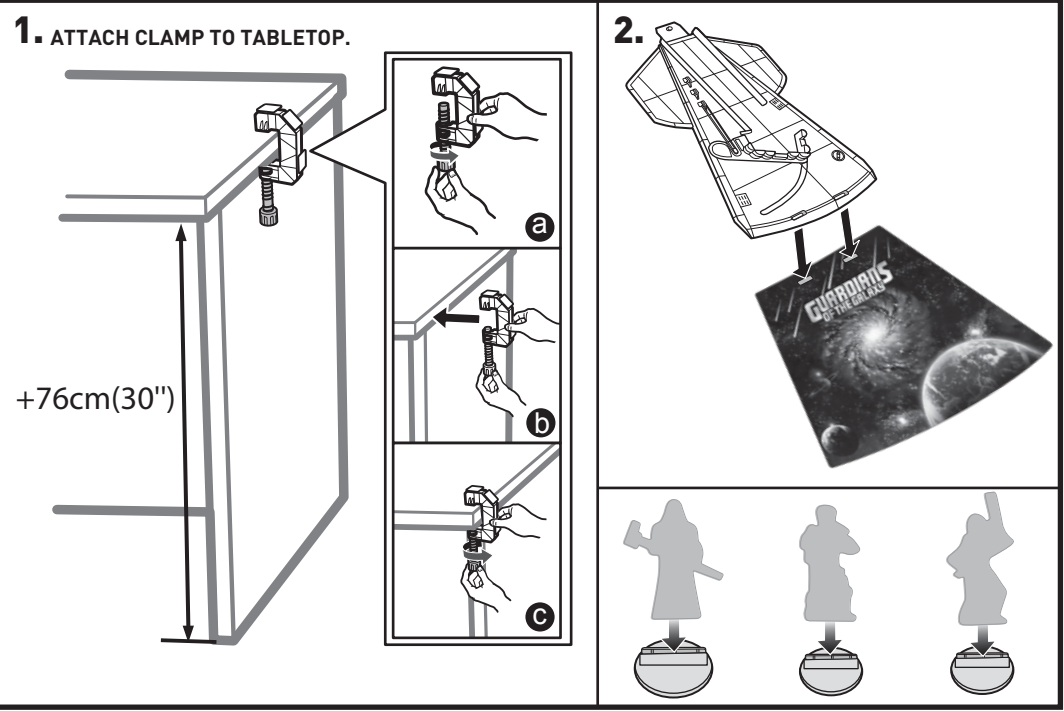

CONTENTS

ASSEMBLY (CONTD.)

ASSEMBLY

TO PLAY

NOT FOR USE WITH SOME HOT WHEELS® VEHICLES. INCLUDES ONE VEHICLE, ADDITIONAL VEHICLES SOLD SEPARATELY.