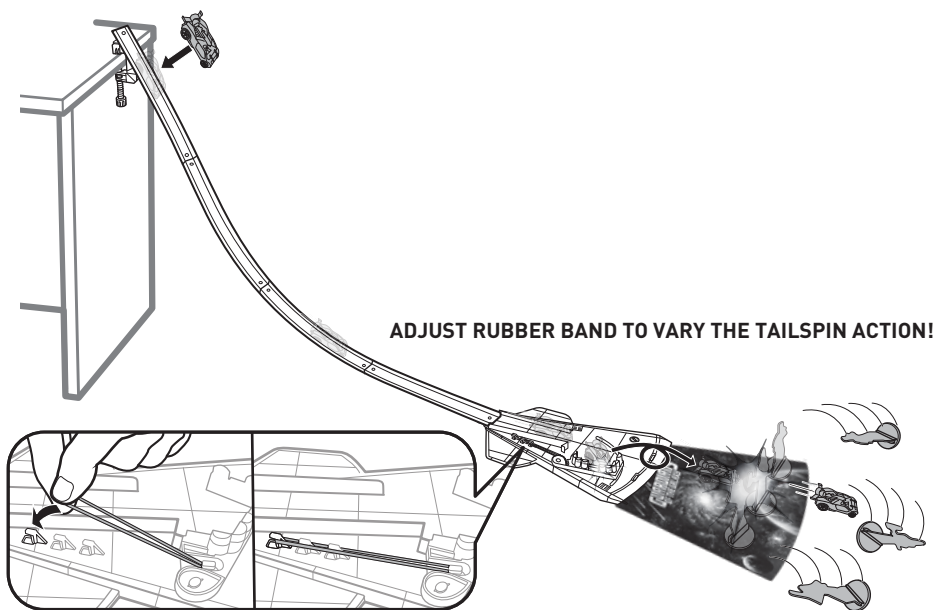

2.

3.

ROCKET'S TAILSPIN TAKEDOWN

WARNING:
CHOKING HAZARD - Small parts.
Not for children under 3 years.

4+

service.mattel.com
HOTWHEELS.COM

BLK88-0920

CONTENTS