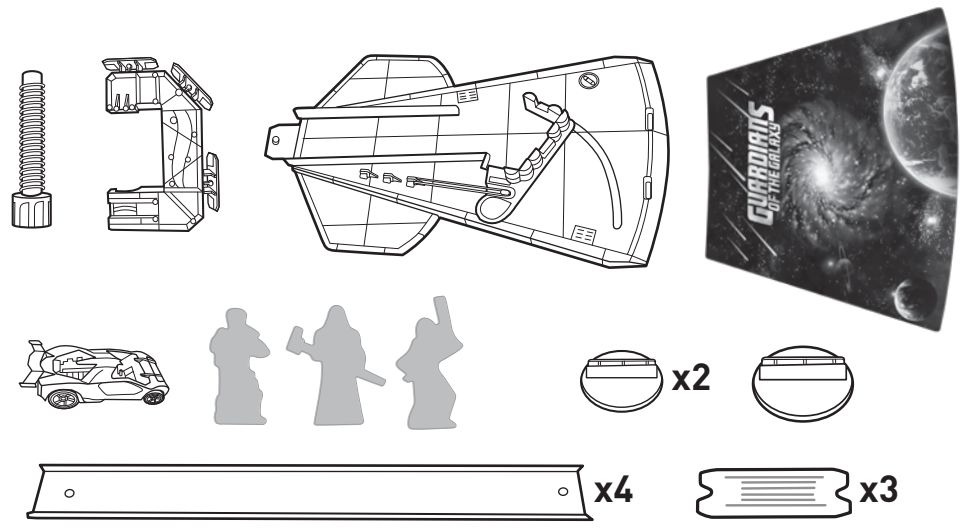

2.

3.

ROCKET'S TAILSPIN TAKEDOWN

WARNING:
CHOKING HAZARD - Small parts.
Not for children under 3 years.

4+

service.mattel.com
HOTWHEELS.COM

BLK88-0920

CONTENTS

ASSEMBLY (CONTD.)

ASSEMBLY

TO PLAY

NOT FOR USE WITH SOME HOT WHEELS® VEHICLES. INCLUDES ONE VEHICLE, ADDITIONAL VEHICLES SOLD SEPARATELY.