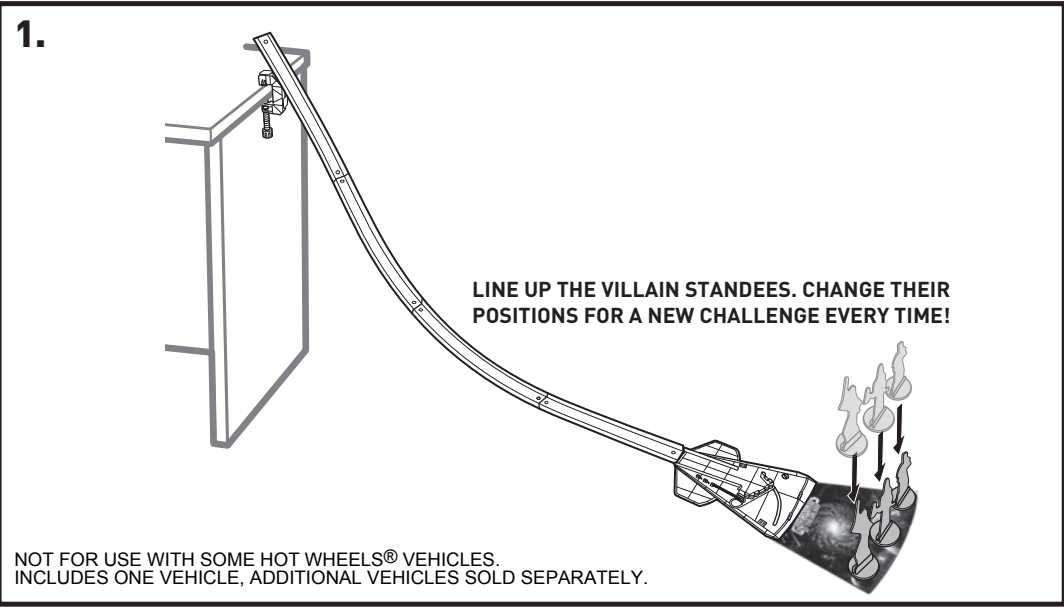

2.

3.

ROCKET'S TAILSPIN TAKEDOWN

WARNING:
CHOKING HAZARD - Small parts.
Not for children under 3 years.

4+

service.mattel.com
HOTWHEELS.COM

BLK88-0920

CONTENTS

ASSEMBLY (CONTD.)

ASSEMBLY

TO PLAY

NOT FOR USE WITH SOME HOT WHEELS® VEHICLES. INCLUDES ONE VEHICLE, ADDITIONAL VEHICLES SOLD SEPARATELY.