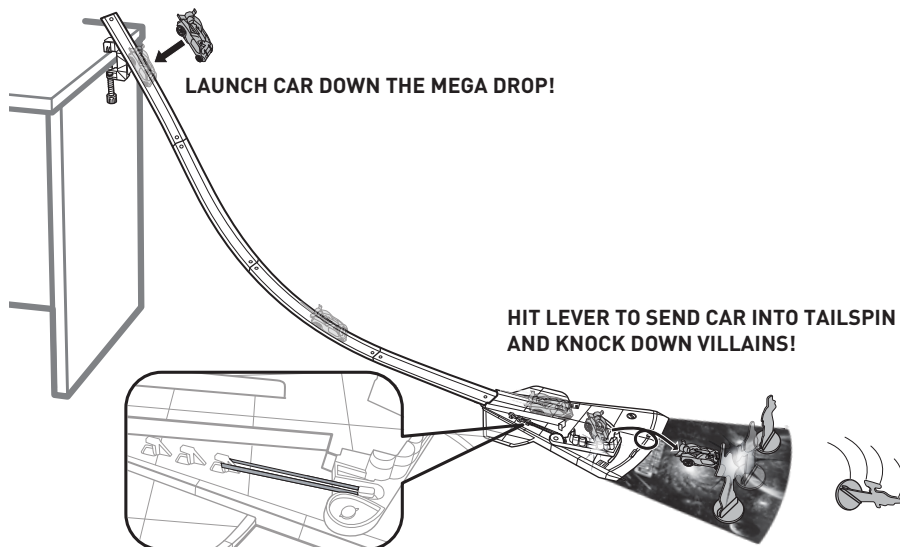

2.

3.

ROCKET'S TAILSPIN TAKEDOWN

WARNING:
CHOKING HAZARD - Small parts.
Not for children under 3 years.

4+

service.mattel.com
HOTWHEELS.COM

BLK88-0920

CONTENTS

ASSEMBLY (CONTD.)

ASSEMBLY

TO PLAY

NOT FOR USE WITH SOME HOT WHEELS® VEHICLES. INCLUDES ONE VEHICLE, ADDITIONAL VEHICLES SOLD SEPARATELY.