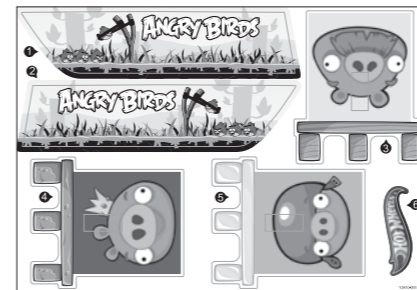

TO PLAY

Warning: Do not aim at eyes or face. Only use projectiles supplied with this toy.
Do not fire at point-blank range.
Not for use with some Hot Wheels® vehicles.

©2013 Mattel. All Rights Reserved. Mattel, Inc., 636 Girard Avenue, East Aurora, NY 14052, U.S.A. Consumer Relations 1-800-524-8697. Mattel U.K. Ltd., Vanwall Business Park, Maidenhead SL6 4UB, Helpline 01628 500303. Mattel Australia Pty., Ltd., Richmond, Victoria, 3121. Consumer Advisory Service - 1300 135 312. Mattel East Asia Ltd., Room 503-09, North Tower, World Finance Centre, Harbour City, Tsimshatsui, HK, China. Diimport & Diedarkan Oleh: Mattel SEA Ptd Ltd.(993532-P) Lot 13.5, 13th Floor, Menara Lien Hoe, Persiaran Tropicana Golf Country Resort, 47410 P.J. Malaysia. Tel:03-78803817, Fax:03-78803867. service.mattel.com

APPLY LABELS

Helpful Hint: Apply labels before assembly by number as indicated.

REPLACE RUBBER BAND

ADULT SUPERVISION REQUIRED.

5+

CONTENTS

Please keep these instructions for future reference as they contain important information.