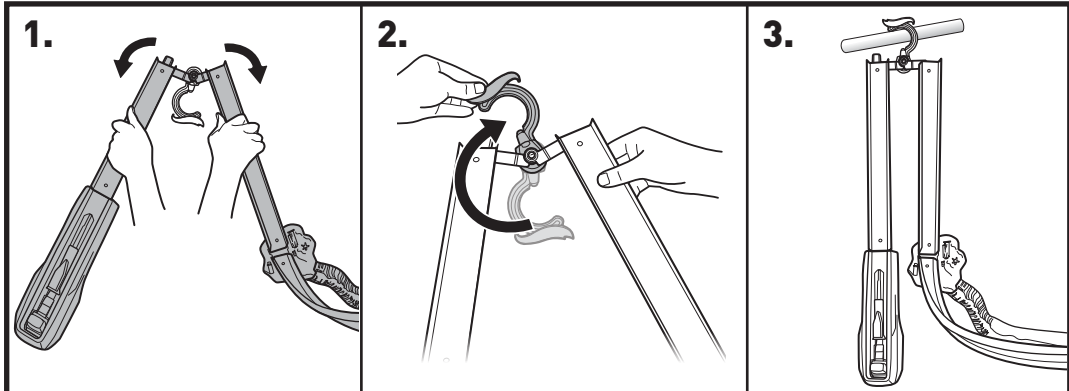

TO PLAY

NOT FOR USE WITH SOME HOT WHEELS® VEHICLES.

FOLD UP & STORE

INSTRUCTIONS

CITY SHARK SLAMMER®

5+

service.mattel.com
HOTWHEELS.COM

ASST. X2604
BMG67-0920

PLEASE KEEP THESE INSTRUCTIONS FOR FUTURE REFERENCE AS THEY CONTAIN IMPORTANT INFORMATION.

CONTENTS

APPLY LABELS

ASSEMBLY

ASSEMBLY (CONTD.)