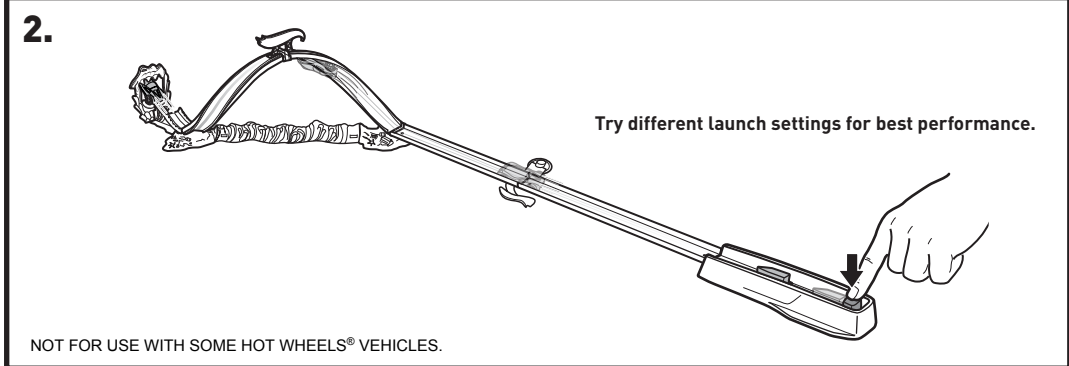

TO PLAY

NOT FOR USE WITH SOME HOT WHEELS® VEHICLES.

FOLD UP & STORE

INSTRUCTIONS

CITY SHARK SLAMMER®

5+

service.mattel.com
HOTWHEELS.COM

ASST. X2604
BMG67-0920

PLEASE KEEP THESE INSTRUCTIONS FOR FUTURE REFERENCE AS THEY CONTAIN IMPORTANT INFORMATION.

CONTENTS

APPLY LABELS

ASSEMBLY

ASSEMBLY (CONTD.)