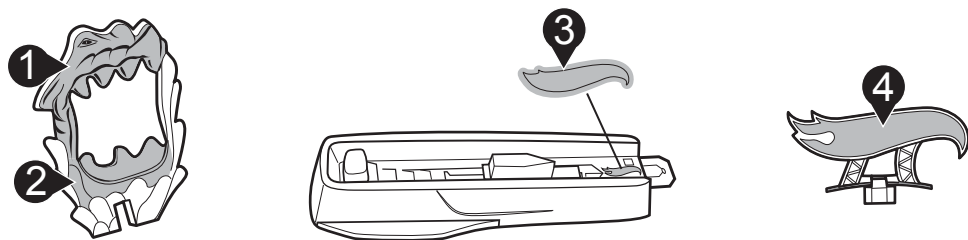

TO PLAY

NOT FOR USE WITH SOME HOT WHEELS® VEHICLES.

FOLD UP & STORE

INSTRUCTIONS

CITY SHARK SLAMMER®

5+

service.mattel.com
HOTWHEELS.COM

ASST. X2604
BMG67-0920

PLEASE KEEP THESE INSTRUCTIONS FOR FUTURE REFERENCE AS THEY CONTAIN IMPORTANT INFORMATION.

CONTENTS

APPLY LABELS

ASSEMBLY

ASSEMBLY (CONTD.)