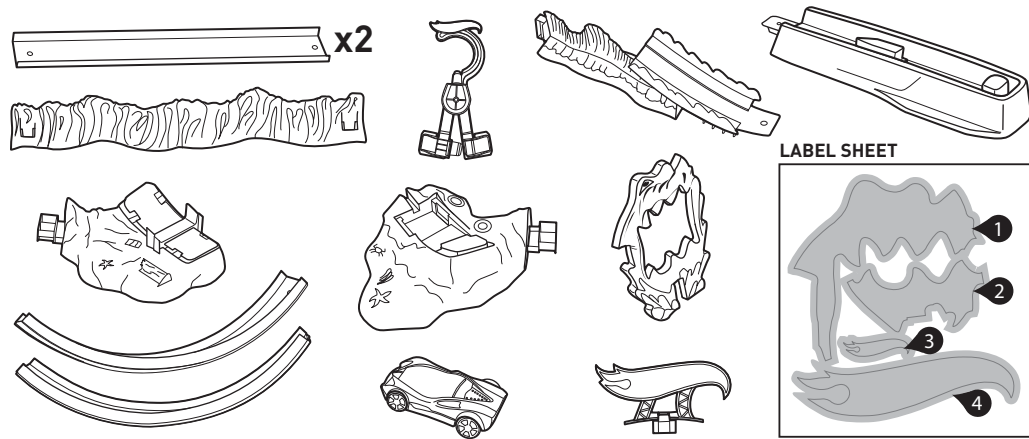

TO PLAY

NOT FOR USE WITH SOME HOT WHEELS® VEHICLES.

FOLD UP & STORE

INSTRUCTIONS

CITY SHARK SLAMMER®

5+

service.mattel.com
HOTWHEELS.COM

ASST. X2604
BMG67-0920

PLEASE KEEP THESE INSTRUCTIONS FOR FUTURE REFERENCE AS THEY CONTAIN IMPORTANT INFORMATION.

CONTENTS

APPLY LABELS

ASSEMBLY

ASSEMBLY (CONTD.)