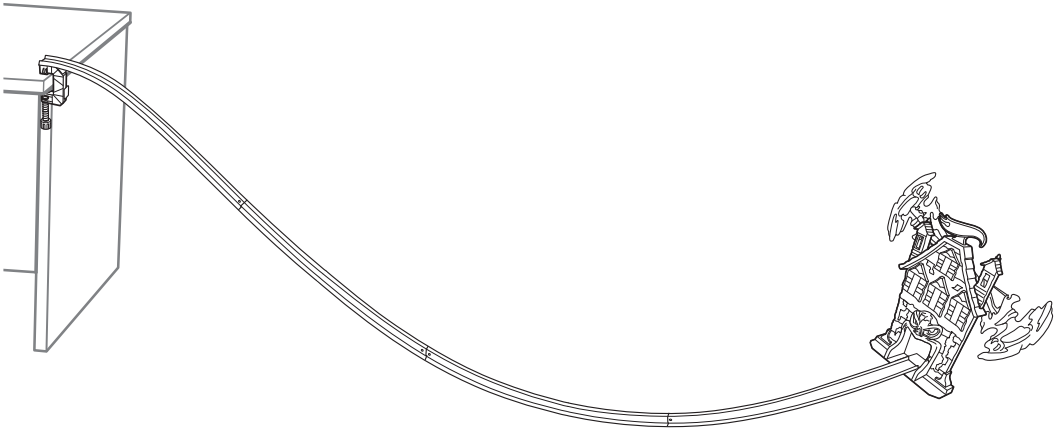

INSTRUCTIONS

 **WARNING:**
CHOKING HAZARD – Small parts.
Not for children under 3 years.

5+

service.mattel.com

HOTWHEELS.COM

ASST. X2604
BMG68-0920G2-DOM

PLEASE KEEP THESE INSTRUCTIONS FOR FUTURE
REFERENCE AS THEY CONTAIN IMPORTANT INFORMATION.

CONTENTS

LABEL SHEET

APPLY LABELS

ASSEMBLY

1.

2.

3.

TO PLAY