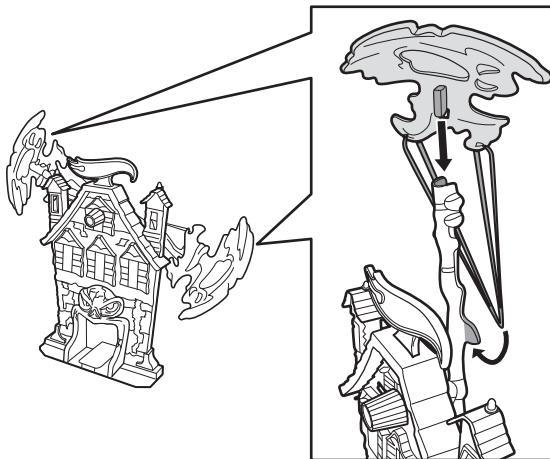

INSTRUCTIONS

 **WARNING:**
CHOKING HAZARD – Small parts.
Not for children under 3 years.

5+

service.mattel.com

HOTWHEELS.COM

ASST. X2604
BMG68-0920G2-DOM

PLEASE KEEP THESE INSTRUCTIONS FOR FUTURE
REFERENCE AS THEY CONTAIN IMPORTANT INFORMATION.

CONTENTS

LABEL SHEET

APPLY LABELS

ASSEMBLY

1.

2.

3.

TO PLAY