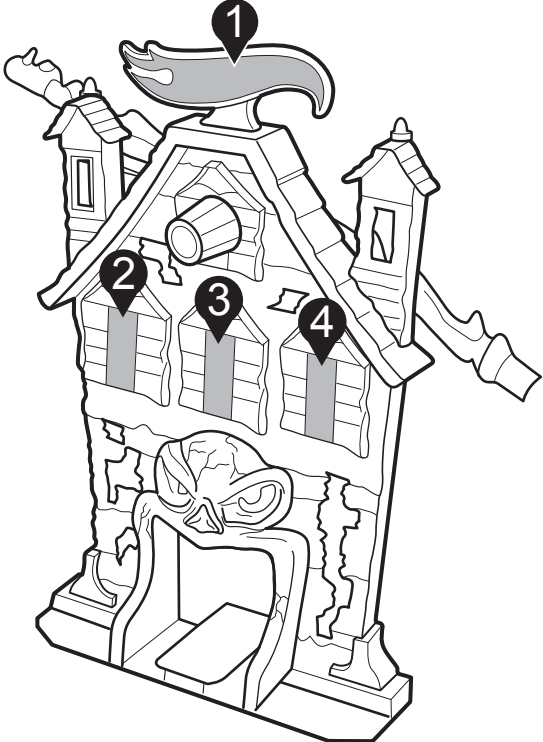

INSTRUCTIONS

 **WARNING:**
CHOKING HAZARD – Small parts.
Not for children under 3 years.

5+

service.mattel.com

HOTWHEELS.COM

ASST. X2604
BMG68-0920G2-DOM

PLEASE KEEP THESE INSTRUCTIONS FOR FUTURE
REFERENCE AS THEY CONTAIN IMPORTANT INFORMATION.

CONTENTS

LABEL SHEET

APPLY LABELS

ASSEMBLY

1.

2.

3.

TO PLAY