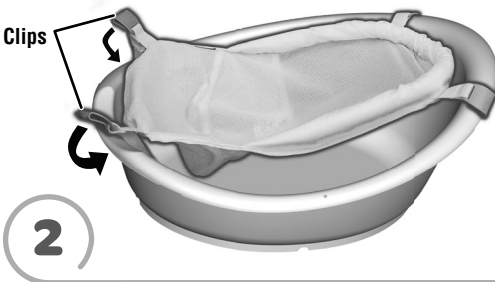

**IMPORTANT!** Please keep these instructions for future reference, as they contain important information.

- Please read these instructions before use of this product.
- Fit the plug into the hole in the bottom of the bathtub. Fill the bathtub with **as little water as possible** to bathe baby. **ALWAYS** test water temperature in the product **with your hand or elbow** before placing baby in this product.
- **ALWAYS** test water temperature in the product before placing baby in this product. Typical water temperature should be between 90° F (32°C) and 100° F (38°C).
- Water toys sometimes get messy. Protect play surfaces before use.
- Overfilling the bathtub may cause it to leak.
- After each use, drain and rinse all items.
- The sling is machine washable. Machine wash, cold on the gentle cycle. Do not use bleach. Tumble dry on low.

# Newborn

- Fit the clips near the rounded end of the sling to the notch on each side of the wide end of the bathtub.

- Fit the short clips on the other end of the sling to the remaining notches on the other end of the bathtub.