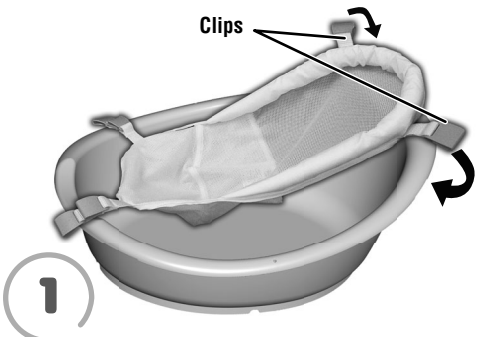

# **WARNING - DROWNING HAZARD**

- Babies have **DROWNED** in infant bathtubs.
- **ALWAYS** keep baby within adult's reach.
- Babies can drown in as little as 1 inch (2,5 cm) of water.
- **ALWAYS** bathe your baby using as little water as possible.
- **NEVER** allow other children to substitute for adult supervision.
- **NEVER** lift this product with baby in it.
- **NEVER** place this product in water in an adult bathtub or sink. **ALWAYS** keep the drain open in the adult bathtub or sink.
- **FALL HAZARD**
- **NEVER** use in a sink.

**IMPORTANT!** Please keep these instructions for future reference, as they contain important information.

- Please read these instructions before use of this product.
- Fit the plug into the hole in the bottom of the bathtub. Fill the bathtub with **as little water as possible** to bathe baby. **ALWAYS** test water temperature in the product **with your hand or elbow** before placing baby in this product.
- **ALWAYS** test water temperature in the product before placing baby in this product. Typical water temperature should be between 90° F (32°C) and 100° F (38°C).
- Water toys sometimes get messy. Protect play surfaces before use.
- Overfilling the bathtub may cause it to leak.
- After each use, drain and rinse all items.
- The sling is machine washable. Machine wash, cold on the gentle cycle. Do not use bleach. Tumble dry on low.

# Newborn

- Fit the clips near the rounded end of the sling to the notch on each side of the wide end of the bathtub.

- Fit the short clips on the other end of the sling to the remaining notches on the other end of the bathtub.