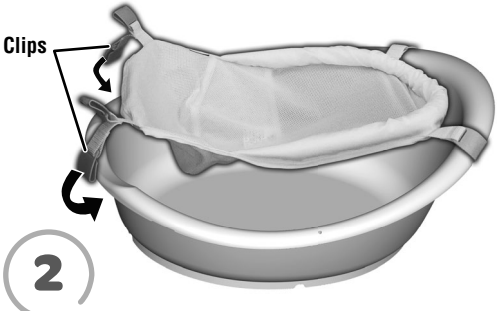

# Newborn

- Fit the clips near the rounded end of the sling to the notch on each side of the wide end of the bathtub.

- Fit the short clips on the other end of the sling to the remaining notches on the other end of the bathtub.

- Place the bathtub in a larger bathtub, or place on a flat surface.
- Carefully place baby on the sling.

# Infant

- Fit the clips near the rounded end of the sling to the notch on each side of the wide end of the bathtub.

- Fit the longer clips on the other end of the sling to the remaining notches on the other end of the bathtub.