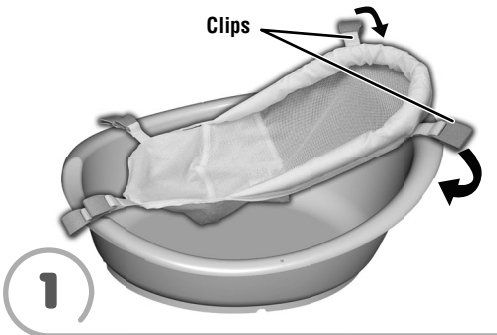

# Newborn

- Fit the clips near the rounded end of the sling to the notch on each side of the wide end of the bathtub.

- Fit the short clips on the other end of the sling to the remaining notches on the other end of the bathtub.

- Place the bathtub in a larger bathtub, or place on a flat surface.
- Carefully place baby on the sling.

# Infant

- Fit the clips near the rounded end of the sling to the notch on each side of the wide end of the bathtub.

- Fit the longer clips on the other end of the sling to the remaining notches on the other end of the bathtub.