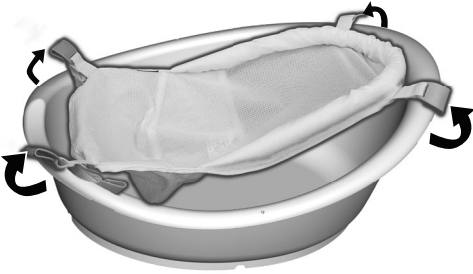

Older Baby

- Remove the sling from the bathtub.