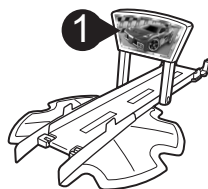

FAST BLAST CAR PARK™

4+

service.mattel.com

HOTWHEELS.COM

CCH19-0920G1
BHP89-0920G1

PLEASE KEEP THESE INSTRUCTIONS FOR FUTURE REFERENCE AS THEY CONTAIN IMPORTANT INFORMATION.

CONTENTS

LABEL SHEET

APPLY LABELS

FRONT

BACK

ASSEMBLY

ASSEMBLY (CONTD.)

3.

4.

TO PLAY

1. Rotate base so the parking bay and launcher are NOT aligned.

2. Open gate and drive car up the ramp.

NOT FOR USE WITH SOME HOT WHEELS® VEHICLES.

TO PLAY (CONTD.)

3. Lift track to load car into parking bay.