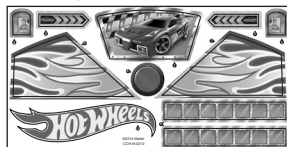

FAST BLAST CAR PARK™

4+

service.mattel.com

HOTWHEELS.COM

CCH19-0920G1
BHP89-0920G1

PLEASE KEEP THESE INSTRUCTIONS FOR FUTURE REFERENCE AS THEY CONTAIN IMPORTANT INFORMATION.

CONTENTS

LABEL SHEET

APPLY LABELS

FRONT

BACK

ASSEMBLY

ASSEMBLY (CONTD.)

3.

4.

TO PLAY

1. Rotate base so the parking bay and launcher are NOT aligned.

2. Open gate and drive car up the ramp.

NOT FOR USE WITH SOME HOT WHEELS® VEHICLES.

TO PLAY (CONTD.)

3. Lift track to load car into parking bay.