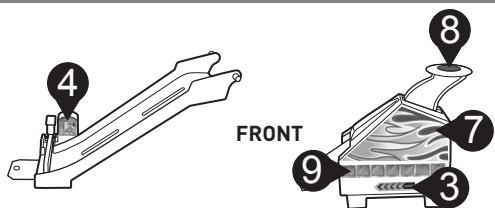

FAST BLAST CAR PARK™

4+

service.mattel.com

HOTWHEELS.COM

CCH19-0920G1
BHP89-0920G1

PLEASE KEEP THESE INSTRUCTIONS FOR FUTURE REFERENCE AS THEY CONTAIN IMPORTANT INFORMATION.

CONTENTS

LABEL SHEET

APPLY LABELS

FRONT

BACK

ASSEMBLY

ASSEMBLY (CONTD.)

3.

4.

TO PLAY

1. Rotate base so the parking bay and launcher are NOT aligned.

2. Open gate and drive car up the ramp.

NOT FOR USE WITH SOME HOT WHEELS® VEHICLES.

TO PLAY (CONTD.)

3. Lift track to load car into parking bay.