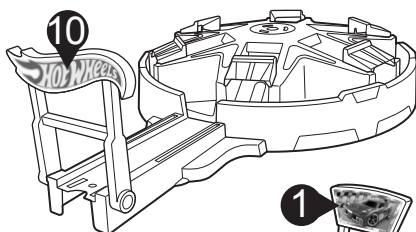

FAST BLAST CAR PARK™

4+

service.mattel.com

HOTWHEELS.COM

CCH19-0920G1
BHP89-0920G1

PLEASE KEEP THESE INSTRUCTIONS FOR FUTURE REFERENCE AS THEY CONTAIN IMPORTANT INFORMATION.

CONTENTS

LABEL SHEET

APPLY LABELS

FRONT

BACK

ASSEMBLY

ASSEMBLY (CONTD.)

3.

4.

TO PLAY

1. Rotate base so the parking bay and launcher are NOT aligned.

2. Open gate and drive car up the ramp.

NOT FOR USE WITH SOME HOT WHEELS® VEHICLES.

TO PLAY (CONTD.)

3. Lift track to load car into parking bay.