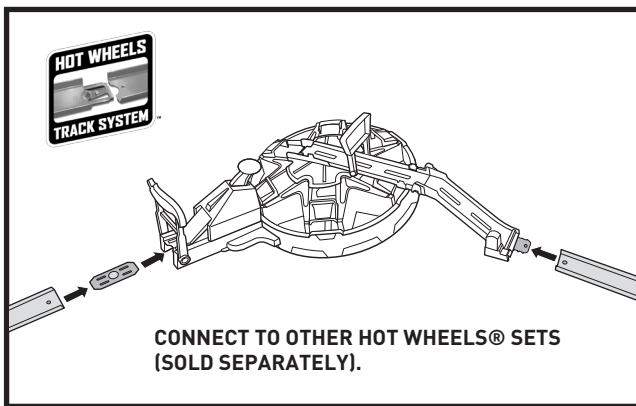

MORE WAYS TO PLAY

CONNECT TO OTHER HOT WHEELS® SETS
(SOLD SEPARATELY).