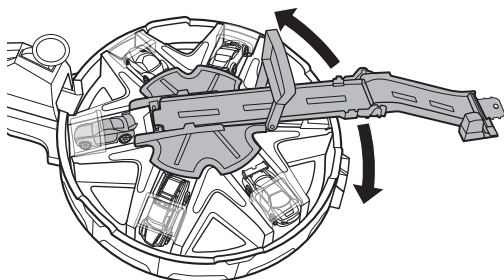

1. Rotate base so the parking bay and launcher are NOT aligned.

2. Open gate and drive car up the ramp.

NOT FOR USE WITH SOME HOT WHEELS® VEHICLES.

TO PLAY (CONTD.)

3. Lift track to load car into parking bay.

4. Rotate track and load other cars (not included).

5. Rotate the base to load car into launcher.

6. Slam the launch pad to launch car!
Rotate the base to load and launch next car.

INCLUDES ONE VEHICLE,
ADDITIONAL VEHICLES SOLD SEPARATELY.