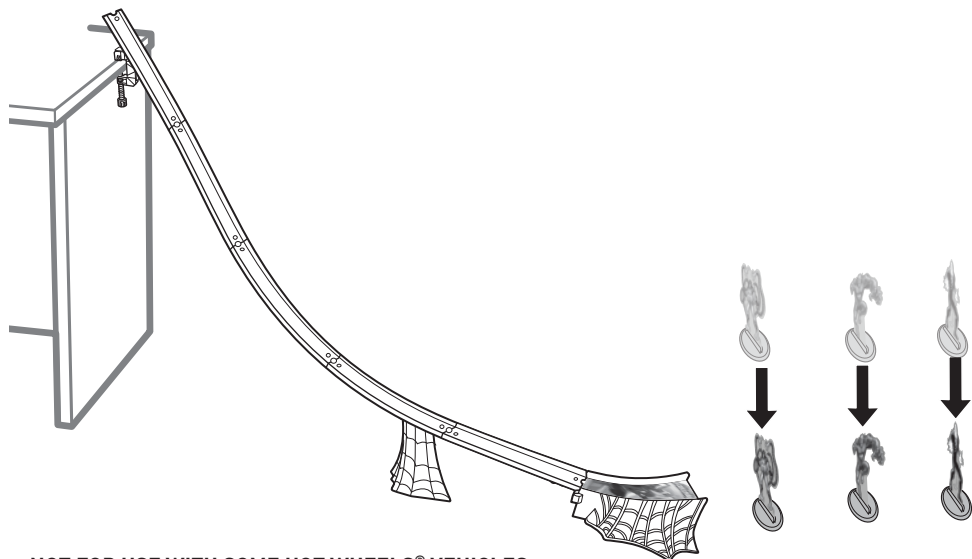

SPIDEY'S SPEED DROP™

CDJ22-1100198023

4+

service.mattel.com
HOTWHEELS.COM

PLEASE KEEP THESE INSTRUCTIONS FOR FUTURE REFERENCE AS THEY CONTAIN IMPORTANT INFORMATION.

CONTENTS

ASSEMBLY

1. ATTACH CLAMP TO TABLETOP.

2.

3.

ASSEMBLY (CONTD.)

4.

TO PLAY

1. LINE UP THE VILLAIN STANDEES.

NOT FOR USE WITH SOME HOT WHEELS® VEHICLES.

TO PLAY (CONTD.)

2.

LAUNCH CAR DOWN THE DROP AND TRY TO KNOCK OUT ALL 3 VILLAINS!

3.

REPOSITION VILLIAN STANDEES FOR A NEW CHALLENGE EVERY TIME!