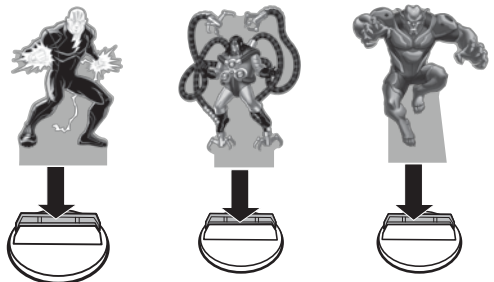

SPIDEY'S SPEED DROP™

CDJ22-1100198023

4+

service.mattel.com
HOTWHEELS.COM

PLEASE KEEP THESE INSTRUCTIONS FOR FUTURE REFERENCE AS THEY CONTAIN IMPORTANT INFORMATION.

CONTENTS

ASSEMBLY

1. ATTACH CLAMP TO TABLETOP.

2.

3.

ASSEMBLY (CONTD.)

4.

TO PLAY

1. LINE UP THE VILLAIN STANDEES.

NOT FOR USE WITH SOME HOT WHEELS® VEHICLES.

TO PLAY (CONTD.)

2.

LAUNCH CAR DOWN THE DROP AND TRY TO KNOCK OUT ALL 3 VILLAINS!

3.

REPOSITION VILLIAN STANDEES FOR A NEW CHALLENGE EVERY TIME!