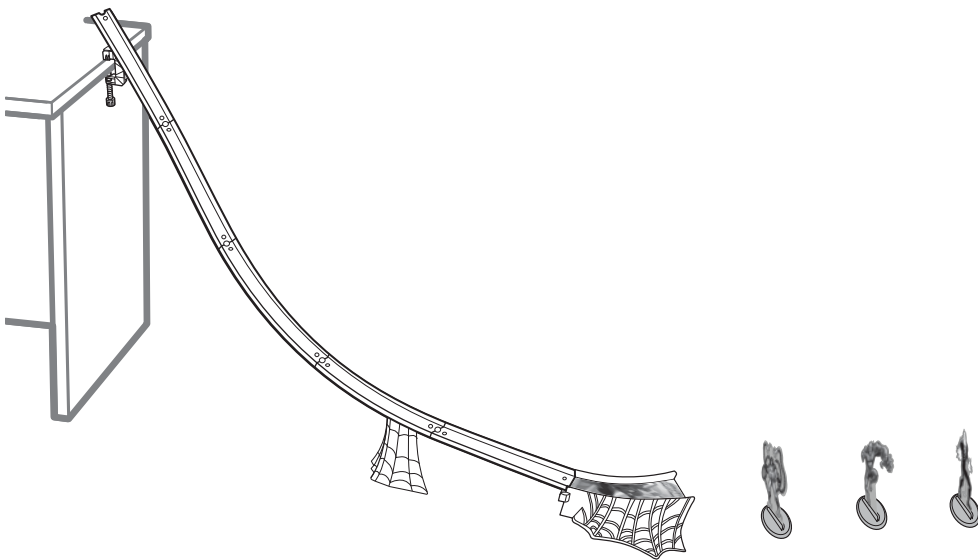

SPIDEY'S SPEED DROP™

CDJ22-1100198023

4+

service.mattel.com
HOTWHEELS.COM

PLEASE KEEP THESE INSTRUCTIONS FOR FUTURE REFERENCE AS THEY CONTAIN IMPORTANT INFORMATION.

CONTENTS

ASSEMBLY

1. ATTACH CLAMP TO TABLETOP.

2.

3.

ASSEMBLY (CONTD.)

4.

TO PLAY

1. LINE UP THE VILLAIN STANDEES.

NOT FOR USE WITH SOME HOT WHEELS® VEHICLES.

TO PLAY (CONTD.)

2.

LAUNCH CAR DOWN THE DROP AND TRY TO KNOCK OUT ALL 3 VILLAINS!

3.

REPOSITION VILLIAN STANDEES FOR A NEW CHALLENGE EVERY TIME!