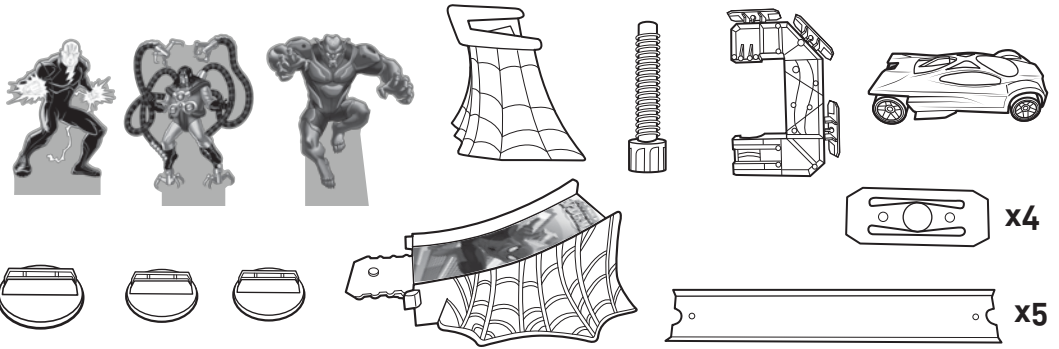

SPIDEY'S SPEED DROP™

CDJ22-1100198023

4+

service.mattel.com
HOTWHEELS.COM

PLEASE KEEP THESE INSTRUCTIONS FOR FUTURE REFERENCE AS THEY CONTAIN IMPORTANT INFORMATION.

CONTENTS

ASSEMBLY

1. ATTACH CLAMP TO TABLETOP.

2.

3.

ASSEMBLY (CONTD.)

4.

TO PLAY

1. LINE UP THE VILLAIN STANDEES.

NOT FOR USE WITH SOME HOT WHEELS® VEHICLES.

TO PLAY (CONTD.)

2.

LAUNCH CAR DOWN THE DROP AND TRY TO KNOCK OUT ALL 3 VILLAINS!

3.

REPOSITION VILLIAN STANDEES FOR A NEW CHALLENGE EVERY TIME!