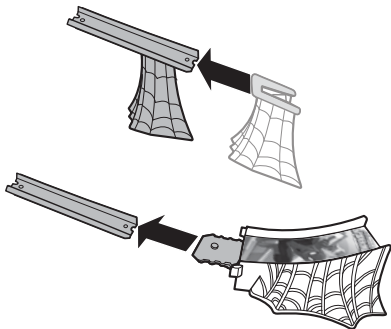

SPIDEY'S SPEED DROP™

CDJ22-1100198023

4+

service.mattel.com
HOTWHEELS.COM

PLEASE KEEP THESE INSTRUCTIONS FOR FUTURE REFERENCE AS THEY CONTAIN IMPORTANT INFORMATION.

CONTENTS

ASSEMBLY

1. ATTACH CLAMP TO TABLETOP.

2.

3.

ASSEMBLY (CONTD.)

4.

TO PLAY

1. LINE UP THE VILLAIN STANDEES.

NOT FOR USE WITH SOME HOT WHEELS® VEHICLES.

TO PLAY (CONTD.)

2.

LAUNCH CAR DOWN THE DROP AND TRY TO KNOCK OUT ALL 3 VILLAINS!

3.

REPOSITION VILLIAN STANDEES FOR A NEW CHALLENGE EVERY TIME!