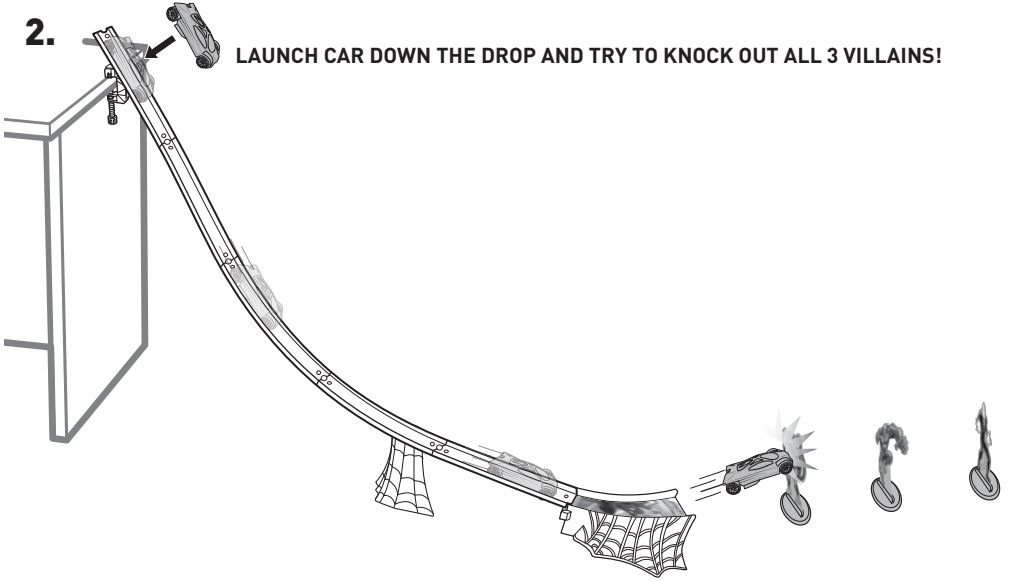

SPIDEY'S SPEED DROP™

CDJ22-1100198023

4+

service.mattel.com
HOTWHEELS.COM

PLEASE KEEP THESE INSTRUCTIONS FOR FUTURE REFERENCE AS THEY CONTAIN IMPORTANT INFORMATION.

CONTENTS

ASSEMBLY

1. ATTACH CLAMP TO TABLETOP.

2.

3.

ASSEMBLY (CONTD.)

4.

TO PLAY

1. LINE UP THE VILLAIN STANDEES.

NOT FOR USE WITH SOME HOT WHEELS® VEHICLES.

TO PLAY (CONTD.)

2.

LAUNCH CAR DOWN THE DROP AND TRY TO KNOCK OUT ALL 3 VILLAINS!

3.

REPOSITION VILLIAN STANDEES FOR A NEW CHALLENGE EVERY TIME!