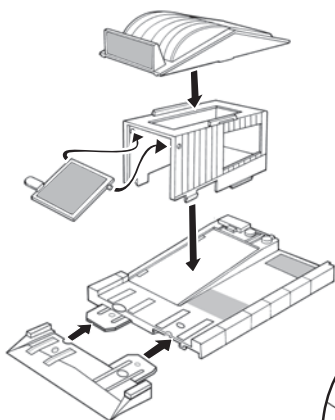

ASSEMBLY ADULT ASSEMBLY REQUIRED.

1.