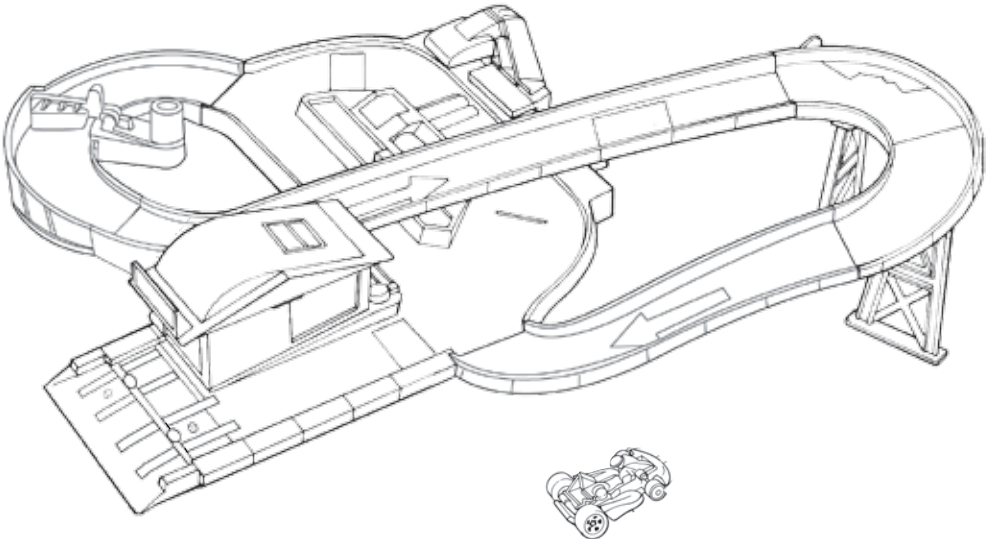

INSTRUCTIONS

CITY CITY SPEEDWAY

4+

service.mattel.com

HOTWHEELS.COM

WARNING:
CHOKING HAZARD - Small parts.
Not for children under 3 years.

CDJ34_1100274332_DOM

PLEASE KEEP THESE INSTRUCTIONS FOR FUTURE
REFERENCE AS THEY CONTAIN IMPORTANT INFORMATION.

2.

3. Tune your racer.

4.

TO PLAY (CONTD.)

5. Car launcher

6. Lock gate

7. Open lock for crash gate.

8.