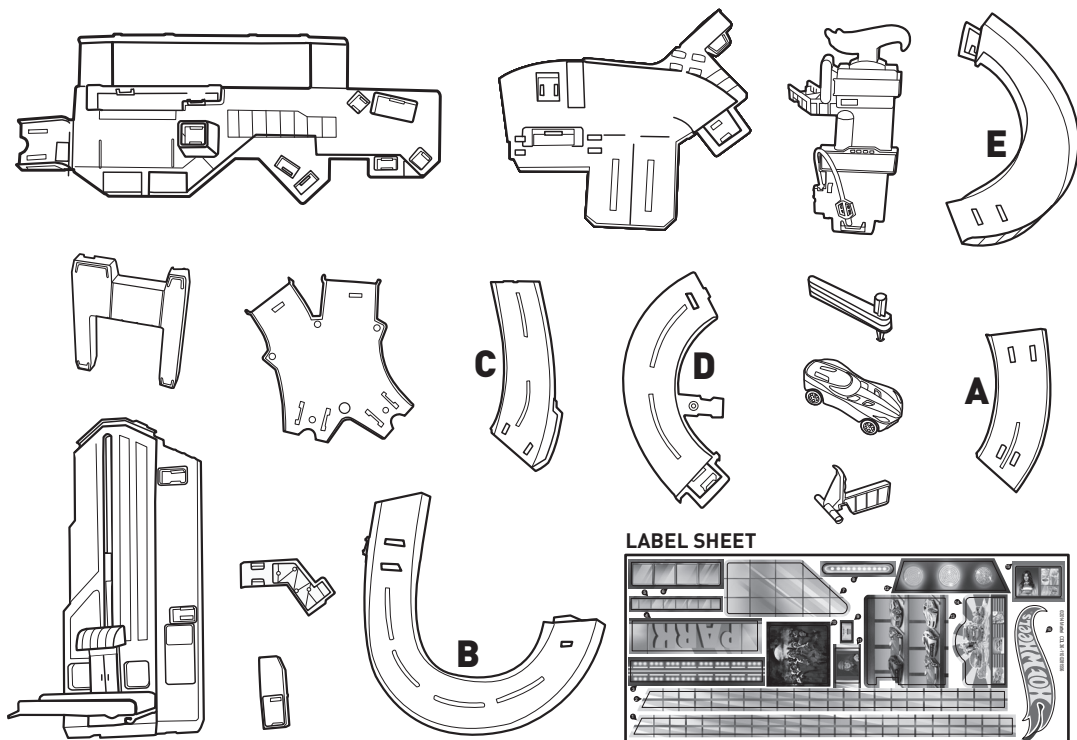

SPEEDTROPOLIS™

4+

service.mattel.com
HOTWHEELS.COM

CDL36_0970_G1
1100303025_DOM

PLEASE KEEP THESE INSTRUCTIONS FOR FUTURE REFERENCE AS THEY CONTAIN IMPORTANT INFORMATION.

CONTENTS

APPLY LABELS

ASSEMBLY

Refer to letter on toy parts and this page to help with assembly.

1.

2.

3.

4.

5.

6.

7.

8.

9.

10.

TO PLAY (A)

1. LOAD AND LIFT VEHICLE TO SECOND FLOOR.

2. TILT TO LAUNCH VEHICLE.

3. FILL UP.

4. STAY AND PARK...

5. OR PUSH VEHICLE TO CONTINUE DOWN RAMP.

TO PLAY (B)

1. LOAD VEHICLE.

2. LIFT VEHICLE TO FIRST FLOOR.

3. TILT TO LAUNCH VEHICLE.

MORE WAYS TO PLAY

CONNECT TO OTHER HOT WHEELS® SETS
(SOLD SEPARATELY).