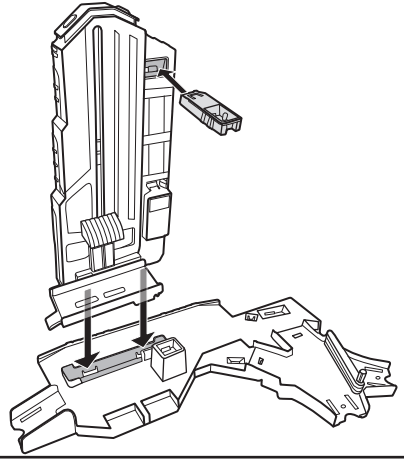

SPEEDTROPOLIS™

4+

service.mattel.com
HOTWHEELS.COM

CDL36_0970_G1
1100303025_DOM

PLEASE KEEP THESE INSTRUCTIONS FOR FUTURE REFERENCE AS THEY CONTAIN IMPORTANT INFORMATION.

CONTENTS

APPLY LABELS

ASSEMBLY

Refer to letter on toy parts and this page to help with assembly.

1.

2.

3.

4.

5.

6.

7.

5. OR PUSH VEHICLE TO CONTINUE DOWN RAMP.

TO PLAY (B)

1. LOAD VEHICLE.

2. LIFT VEHICLE TO FIRST FLOOR.

3. TILT TO LAUNCH VEHICLE.

MORE WAYS TO PLAY

CONNECT TO OTHER HOT WHEELS® SETS
(SOLD SEPARATELY).