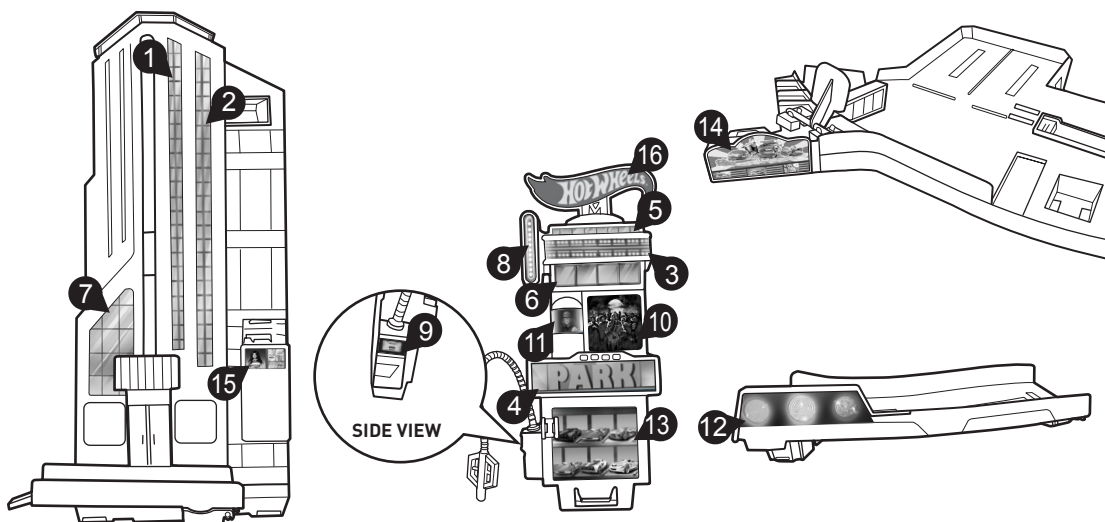

SPEEDTROPOLIS™

4+

service.mattel.com
HOTWHEELS.COM

CDL36_0970_G1
1100303025_DOM

PLEASE KEEP THESE INSTRUCTIONS FOR FUTURE REFERENCE AS THEY CONTAIN IMPORTANT INFORMATION.

CONTENTS

APPLY LABELS

ASSEMBLY

Refer to letter on toy parts and this page to help with assembly.

1.

2.

3.

4.

5.

6.

7.

8.

9.

10.

TO PLAY (A)

1. LOAD AND LIFT VEHICLE TO SECOND FLOOR.

2. TILT TO LAUNCH VEHICLE.

3. FILL UP.

4. STAY AND PARK...

5. OR PUSH VEHICLE TO CONTINUE DOWN RAMP.

TO PLAY (B)

1. LOAD VEHICLE.

2. LIFT VEHICLE TO FIRST FLOOR.

3. TILT TO LAUNCH VEHICLE.

MORE WAYS TO PLAY

CONNECT TO OTHER HOT WHEELS® SETS
(SOLD SEPARATELY).