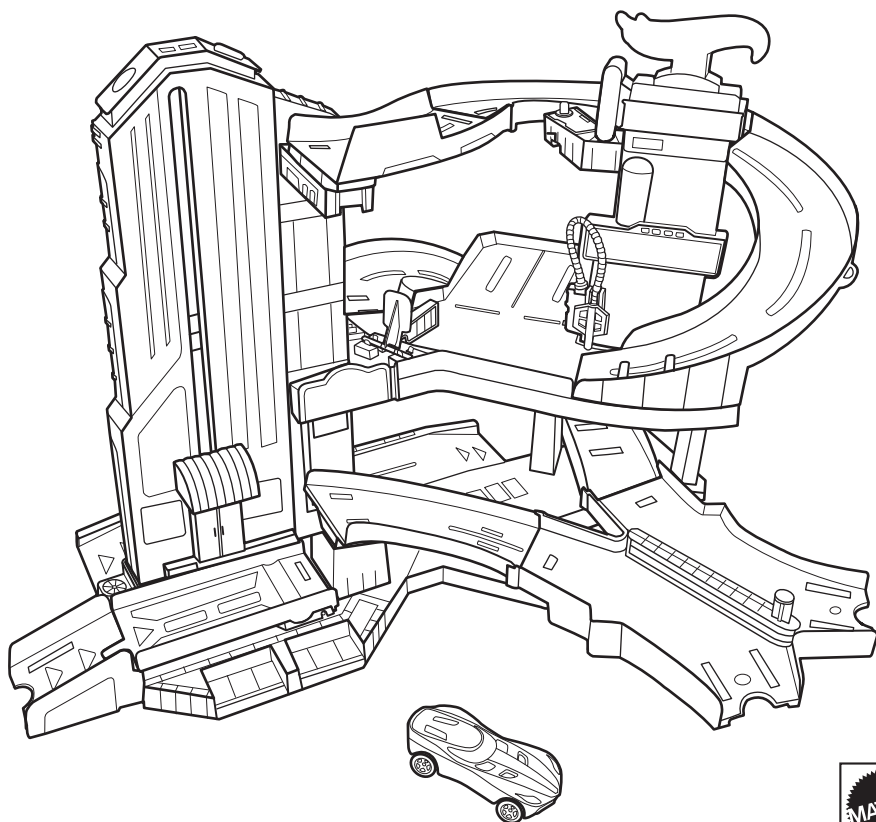

SPEEDTROPOLIS™

4+

service.mattel.com
HOTWHEELS.COM

CDL36_0970_G1
1100303025_DOM

PLEASE KEEP THESE INSTRUCTIONS FOR FUTURE REFERENCE AS THEY CONTAIN IMPORTANT INFORMATION.

CONTENTS

APPLY LABELS

ASSEMBLY

Refer to letter on toy parts and this page to help with assembly.

1.

2.

3.

4.

5.

6.

7.

5. OR PUSH VEHICLE TO CONTINUE DOWN RAMP.

TO PLAY (B)

1. LOAD VEHICLE.

2. LIFT VEHICLE TO FIRST FLOOR.

3. TILT TO LAUNCH VEHICLE.

MORE WAYS TO PLAY

CONNECT TO OTHER HOT WHEELS® SETS
(SOLD SEPARATELY).