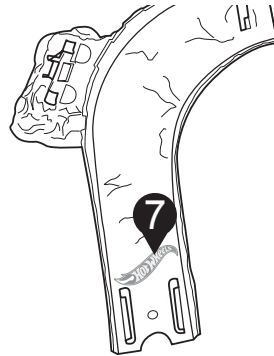

APPLY LABELS