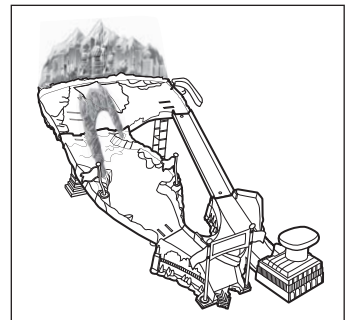

# SNOWDRIFT SPINOUT™ TRACK SET INSTRUCTIONS

4+

# 3 / LET'S PLAY

- 1 Fold ramp up, move diverter left and load car.

- 2 Hit launch pad to launch car!  
Try hitting harder or softer to vary the spinout action.

**3** Crash into the trigger to drop the "avalanche" ramp!