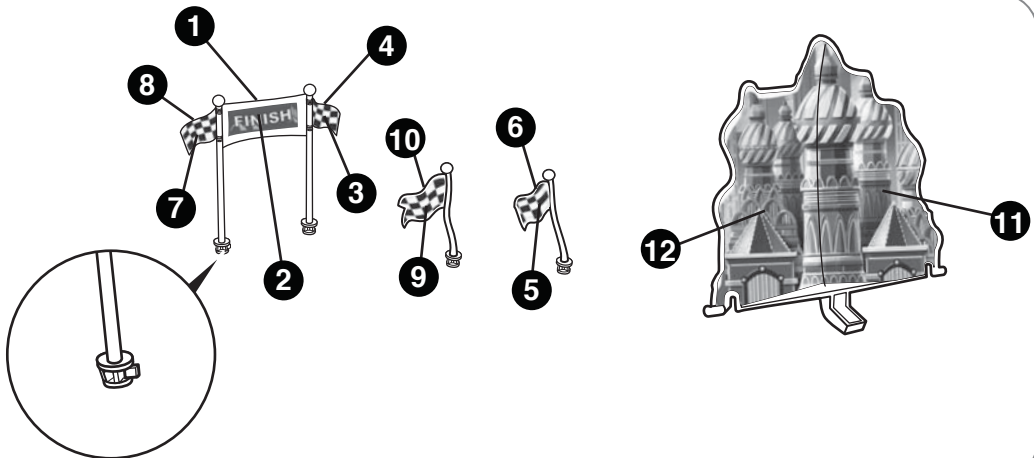

1 / APPLY LABELS