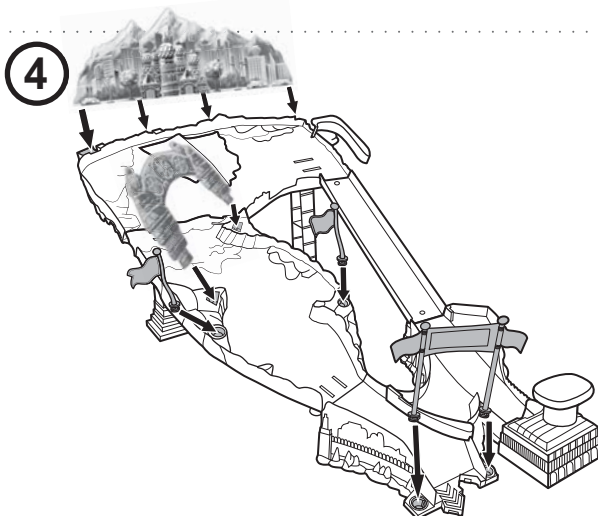

# SNOWDRIFT SPINOUT™ TRACK SET INSTRUCTIONS

4+

# 3 / LET'S PLAY

- 1 Fold ramp up, move diverter left and load car.

- 2 Hit launch pad to launch car!  
Try hitting harder or softer to vary the spinout action.

**3** Crash into the trigger to drop the "avalanche" ramp!