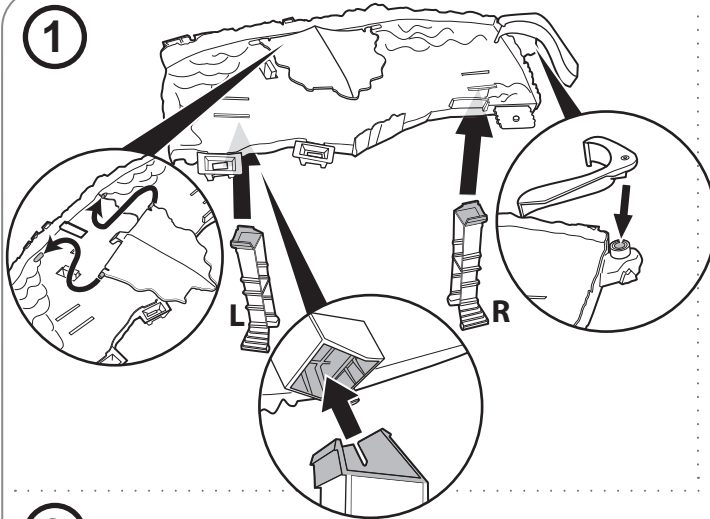

# SNOWDRIFT SPINOUT™ TRACK SET INSTRUCTIONS

4+

# 3 / LET'S PLAY

- 1 Fold ramp up, move diverter left and load car.

- 2 Hit launch pad to launch car!  
Try hitting harder or softer to vary the spinout action.

**3** Crash into the trigger to drop the "avalanche" ramp!