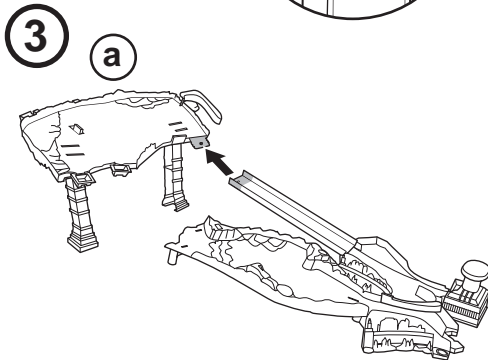

# SNOWDRIFT SPINOUT™ TRACK SET INSTRUCTIONS

4+

# 3 / LET'S PLAY

- 1 Fold ramp up, move diverter left and load car.

- 2 Hit launch pad to launch car!  
Try hitting harder or softer to vary the spinout action.

**3** Crash into the trigger to drop the "avalanche" ramp!