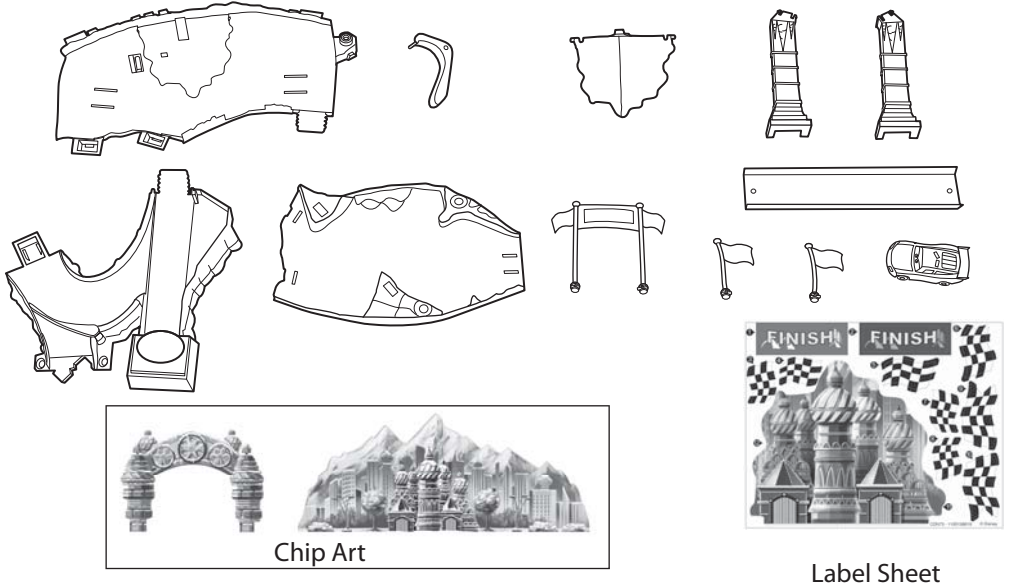

# SNOWDRIFT SPINOUT™ TRACK SET INSTRUCTIONS

4+

## CONTENTS

# 3 / LET'S PLAY

- 1 Fold ramp up, move diverter left and load car.

- 2 Hit launch pad to launch car!  
Try hitting harder or softer to vary the spinout action.

**3** Crash into the trigger to drop the "avalanche" ramp!