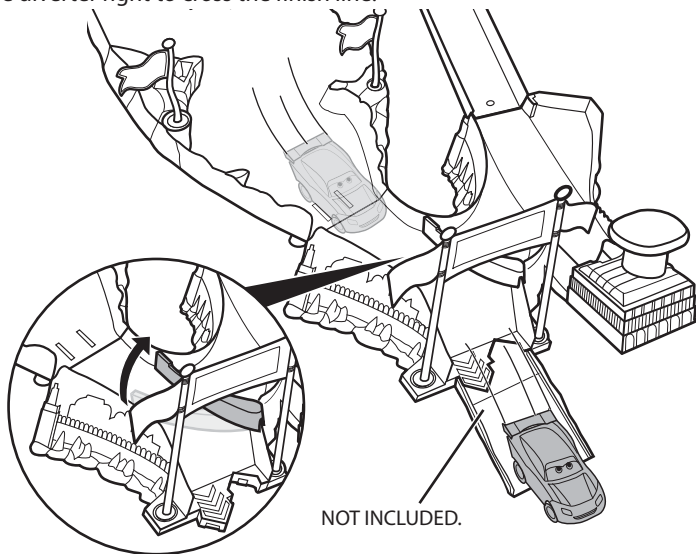

# 3 / LET'S PLAY

- 1 Fold ramp up, move diverter left and load car.

- 2 Hit launch pad to launch car!  
Try hitting harder or softer to vary the spinout action.

**3** Crash into the trigger to drop the "avalanche" ramp!

**4** Move diverter right to cross the finish line!

NOT INCLUDED.

NOT FOR USE WITH SOME CARS VEHICLES.

WORKS WITH OTHER STORY SETS. SOLD SEPARATELY, SUBJECT TO AVAILABILITY.

©2014 Mattel. All Rights Reserved. ® and ™ designate U.S. trademarks of Mattel, except as noted. Mattel, Inc., 636 Girard Avenue, East Aurora, NY 14052, U.S.A. Consumer Services 1-800-524-8697. Mattel U.K. Ltd., Vanwall Business Park, Maidenhead SL6 4UB. Helpline 01628 500303. Mattel Australia Pty., Ltd., Richmond, Victoria. 3121. Consumer Advisory Service - 1300 135 312. Mattel East Asia Ltd., Room 503-09, North Tower, World Finance Centre, Harbour City, Tsimshatsui, HK, China. Diimport & Diedarkan Oleh: Mattel Southeast Asia Pte. Ltd., No 19-1, Tower 3 Avenue 7, Bangsar South City, No 8, Jalan Kerinchi, 59200 Kuala Lumpur, Malaysia. Tel: 03-78803817, Fax: 03-78803867.