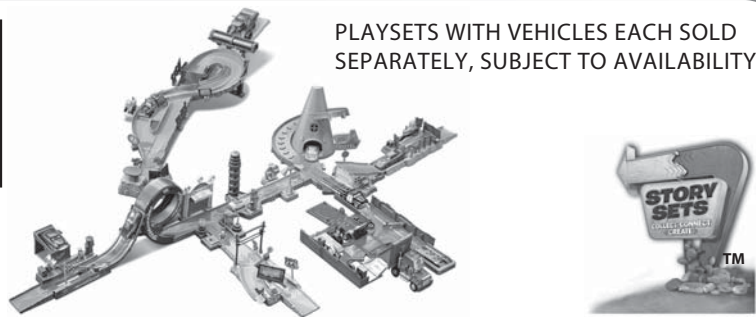

4 / COLLECT & CONNECT STORY SETS

EASY TO CONNECT!

PLAYSETS WITH VEHICLES EACH SOLD SEPARATELY, SUBJECT TO AVAILABILITY.

©2014 Mattel. All Rights Reserved. © and ™ designate U.S. trademarks of Mattel, except as noted. Mattel, Inc., 636 Girard Avenue, East Aurora, NY 14052, U.S.A. Consumer Services 1-800-524-8697. Mattel U.K. Ltd., Vanwall Business Park, Maidenhead SL6 4UB. Helpline 01628 500303. Mattel Australia Pty., Ltd., Richmond, Victoria. 3121. Consumer Advisory Service - 1300 135 312. Mattel East Asia Ltd., Room 503-09, North Tower, World Finance Centre, Harbour City, Tsimshatsui, HK, China. Diimport & Diedarkan Oleh: Mattel Southeast Asia Pte. Ltd., No 19-1, Tower 3 Avenue 7, Bangsar South City, No 8, Jalan Kerinchi, 59200 Kuala Lumpur, Malaysia. Tel: 03-78803817, Fax: 03-78803867.

Mercury™
© Disney/Pixar

www.disney.com/cars

service.mattel.com

CDP75-1100315001_G1_DOM

HIGHWAY HIDEOUT PLAY & RACE LAUNCHER INSTRUCTIONS

4+