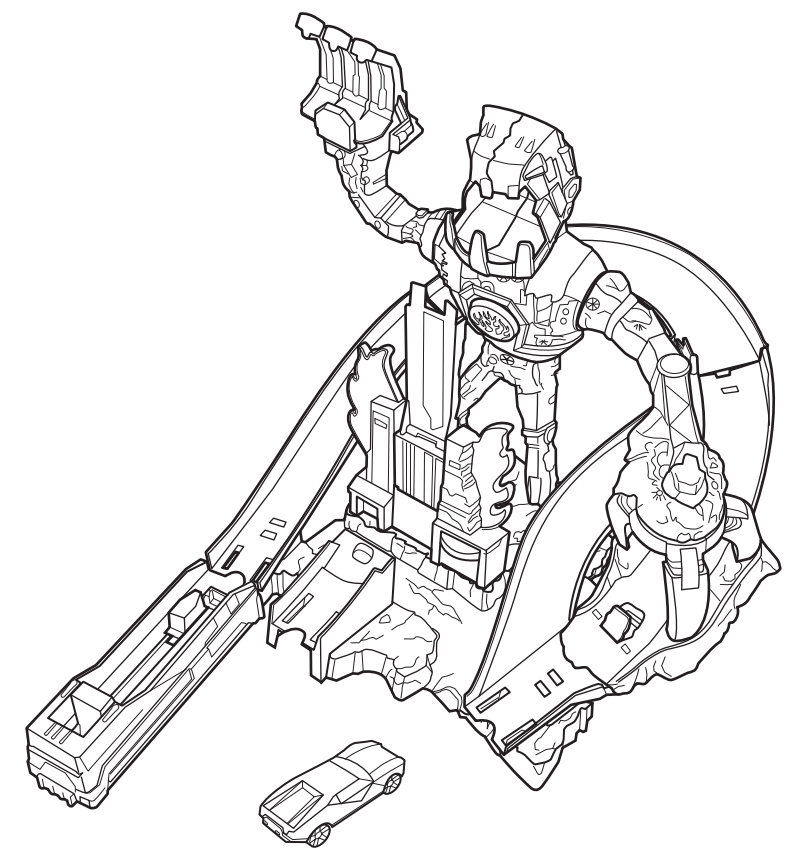

A. 1ST LAUNCH POINT

1. 

2.  LAUNCH AROUND THE BEND!

3.  ROBOT TEARS UP THE ROAD!

4.  CAR AVOIDS THE ROBOT.

B. 2ND LAUNCH POINT

1. 

2.  HIT BUILDING TO DROP RAMP!

3. 

4. **4. CRASH INTO ROBOT'S CHEST TO RESCUE CARS AND BLAST HIS HEAD OFF!**

 RESET

a  RESET

b  RESET

WARNING: DO NOT AIM AT EYES OR FACE. ONLY USE PROJECTILES SUPPLIED WITH THIS TOY. DO NOT FIRE AT POINT-BLANK RANGE.

C. 3RD LAUNCH POINT

1. 

2.  LAUNCH AROUND THE OTHER WAY!

NITROBOT ATTACK™

4+

service.mattel.com
HOTWHEELS.COM

CDR06_0970
1100306807_DOM

PLEASE KEEP THESE INSTRUCTIONS FOR FUTURE REFERENCE AS THEY CONTAIN IMPORTANT INFORMATION.

CONTENTS

APPLY LABELS

FRONT

BACK

ASSEMBLY

ONE-TIME ASSEMBLY

ONE-TIME ASSEMBLY

BACK VIEW