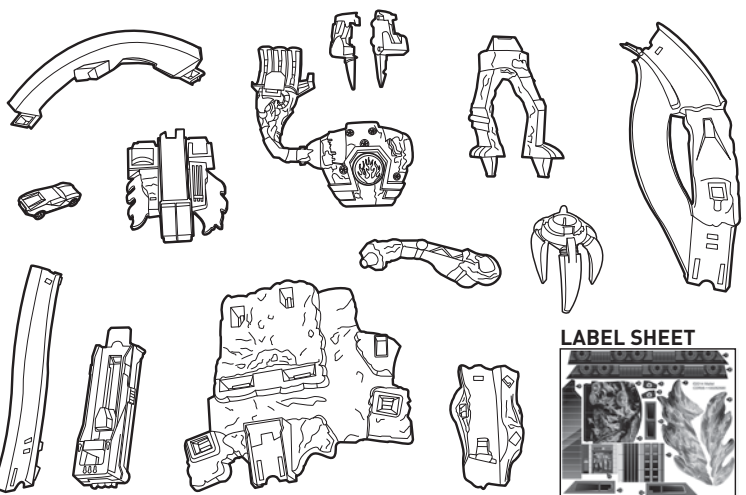

A. 1ST LAUNCH POINT

1. 

2.  LAUNCH AROUND THE BEND!

3.  ROBOT TEARS UP THE ROAD!

4.  CAR AVOIDS THE ROBOT.

B. 2ND LAUNCH POINT

1. 

2.  HIT BUILDING TO DROP RAMP!

C. 3RD LAUNCH POINT

1. 

2.  LAUNCH AROUND THE OTHER WAY!

NITROBOT ATTACK™

4+

service.mattel.com
HOTWHEELS.COM

CDR06_0970
1100306807_DOM

PLEASE KEEP THESE INSTRUCTIONS FOR FUTURE REFERENCE AS THEY CONTAIN IMPORTANT INFORMATION.

CONTENTS

APPLY LABELS

FRONT

BACK

ASSEMBLY

ONE-TIME ASSEMBLY

ONE-TIME ASSEMBLY

BACK VIEW

BOTTOM VIEW

BOTTOM VIEW

ONE-TIME ASSEMBLY

3 LAUNCH POINTS

NOT FOR USE WITH SOME HOT WHEELS® VEHICLES.
INCLUDES ONE VEHICLE. ADDITIONAL VEHICLES SOLD SEPARATELY.

CONNECT TO OTHER HOT WHEELS® SETS (SOLD SEPARATELY).