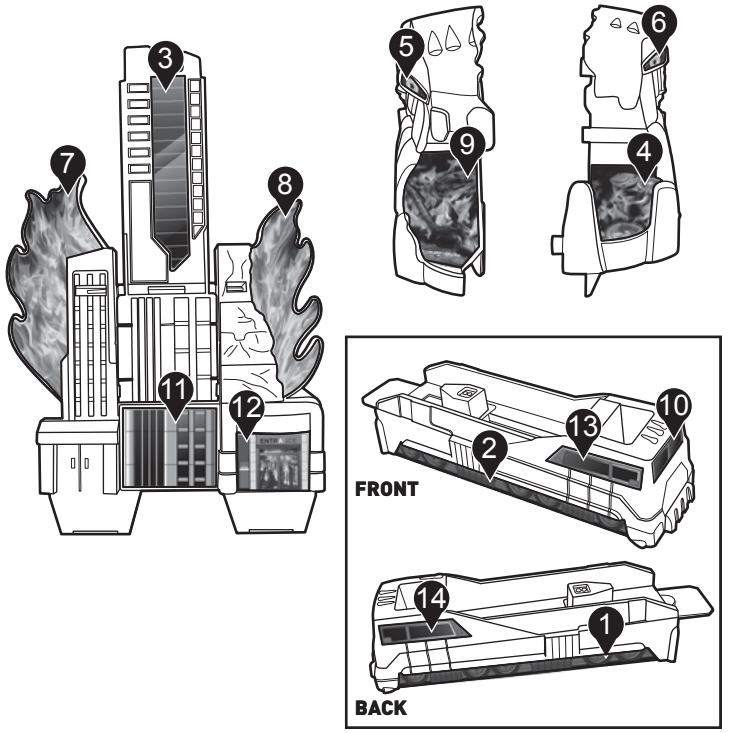

CONTENTS

APPLY LABELS

FRONT

BACK

ASSEMBLY

ONE-TIME ASSEMBLY

ONE-TIME ASSEMBLY

BACK VIEW

BOTTOM VIEW

BOTTOM VIEW

ONE-TIME ASSEMBLY

3 LAUNCH POINTS

NOT FOR USE WITH SOME HOT WHEELS® VEHICLES.
INCLUDES ONE VEHICLE. ADDITIONAL VEHICLES SOLD SEPARATELY.

CONNECT TO OTHER HOT WHEELS® SETS (SOLD SEPARATELY).