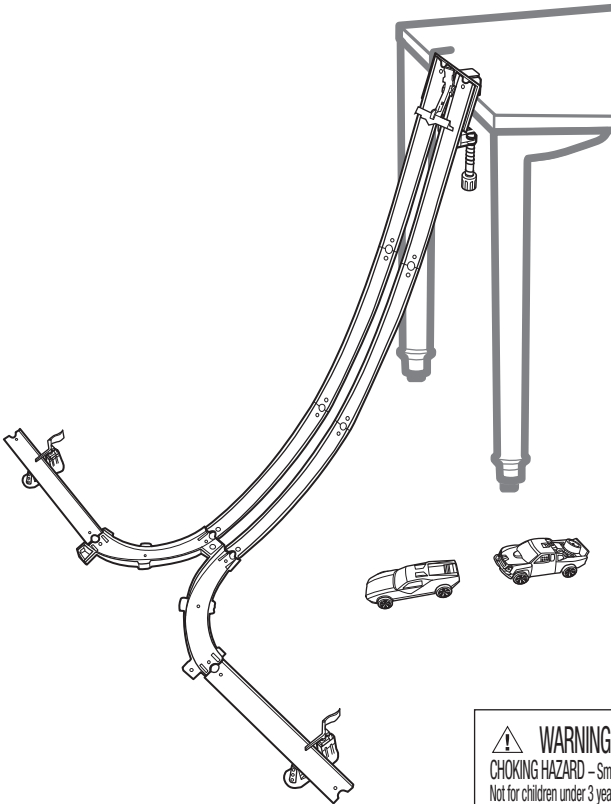

# DROP DOWN CHALLENGE™

**4+**

service.mattel.com  
**HOTWHEELS.COM**

 **WARNING:**  
CHOKING HAZARD - Small parts.  
Not for children under 3 years.

CFC27-1100409107\_DOM  
Asst BMK58  
CDM43-1100410293\_DOM  
Asst BGJ08