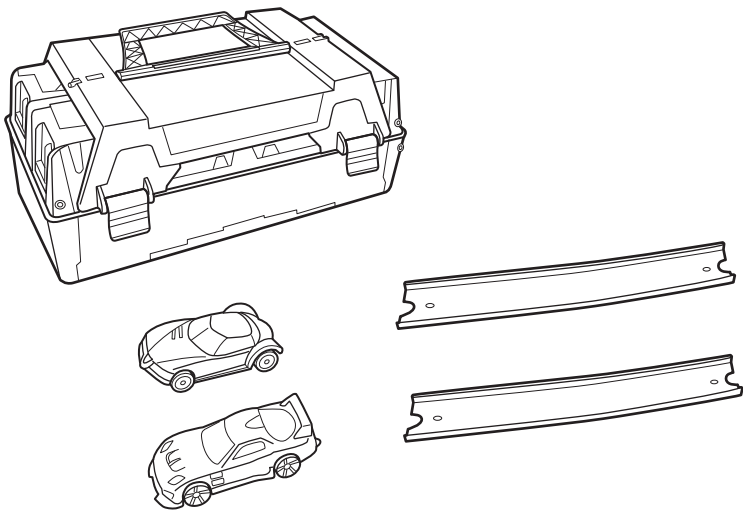

CONTENTS

SET UP

1.

2. Fold out the launchers.