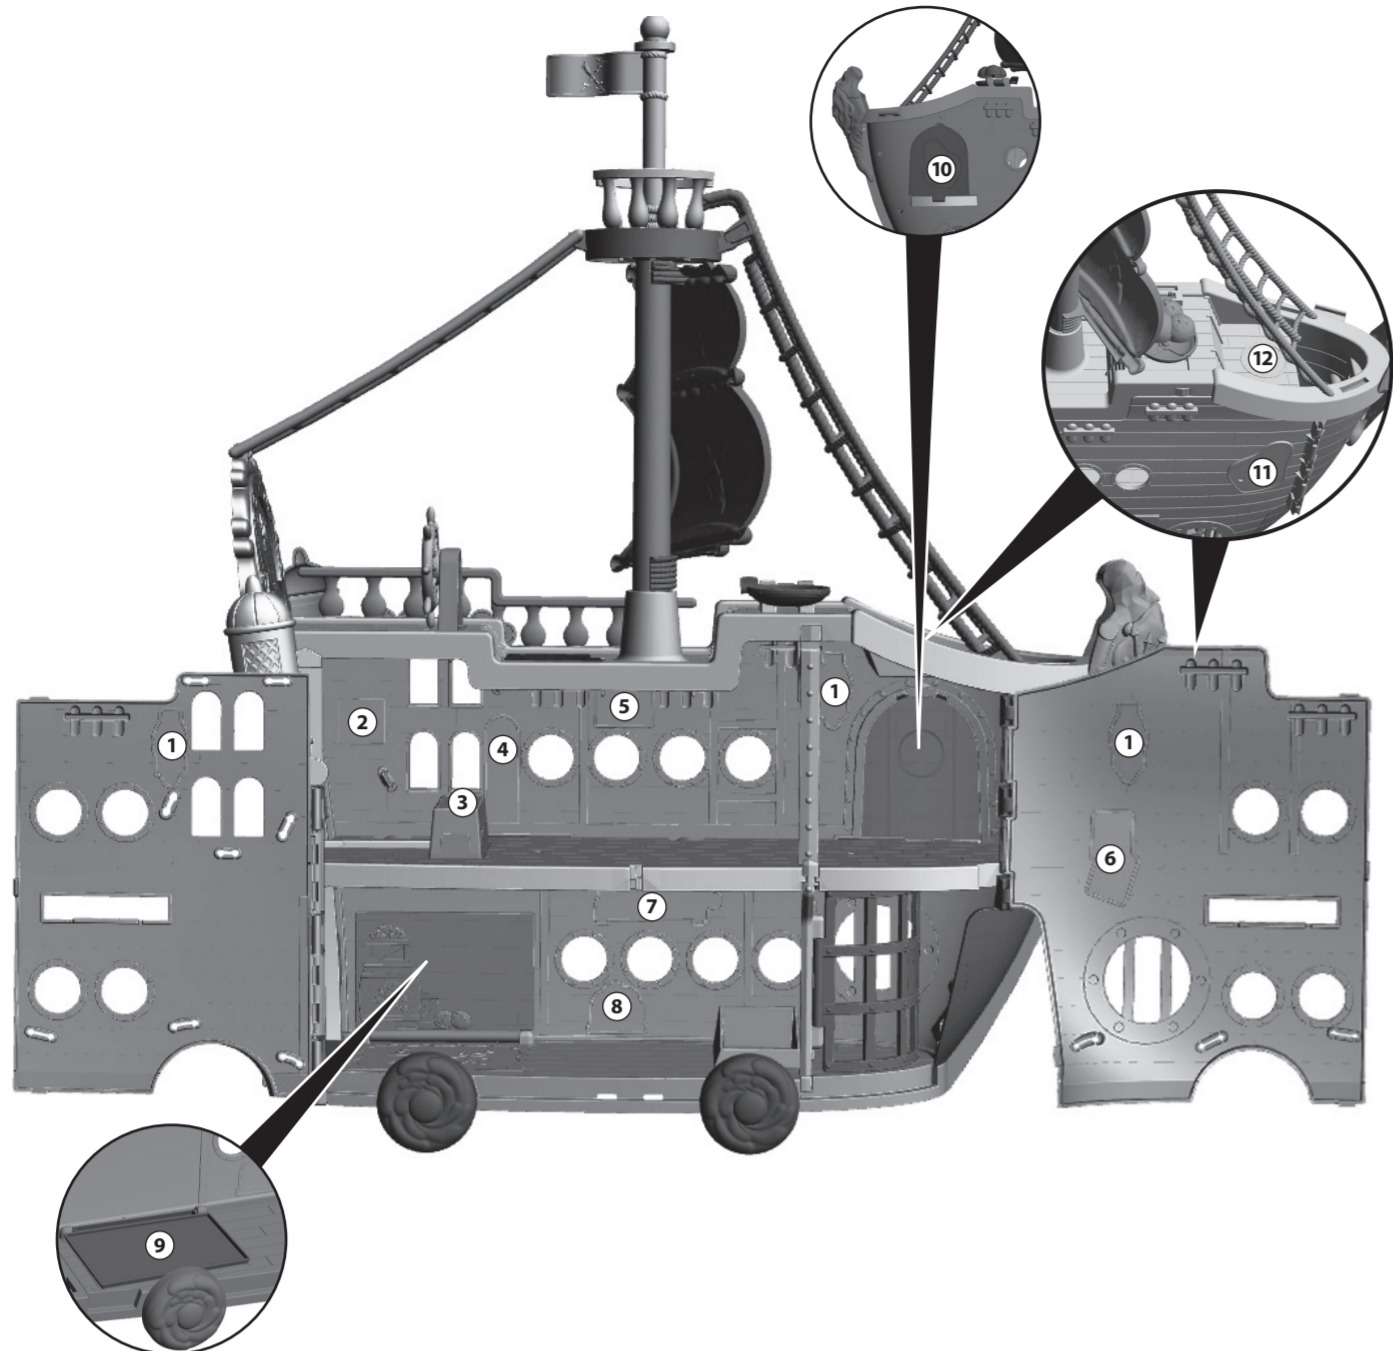

LABEL PLACEMENT

Add the labels to the playset after assembly by using the corresponding numbers on the label sheet (included).

© Disney
Visit DisneyJunior.com
©2015 Mattel. All Rights Reserved.
* and ™ designate U.S. trademarks of Mattel, except as noted.
PRINTED IN CHINA.
Mattel East Asia Ltd., Room 503-09, North Tower, World Finance Centre, Harbour City, Tsimshatsui, HK, China.

CGJ70

CGJ70-0970
1100370489-DOM

Mighty Colossus

INSTRUCTIONS

Keep these instructions for future reference as they contain important information.