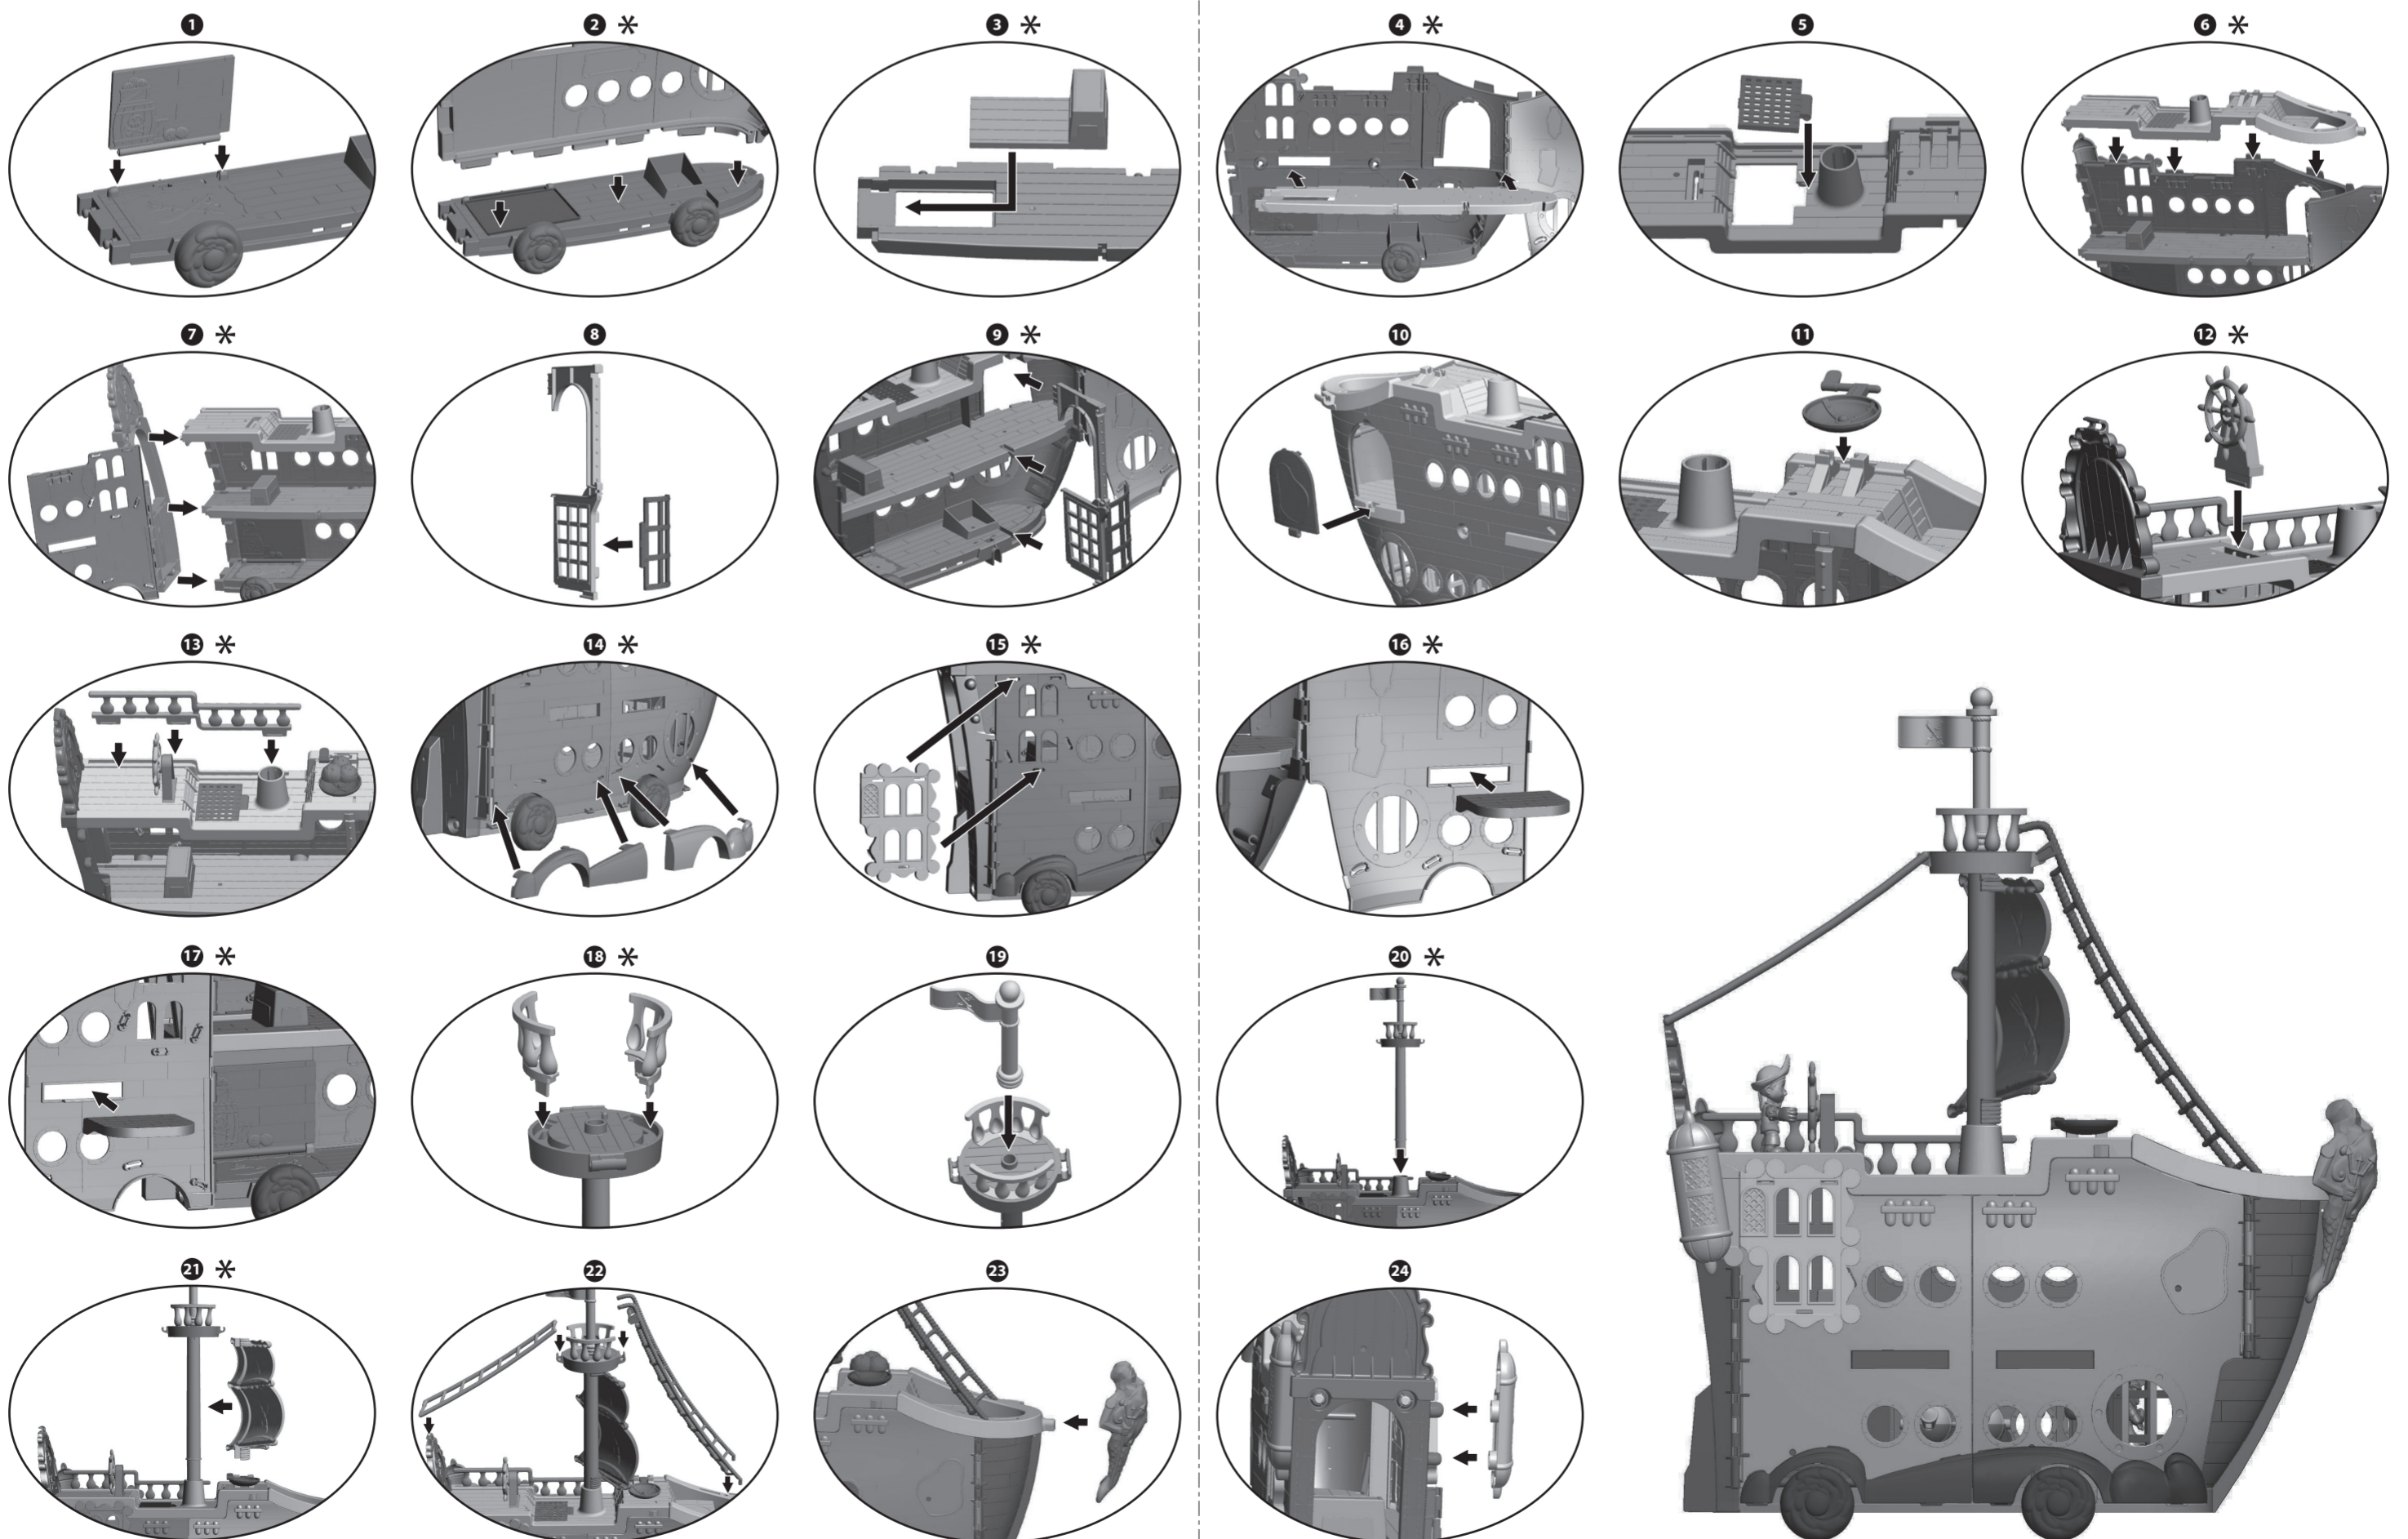

ASSEMBLY

* **NOTE:** Assembly steps that are marked with a star are "one-time snaps". Press firmly until each part clicks into place. Once these parts are put together, they cannot be taken apart.