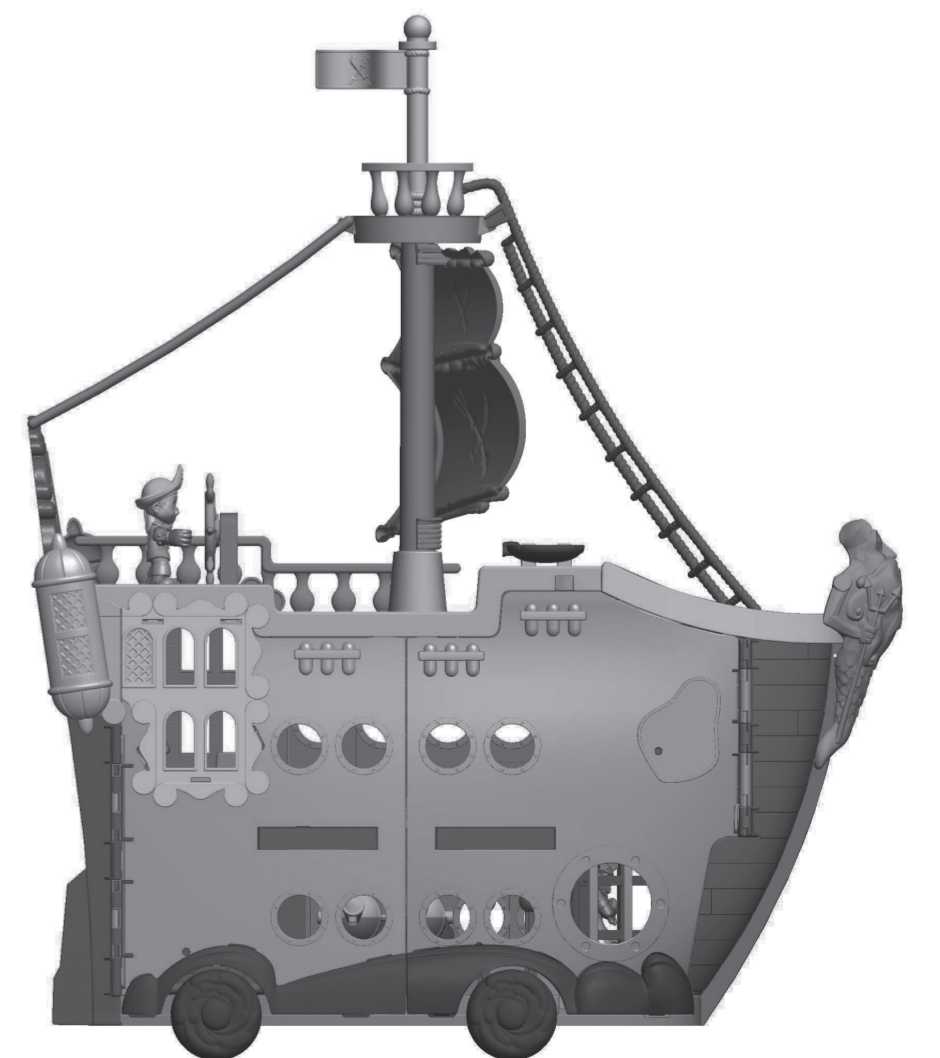

Item No : CJG80-0970
1100692834-DOM
Size : 29.7cm x 42 cm
Paper : 100% Recycled Paper, 70 gsm
Color : Black + Black
Date : 11, March, 2015 (Tracy Mui)