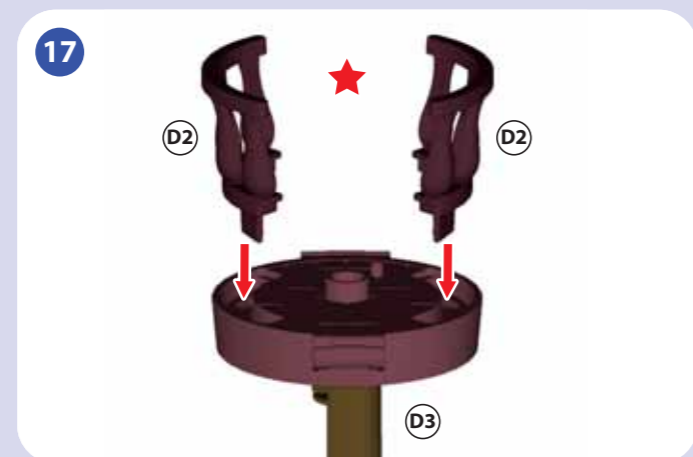

CGJ70-0970-G1
 1100370489-DOM

Mighty Colossus

INSTRUCTIONS

Keep these instructions for future reference as they contain important information.

ASSEMBLY PARTS

ADDITIONAL PLAY PIECES

ASSEMBLY

★ **NOTE:** Assembly steps that are marked with a star are "one-time snaps". Press firmly until each part clicks into place. Once these parts are put together, they cannot be taken apart.