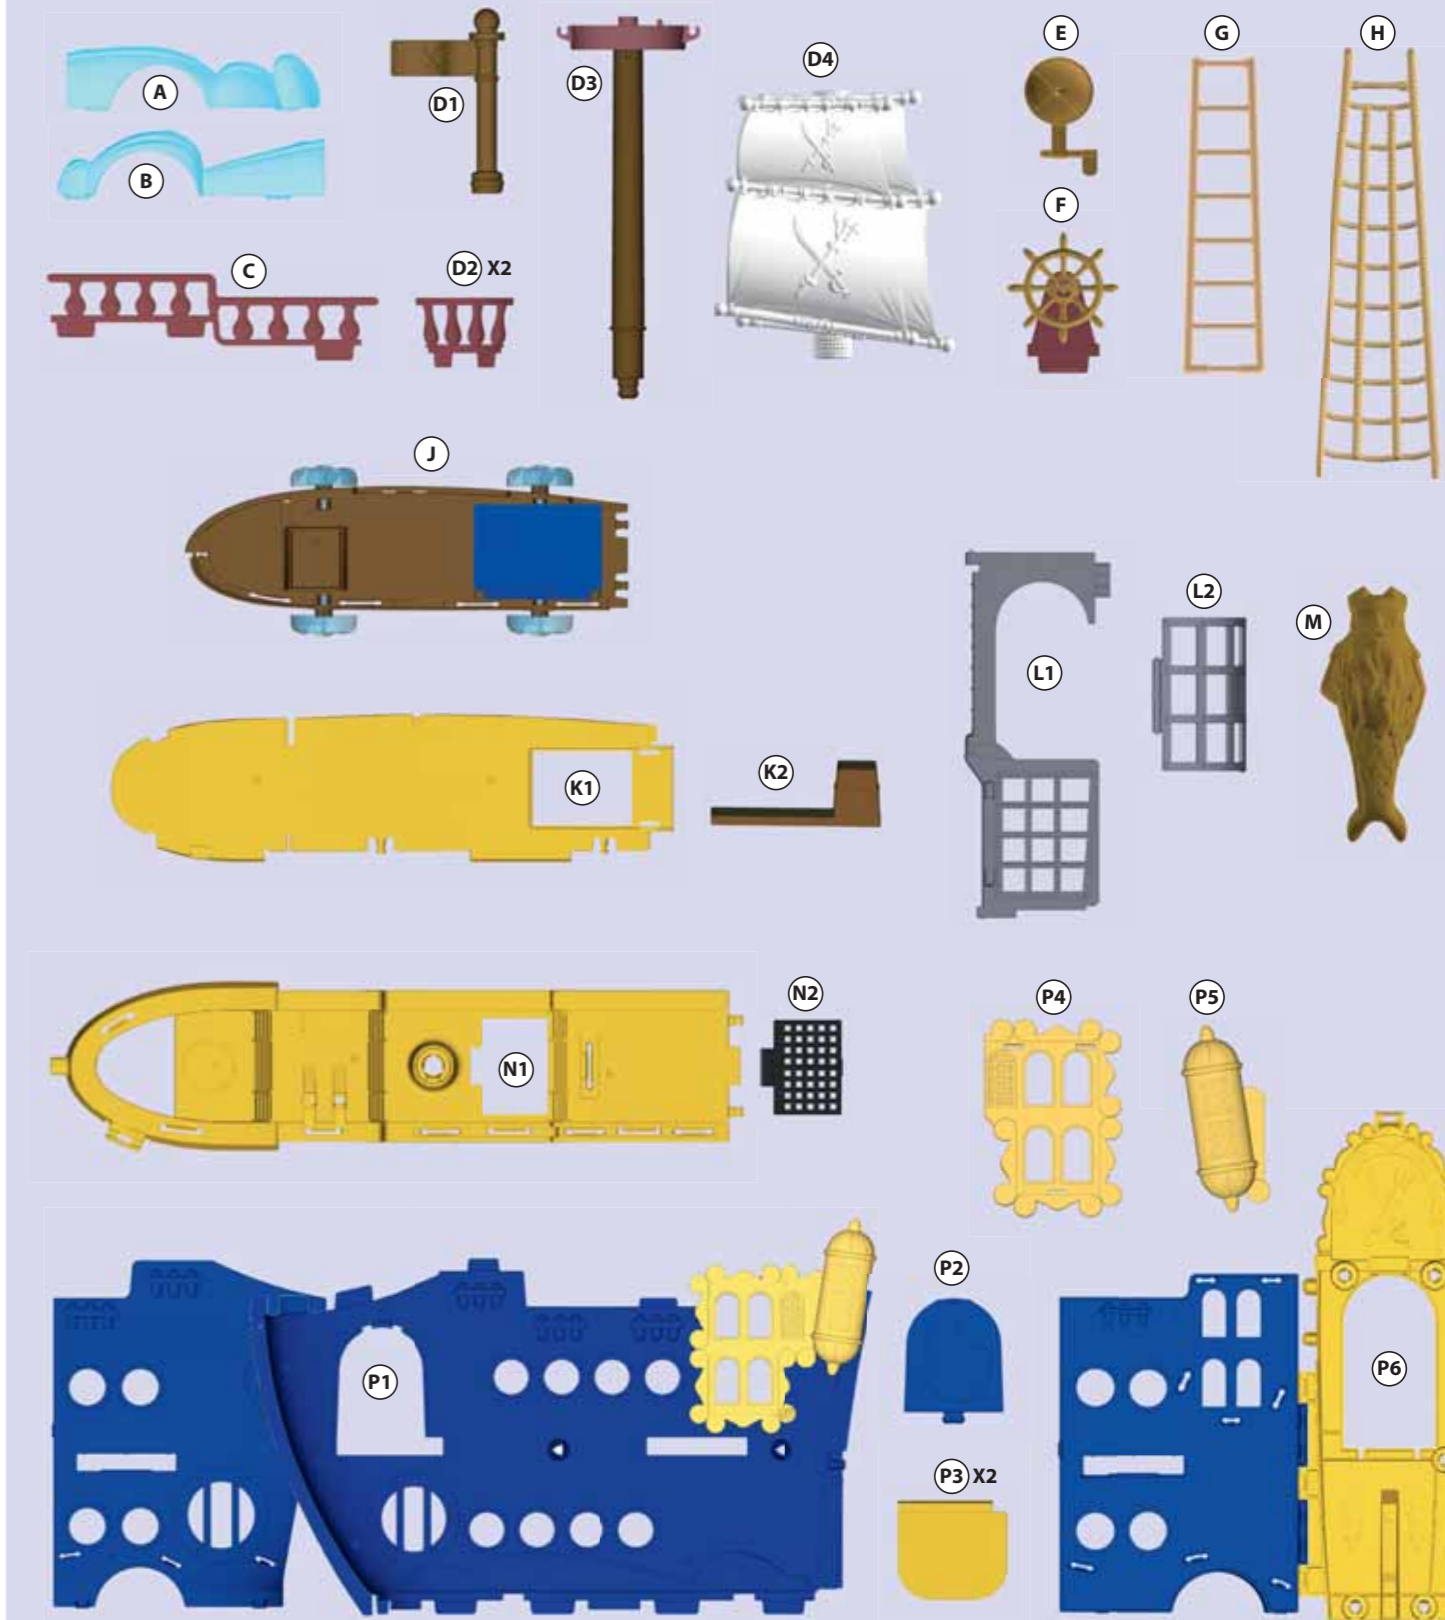

CGJ70-0970-G1
 1100370489-DOM

Mighty Colossus

INSTRUCTIONS

Keep these instructions for future reference as they contain important information.

ASSEMBLY PARTS

ADDITIONAL PLAY PIECES

ASSEMBLY

★ **NOTE:** Assembly steps that are marked with a star are "one-time snaps". Press firmly until each part clicks into place. Once these parts are put together, they cannot be taken apart.