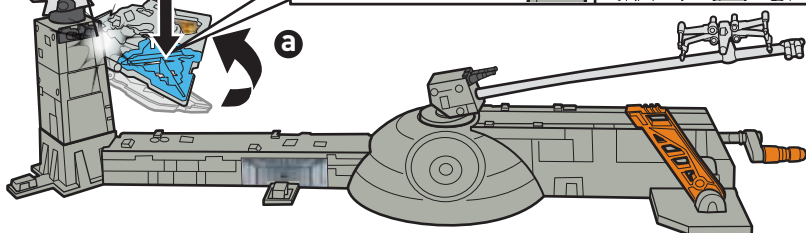

CONTENTS

LABEL SHEET

APPLY LABELS

ASSEMBLY

1.

ONE TIME ASSEMBLY.
WORKS WITH MOST STARSHIPS. ONE STARSHIP INCLUDED.
ADDITIONAL STARSHIPS SOLD SEPARATELY.

2.

3.

ATTACH ADDITIONAL
STARSHIPS (NOT INCLUDED).

FLIGHT NAVIGATOR™ STANDS (NOT INCLUDED) ATTACH TO PEGS ON BASE.

TO PLAY

- 1. SPIN KNOB TO FLY X-WING FIGHTER™. MOVE LEVER TO RAISE AND LOWER IT.**

- 2. FIRST AIM FOR THE FIGHTER™ TARGET BELOW STAR DESTROYER™ TO RELEASE THE IMPERIAL SHIP. THEN HIT STAR DESTROYER™ FOR A DIRECT HIT!**