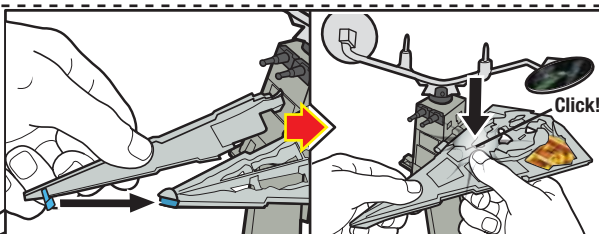

CONTENTS

LABEL SHEET

APPLY LABELS

ASSEMBLY

1.

ONE TIME ASSEMBLY.
WORKS WITH MOST STARSHIPS. ONE STARSHIP INCLUDED.
ADDITIONAL STARSHIPS SOLD SEPARATELY.

2.

3.

ATTACH ADDITIONAL
STARSHIPS (NOT INCLUDED).

FLIGHT NAVIGATOR™ STANDS (NOT INCLUDED) ATTACH TO PEGS ON BASE.

TO PLAY

- 1. SPIN KNOB TO FLY X-WING FIGHTER™. MOVE LEVER TO RAISE AND LOWER IT.**

- 2. FIRST AIM FOR THE FIGHTER™ TARGET BELOW STAR DESTROYER™ TO RELEASE THE IMPERIAL SHIP. THEN HIT STAR DESTROYER™ FOR A DIRECT HIT!**