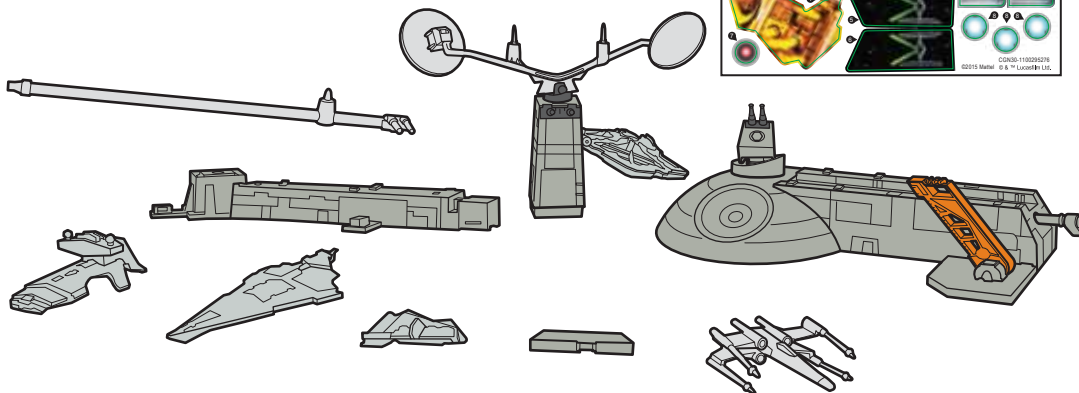

STAR WARS™

X-WING™ ASSAULT GALACTIC BATTLE

5+

© & ™ Lucasfilm Ltd.
service.mattel.com

HOTWHEELS.COM

 **WARNING:**
CHOKING HAZARD - Small parts.
Not for children under 3 years.

CGN30-0970-G3
1100312444-DOM

PLEASE KEEP THESE INSTRUCTIONS FOR FUTURE REFERENCE AS THEY CONTAIN IMPORTANT INFORMATION.

CONTENTS

LABEL SHEET

APPLY LABELS

ASSEMBLY

1.

ONE TIME ASSEMBLY.
WORKS WITH MOST STARSHIPS. ONE STARSHIP INCLUDED.
ADDITIONAL STARSHIPS SOLD SEPARATELY.

2.

3.

ATTACH ADDITIONAL
STARSHIPS (NOT INCLUDED).

FLIGHT NAVIGATOR™ STANDS (NOT INCLUDED) ATTACH TO PEGS ON BASE.

TO PLAY

- 1. SPIN KNOB TO FLY X-WING FIGHTER™. MOVE LEVER TO RAISE AND LOWER IT.**

- 2. FIRST AIM FOR THE FIGHTER™ TARGET BELOW STAR DESTROYER™ TO RELEASE THE IMPERIAL SHIP. THEN HIT STAR DESTROYER™ FOR A DIRECT HIT!**

- 3. HIT THE SPINNING TIE FIGHTERS TO BLOW UP THE STAR DESTROYER™!**

CHANGE YOUR ATTACK PATTERN TO VARY THE ACTION!