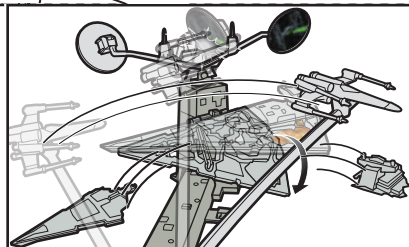

1. **3. HIT THE SPINNING TIE FIGHTERS TO BLOW UP THE STAR DESTROYER™!**