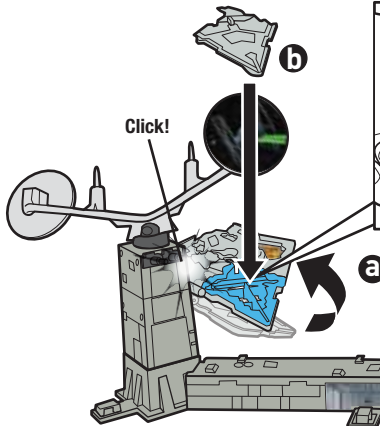

CONTENTS

LABEL SHEET

APPLY LABELS

ASSEMBLY

1.

ONE TIME ASSEMBLY.
WORKS WITH MOST STARSHIPS. ONE STARSHIP INCLUDED.
ADDITIONAL STARSHIPS SOLD SEPARATELY.

2.

3.

ATTACH ADDITIONAL
STARSHIPS (NOT INCLUDED).

FLIGHT NAVIGATOR™ STANDS (NOT INCLUDED) ATTACH TO PEGS ON BASE.

TO PLAY

- 1. SPIN KNOB TO FLY X-WING FIGHTER™. MOVE LEVER TO RAISE AND LOWER IT.**

- 2. FIRST AIM FOR THE FIGHTER™ TARGET BELOW STAR DESTROYER™ TO RELEASE THE IMPERIAL SHIP. THEN HIT STAR DESTROYER™ FOR A DIRECT HIT!**