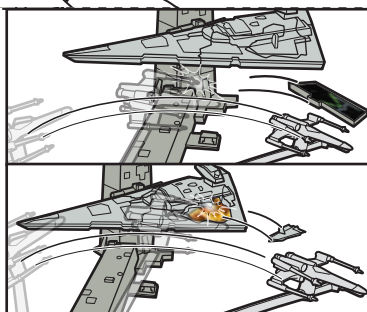

CONTENTS

LABEL SHEET

APPLY LABELS

ASSEMBLY

1.

ONE TIME ASSEMBLY.
WORKS WITH MOST STARSHIPS. ONE STARSHIP INCLUDED.
ADDITIONAL STARSHIPS SOLD SEPARATELY.

2.

3.

ATTACH ADDITIONAL
STARSHIPS (NOT INCLUDED).

FLIGHT NAVIGATOR™ STANDS (NOT INCLUDED) ATTACH TO PEGS ON BASE.

TO PLAY

- 1. SPIN KNOB TO FLY X-WING FIGHTER™. MOVE LEVER TO RAISE AND LOWER IT.**

- 2. FIRST AIM FOR THE FIGHTER™ TARGET BELOW STAR DESTROYER™ TO RELEASE THE IMPERIAL SHIP. THEN HIT STAR DESTROYER™ FOR A DIRECT HIT!**