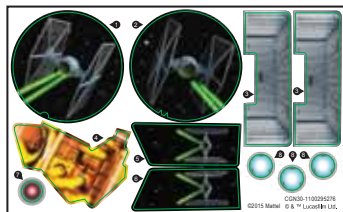

STAR WARS™

X-WING™ ASSAULT GALACTIC BATTLE

5+

© & ™ Lucasfilm Ltd.
service.mattel.com

HOTWHEELS.COM

 **WARNING:**
CHOKING HAZARD - Small parts.
Not for children under 3 years.

CGN30-0970-G3
1100312444-DOM

PLEASE KEEP THESE INSTRUCTIONS FOR FUTURE REFERENCE AS THEY CONTAIN IMPORTANT INFORMATION.

CONTENTS

LABEL SHEET

APPLY LABELS

ASSEMBLY

1.

ONE TIME ASSEMBLY.
WORKS WITH MOST STARSHIPS. ONE STARSHIP INCLUDED.
ADDITIONAL STARSHIPS SOLD SEPARATELY.

2.

3.

ATTACH ADDITIONAL
STARSHIPS (NOT INCLUDED).

FLIGHT NAVIGATOR™ STANDS (NOT INCLUDED) ATTACH TO PEGS ON BASE.

TO PLAY

- 1. SPIN KNOB TO FLY X-WING FIGHTER™. MOVE LEVER TO RAISE AND LOWER IT.**

- 2. FIRST AIM FOR THE FIGHTER™ TARGET BELOW STAR DESTROYER™ TO RELEASE THE IMPERIAL SHIP. THEN HIT STAR DESTROYER™ FOR A DIRECT HIT!**

- 3. HIT THE SPINNING TIE FIGHTERS TO BLOW UP THE STAR DESTROYER™!**

CHANGE YOUR ATTACK PATTERN TO VARY THE ACTION!