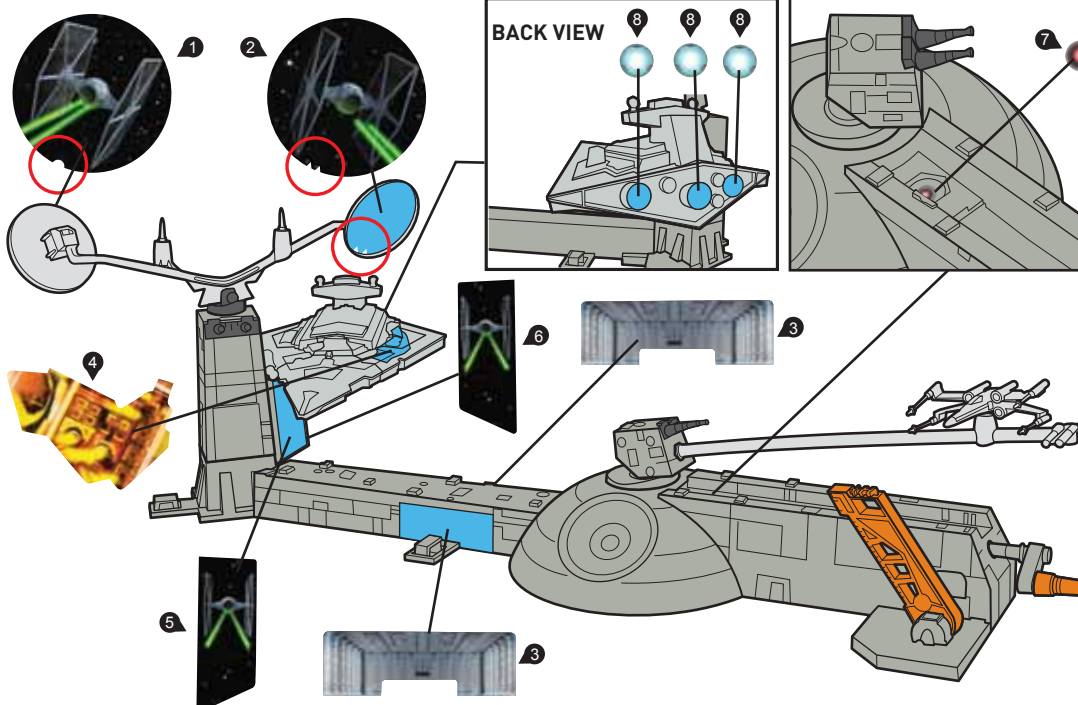

STAR WARS™

X-WING™ ASSAULT GALACTIC BATTLE

5+

© & ™ Lucasfilm Ltd.
service.mattel.com

HOTWHEELS.COM

 **WARNING:**
CHOKING HAZARD - Small parts.
Not for children under 3 years.

CGN30-0970-G3
1100312444-DOM

PLEASE KEEP THESE INSTRUCTIONS FOR FUTURE REFERENCE AS THEY CONTAIN IMPORTANT INFORMATION.

CONTENTS

LABEL SHEET

APPLY LABELS

ASSEMBLY

1.

ONE TIME ASSEMBLY.
WORKS WITH MOST STARSHIPS. ONE STARSHIP INCLUDED.
ADDITIONAL STARSHIPS SOLD SEPARATELY.

2.

3.

ATTACH ADDITIONAL
STARSHIPS (NOT INCLUDED).

FLIGHT NAVIGATOR™ STANDS (NOT INCLUDED) ATTACH TO PEGS ON BASE.

TO PLAY

- 1. SPIN KNOB TO FLY X-WING FIGHTER™. MOVE LEVER TO RAISE AND LOWER IT.**

- 2. FIRST AIM FOR THE FIGHTER™ TARGET BELOW STAR DESTROYER™ TO RELEASE THE IMPERIAL SHIP. THEN HIT STAR DESTROYER™ FOR A DIRECT HIT!**

- 3. HIT THE SPINNING TIE FIGHTERS TO BLOW UP THE STAR DESTROYER™!**

CHANGE YOUR ATTACK PATTERN TO VARY THE ACTION!