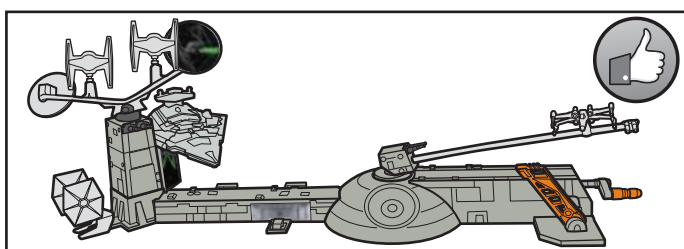

CONTENTS

LABEL SHEET

APPLY LABELS

ASSEMBLY

1.

ONE TIME ASSEMBLY.
WORKS WITH MOST STARSHIPS. ONE STARSHIP INCLUDED.
ADDITIONAL STARSHIPS SOLD SEPARATELY.

2.

3.

ATTACH ADDITIONAL
STARSHIPS (NOT INCLUDED).

FLIGHT NAVIGATOR™ STANDS (NOT INCLUDED) ATTACH TO PEGS ON BASE.

TO PLAY

- 1. SPIN KNOB TO FLY X-WING FIGHTER™. MOVE LEVER TO RAISE AND LOWER IT.**

- 2. FIRST AIM FOR THE FIGHTER™ TARGET BELOW STAR DESTROYER™ TO RELEASE THE IMPERIAL SHIP. THEN HIT STAR DESTROYER™ FOR A DIRECT HIT!**