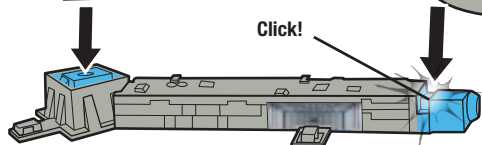

CONTENTS

LABEL SHEET

APPLY LABELS

ASSEMBLY

1.

ONE TIME ASSEMBLY.
WORKS WITH MOST STARSHIPS. ONE STARSHIP INCLUDED.
ADDITIONAL STARSHIPS SOLD SEPARATELY.

2.

3.

ATTACH ADDITIONAL
STARSHIPS (NOT INCLUDED).

FLIGHT NAVIGATOR™ STANDS (NOT INCLUDED) ATTACH TO PEGS ON BASE.

TO PLAY

- 1. SPIN KNOB TO FLY X-WING FIGHTER™. MOVE LEVER TO RAISE AND LOWER IT.**

- 2. FIRST AIM FOR THE FIGHTER™ TARGET BELOW STAR DESTROYER™ TO RELEASE THE IMPERIAL SHIP. THEN HIT STAR DESTROYER™ FOR A DIRECT HIT!**