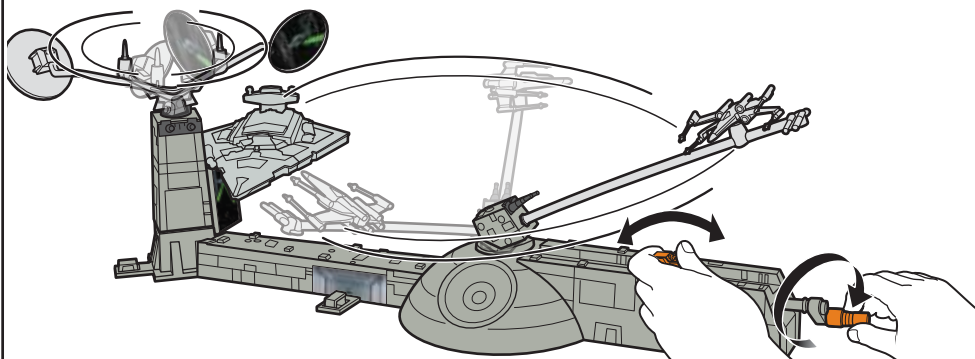

CONTENTS

LABEL SHEET

APPLY LABELS

ASSEMBLY

1.

ONE TIME ASSEMBLY.
WORKS WITH MOST STARSHIPS. ONE STARSHIP INCLUDED.
ADDITIONAL STARSHIPS SOLD SEPARATELY.

2.

3.

ATTACH ADDITIONAL
STARSHIPS (NOT INCLUDED).

FLIGHT NAVIGATOR™ STANDS (NOT INCLUDED) ATTACH TO PEGS ON BASE.

TO PLAY

- 1. SPIN KNOB TO FLY X-WING FIGHTER™. MOVE LEVER TO RAISE AND LOWER IT.**

- 2. FIRST AIM FOR THE FIGHTER™ TARGET BELOW STAR DESTROYER™ TO RELEASE THE IMPERIAL SHIP. THEN HIT STAR DESTROYER™ FOR A DIRECT HIT!**