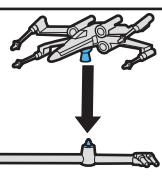

CONTENTS

LABEL SHEET

APPLY LABELS

ASSEMBLY

1.

ONE TIME ASSEMBLY.
WORKS WITH MOST STARSHIPS. ONE STARSHIP INCLUDED.
ADDITIONAL STARSHIPS SOLD SEPARATELY.

2.

3.

ATTACH ADDITIONAL
STARSHIPS (NOT INCLUDED).

FLIGHT NAVIGATOR™ STANDS (NOT INCLUDED) ATTACH TO PEGS ON BASE.

TO PLAY

- 1. SPIN KNOB TO FLY X-WING FIGHTER™. MOVE LEVER TO RAISE AND LOWER IT.**

- 2. FIRST AIM FOR THE FIGHTER™ TARGET BELOW STAR DESTROYER™ TO RELEASE THE IMPERIAL SHIP. THEN HIT STAR DESTROYER™ FOR A DIRECT HIT!**