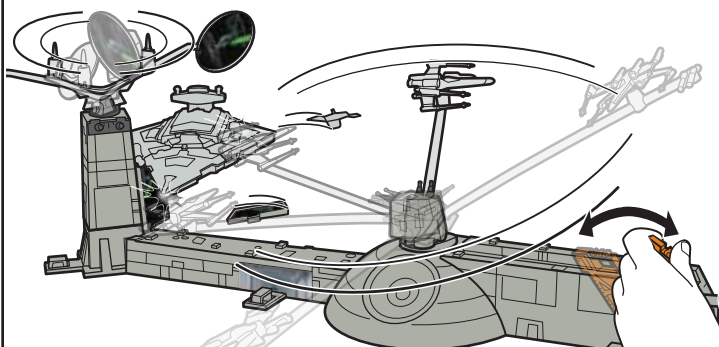

CONTENTS

LABEL SHEET

APPLY LABELS

ASSEMBLY

1.

ONE TIME ASSEMBLY.
WORKS WITH MOST STARSHIPS. ONE STARSHIP INCLUDED.
ADDITIONAL STARSHIPS SOLD SEPARATELY.

2.

3.

ATTACH ADDITIONAL
STARSHIPS (NOT INCLUDED).

FLIGHT NAVIGATOR™ STANDS (NOT INCLUDED) ATTACH TO PEGS ON BASE.

TO PLAY

- 1. SPIN KNOB TO FLY X-WING FIGHTER™. MOVE LEVER TO RAISE AND LOWER IT.**

- 2. FIRST AIM FOR THE FIGHTER™ TARGET BELOW STAR DESTROYER™ TO RELEASE THE IMPERIAL SHIP. THEN HIT STAR DESTROYER™ FOR A DIRECT HIT!**

- 3. HIT THE SPINNING TIE FIGHTERS TO BLOW UP THE STAR DESTROYER™!**

CHANGE YOUR ATTACK PATTERN TO VARY THE ACTION!