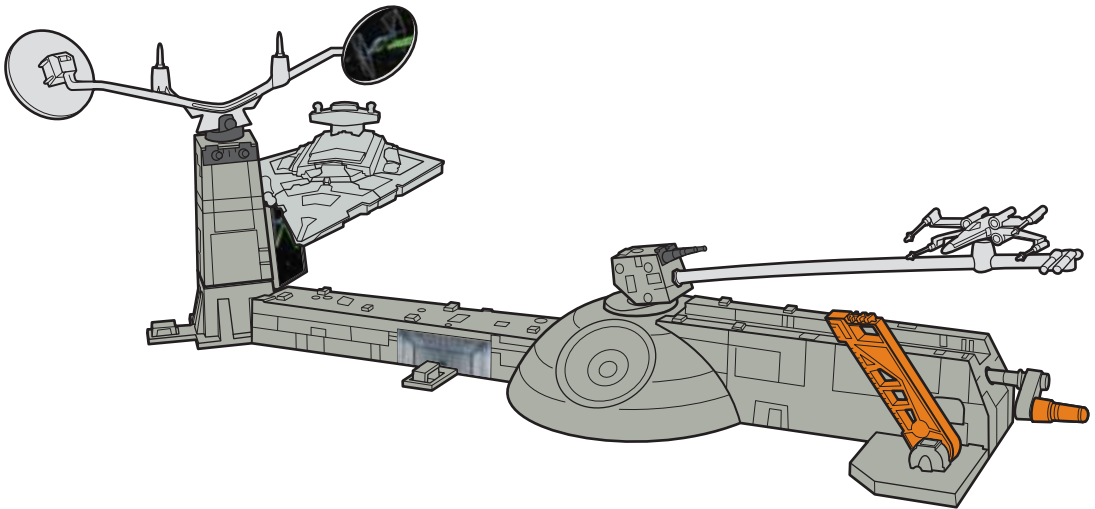

STAR WARS™

X-WING™ ASSAULT GALACTIC BATTLE

5+

© & ™ Lucasfilm Ltd.
service.mattel.com

HOTWHEELS.COM

 **WARNING:**
CHOKING HAZARD - Small parts.
Not for children under 3 years.

CGN30-0970-G3
1100312444-DOM

PLEASE KEEP THESE INSTRUCTIONS FOR FUTURE REFERENCE AS THEY CONTAIN IMPORTANT INFORMATION.

CONTENTS

LABEL SHEET

APPLY LABELS

ASSEMBLY

1.

ONE TIME ASSEMBLY.
WORKS WITH MOST STARSHIPS. ONE STARSHIP INCLUDED.
ADDITIONAL STARSHIPS SOLD SEPARATELY.

2.

3.

ATTACH ADDITIONAL
STARSHIPS (NOT INCLUDED).

FLIGHT NAVIGATOR™ STANDS (NOT INCLUDED) ATTACH TO PEGS ON BASE.

TO PLAY

- 1. SPIN KNOB TO FLY X-WING FIGHTER™. MOVE LEVER TO RAISE AND LOWER IT.**

- 2. FIRST AIM FOR THE FIGHTER™ TARGET BELOW STAR DESTROYER™ TO RELEASE THE IMPERIAL SHIP. THEN HIT STAR DESTROYER™ FOR A DIRECT HIT!**

- 3. HIT THE SPINNING TIE FIGHTERS TO BLOW UP THE STAR DESTROYER™!**

CHANGE YOUR ATTACK PATTERN TO VARY THE ACTION!