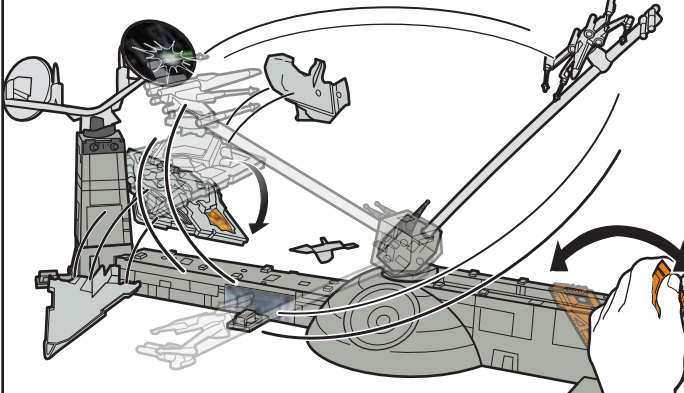

1. **3. HIT THE SPINNING TIE FIGHTERS TO BLOW UP THE STAR DESTROYER™!**