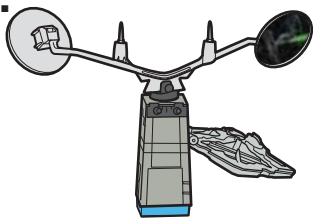

CONTENTS

LABEL SHEET

APPLY LABELS

ASSEMBLY

1.

ONE TIME ASSEMBLY.
WORKS WITH MOST STARSHIPS. ONE STARSHIP INCLUDED.
ADDITIONAL STARSHIPS SOLD SEPARATELY.

2.

3.

ATTACH ADDITIONAL
STARSHIPS (NOT INCLUDED).

FLIGHT NAVIGATOR™ STANDS (NOT INCLUDED) ATTACH TO PEGS ON BASE.

TO PLAY

- 1. SPIN KNOB TO FLY X-WING FIGHTER™. MOVE LEVER TO RAISE AND LOWER IT.**

- 2. FIRST AIM FOR THE FIGHTER™ TARGET BELOW STAR DESTROYER™ TO RELEASE THE IMPERIAL SHIP. THEN HIT STAR DESTROYER™ FOR A DIRECT HIT!**