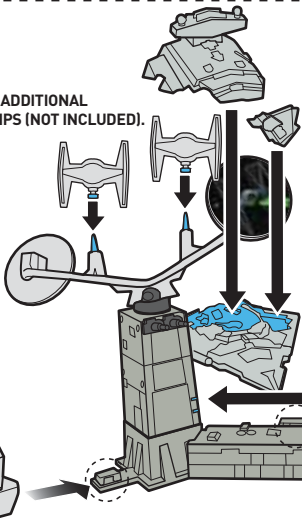

CONTENTS

LABEL SHEET

APPLY LABELS

ASSEMBLY

1.

ONE TIME ASSEMBLY.
WORKS WITH MOST STARSHIPS. ONE STARSHIP INCLUDED.
ADDITIONAL STARSHIPS SOLD SEPARATELY.

2.

3.

ATTACH ADDITIONAL
STARSHIPS (NOT INCLUDED).

FLIGHT NAVIGATOR™ STANDS (NOT INCLUDED) ATTACH TO PEGS ON BASE.

TO PLAY

- 1. SPIN KNOB TO FLY X-WING FIGHTER™. MOVE LEVER TO RAISE AND LOWER IT.**

- 2. FIRST AIM FOR THE FIGHTER™ TARGET BELOW STAR DESTROYER™ TO RELEASE THE IMPERIAL SHIP. THEN HIT STAR DESTROYER™ FOR A DIRECT HIT!**

- 3. HIT THE SPINNING TIE FIGHTERS TO BLOW UP THE STAR DESTROYER™!**

CHANGE YOUR ATTACK PATTERN TO VARY THE ACTION!