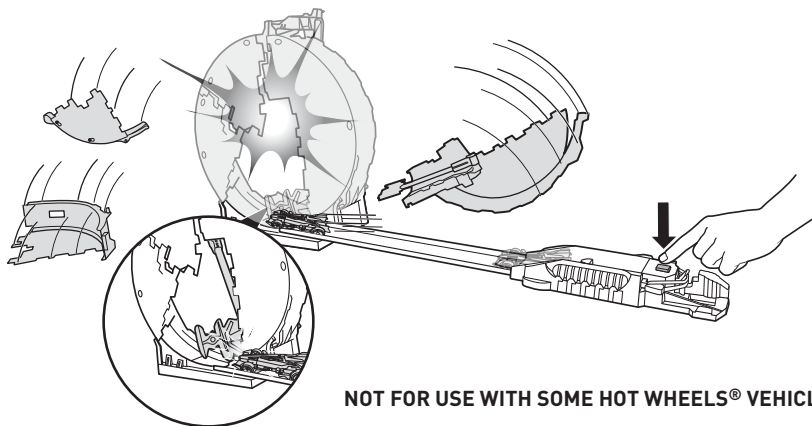

# TO PLAY

1. **a** SET LAUNCHER AND LOAD CAR. **b** SWING THE ENEMY TIE FIGHTERS™.

2. AVOID TIE FIGHTERS TO LOOP THROUGH THE DEATH STAR™ ...

3. OR CRASH INTO THEM TO BLOW THE DEATH STAR™ APART!

**NOT FOR USE WITH SOME HOT WHEELS® VEHICLES.**