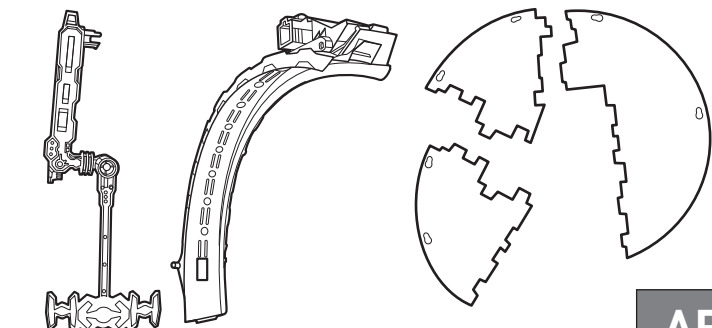

## DEATH STAR™ BATTLE BLAST™

**4+**

service.mattel.com

**HOTWHEELS.COM**

CGN48-0920

PLEASE KEEP THESE INSTRUCTIONS FOR FUTURE REFERENCE AS THEY CONTAIN IMPORTANT INFORMATION.

# CONTENTS

LABEL SHEET