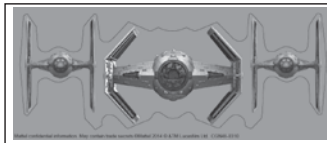

LABEL SHEET