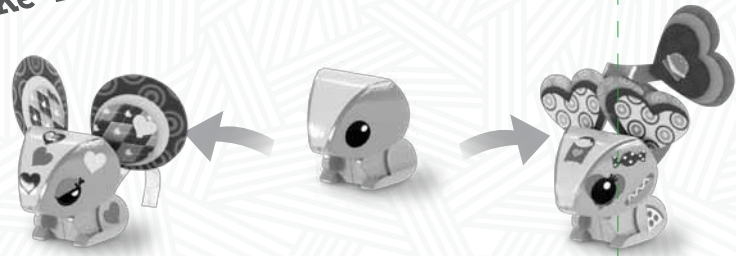

AmiGami™ **Mouse**

Made By You!

6+

INCLUDES:

- 1 Plastic AmiGami™ Mouse
- 4 AmiGami™ Paper Parts
- 15 Reusable* Stickers
- 1 Pencil Topper
- 1 Cap

*Stickers can be reused up to 3 times

1

Punch out the Paper Parts and strips.

2

Pins with parts fit into designated holes on the figure.

3

Pencil not included.

The figure fits right onto the pencil topper.

Make YOUR AmiGami™ Mouse any way YOU want!

Use with a larger AmiGami™ figure too.