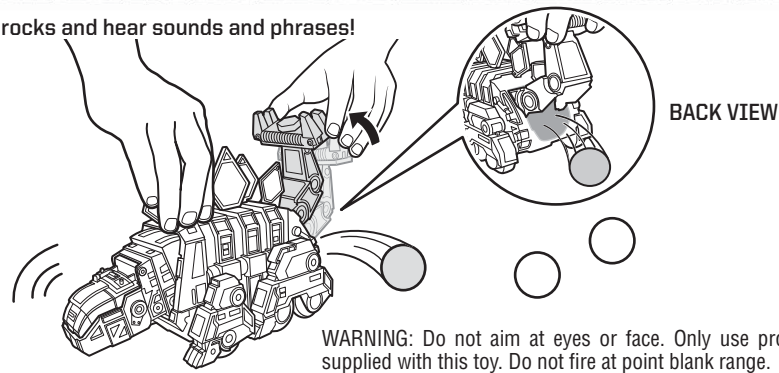

C. Lift tail to unload rocks and hear sounds and phrases!

WARNING: Do not aim at eyes or face. Only use projectiles supplied with this toy. Do not fire at point blank range.

2 BATTERY INSTALLATION

- Batteries included are for demonstration purposes only.
- Replace the batteries if sounds distort.
- Unscrew the battery cover with a Phillips head screwdriver (not included).
- Remove batteries and dispose of them safely.
- Install 3 new button cell (AG13, LR44) batteries in the orientation (+/-) shown.
- Replace battery cover and tighten screw.
- For longer life, use alkaline batteries.