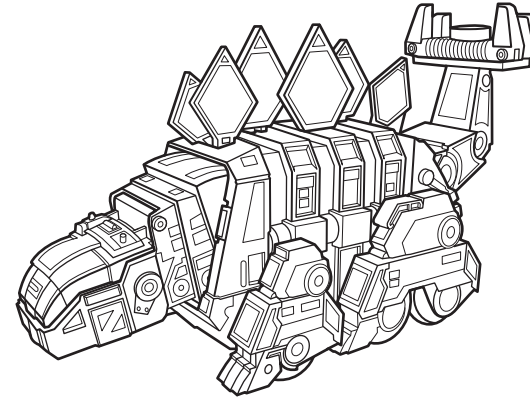

C. Lift tail to unload rocks and hear sounds and phrases!

WARNING: Do not aim at eyes or face. Only use projectiles supplied with this toy. Do not fire at point blank range.

2 BATTERY INSTALLATION

- Batteries included are for demonstration purposes only.
- Replace the batteries if sounds distort.
- Unscrew the battery cover with a Phillips head screwdriver (not included).
- Remove batteries and dispose of them safely.
- Install 3 new button cell (AG13, LR44) batteries in the orientation (+/-) shown.
- Replace battery cover and tighten screw.
- For longer life, use alkaline batteries.

BATTERY SAFETY INFORMATION

In exceptional circumstances batteries may leak fluids that can cause a chemical burn injury or ruin your product. To avoid battery leakage:

- Non-rechargeable batteries are not to be recharged.
- Rechargeable batteries are to be removed from the product before being charged.
- Rechargeable batteries are only to be charged under adult supervision.
- Do not mix alkaline, standard (carbon-zinc), or rechargeable (nickel-cadmium) batteries.
- Do not mix old and new batteries.
- Only batteries of the same or equivalent type as recommended are to be used.
- Batteries are to be inserted with the correct polarity.
- Exhausted batteries are to be removed from the product.
- The supply terminals are not to be short-circuited.
- Dispose of battery(ies) safely.
- Do not dispose of this product in a fire. The batteries inside may explode or leak.

Protect the environment by not disposing of this product with household waste (2002/96/EC). Check your local authority for recycling advice and facilities.

Please keep these instructions for future reference as they contain important information.

CONTENTS