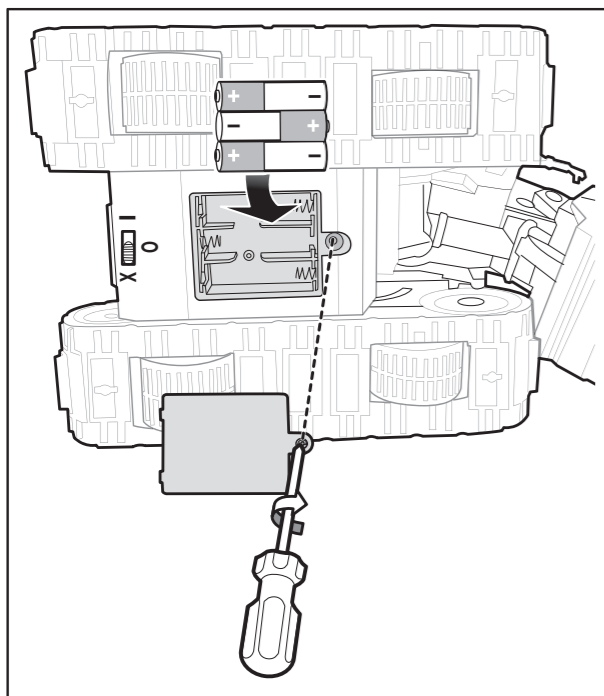

3 TO PLAY 3: PLAY WITH REVVIT

A. Attach Revvit or other reptools to Ty Rux's sides!

B. Attach Revvit to Ty Rux's back, turn Revvit to hear them chat!

4 BATTERY INSTALLATION

- Batteries included are for demonstration purposes only.
- Replace the batteries if sounds become distorted or lights become dim.
- Unscrew the battery cover with a Phillips head screwdriver (not included).
- Remove batteries and dispose of them safely.
- Install 3 AA (LR6) alkaline batteries in the orientation (+/-) shown.
- Replace battery cover and tighten screw.
- For longer life, use alkaline batteries.

C. Go low and chomp!

D. Roll around for lights and sounds!

2 TO PLAY 2: HIDDEN STORAGE

Store Revvit and other reptools (not included) in these hidden storage!