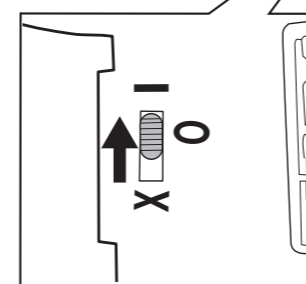

I: ON
O: OFF
X: TRY ME

BOTTOM VIEW

©2015 Mattel. All Rights Reserved. ® and ™ designate U.S. trademarks of Mattel, except as noted.

Mattel, Inc., 636 Girard Avenue, East Aurora, NY 14052, U.S.A. Consumer Services 1-800-524-8697. Mattel U.K. Ltd., Vanwall Business Park, Maidenhead SL6 4UB. Helpline 01628 500303. Mattel Australia Pty., Ltd., Richmond, Victoria. 3121. Consumer Advisory Service - 1300 135 312. Mattel East Asia Ltd., Room 503-09, North Tower, World Finance Centre, Harbour City, Tsimshatsui, HK, China. Tel.: (852) 3185-6500. Diimport & Diedarkan Oleh: Mattel Southeast Asia Pte. Ltd., No 19-1, Tower 3 Avenue 7, Bangsar South City, No 8, Jalan Kerinchi, 59200 Kuala Lumpur, Malaysia. Tel: 03-78803817, Fax: 03-78803867.

CMX42-0970
1100651213_DOM

Dinotrux © 2015 DreamWorks Animation LLC. All Rights Reserved.