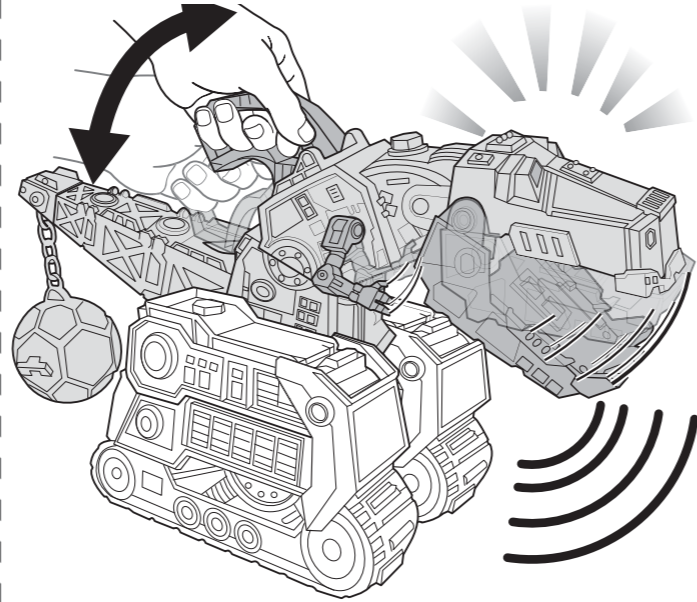

CMX42-0970
1100651213_DOM

Dinotrux © 2015 DreamWorks Animation LLC. All Rights Reserved.

1 TO PLAY 1: LIGHTS, SOUNDS & CHOMP

A. Move Ty Rux's head left and right.

B. Lift handle up and down for lights, sounds and chomping action!

C. Go low and chomp!

D. Roll around for lights and sounds!

2 TO PLAY 2: HIDDEN STORAGE

Store Revvit and other reptools (not included) in these hidden storage!