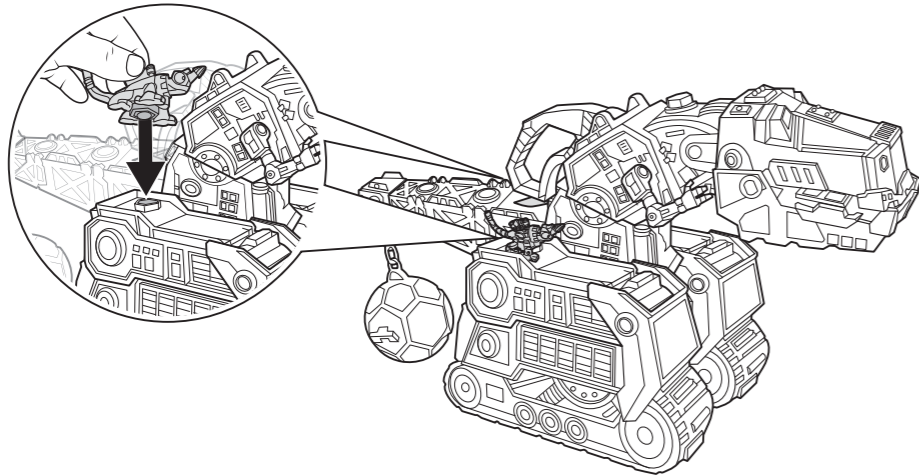

3 TO PLAY 3: PLAY WITH REVVIT

A. Attach Revvit or other reptools to Ty Rux's sides!

B. Attach Revvit to Ty Rux's back, turn Revvit to hear them chat!

4 BATTERY INSTALLATION

- Batteries included are for demonstration purposes only.
- Replace the batteries if sounds become distorted or lights become dim.
- Unscrew the battery cover with a Phillips head screwdriver (not included).
- Remove batteries and dispose of them safely.
- Install 3 AA (LR6) alkaline batteries in the orientation (+/-) shown.
- Replace battery cover and tighten screw.
- For longer life, use alkaline batteries.

CMX42-0970
1100651213_DOM

Dinotrux © 2015 DreamWorks Animation LLC. All Rights Reserved.

1 TO PLAY 1: LIGHTS, SOUNDS & CHOMP

A. Move Ty Rux's head left and right.

B. Lift handle up and down for lights, sounds and chomping action!

C. Go low and chomp!

D. Roll around for lights and sounds!

2 TO PLAY 2: HIDDEN STORAGE

Store Revvit and other reptools (not included) in these hidden storage!