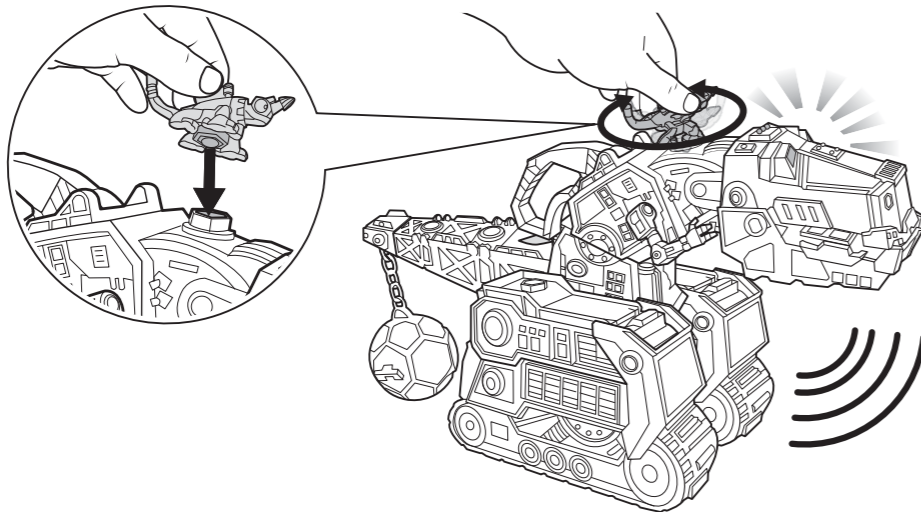

3 TO PLAY 3: PLAY WITH REVVIT

A. Attach Revvit or other reptools to Ty Rux's sides!

B. Attach Revvit to Ty Rux's back, turn Revvit to hear them chat!

4 BATTERY INSTALLATION

- Batteries included are for demonstration purposes only.
- Replace the batteries if sounds become distorted or lights become dim.
- Unscrew the battery cover with a Phillips head screwdriver (not included).
- Remove batteries and dispose of them safely.
- Install 3 AA (LR6) alkaline batteries in the orientation (+/-) shown.
- Replace battery cover and tighten screw.
- For longer life, use alkaline batteries.

CMX42-0970
1100651213_DOM

Dinotrux © 2015 DreamWorks Animation LLC. All Rights Reserved.

1 TO PLAY 1: LIGHTS, SOUNDS & CHOMP

A. Move Ty Rux's head left and right.

B. Lift handle up and down for lights, sounds and chomping action!

C. Go low and chomp!

D. Roll around for lights and sounds!

2 TO PLAY 2: HIDDEN STORAGE

Store Revvit and other reptools (not included) in these hidden storage!