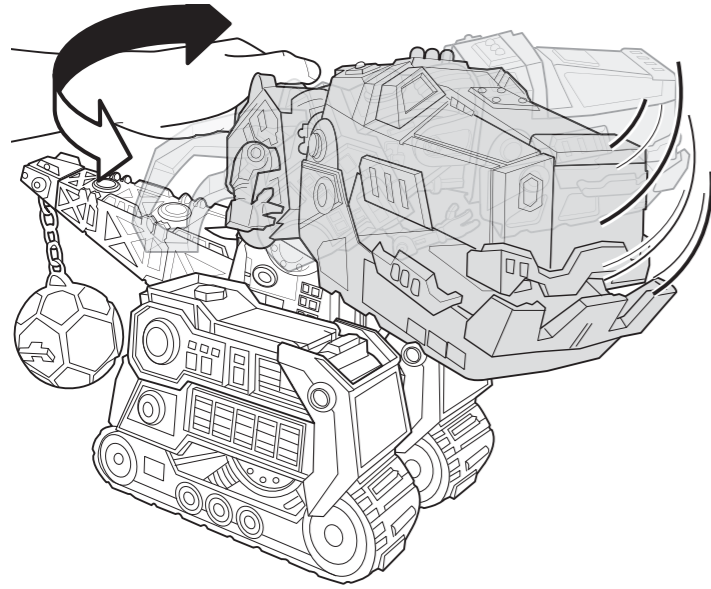

CMX42-0970
1100651213_DOM

Dinotrux © 2015 DreamWorks Animation LLC. All Rights Reserved.

1 TO PLAY 1: LIGHTS, SOUNDS & CHOMP

A. Move Ty Rux's head left and right.

B. Lift handle up and down for lights, sounds and chomping action!

C. Go low and chomp!

D. Roll around for lights and sounds!

2 TO PLAY 2: HIDDEN STORAGE

Store Revvit and other reptools (not included) in these hidden storage!