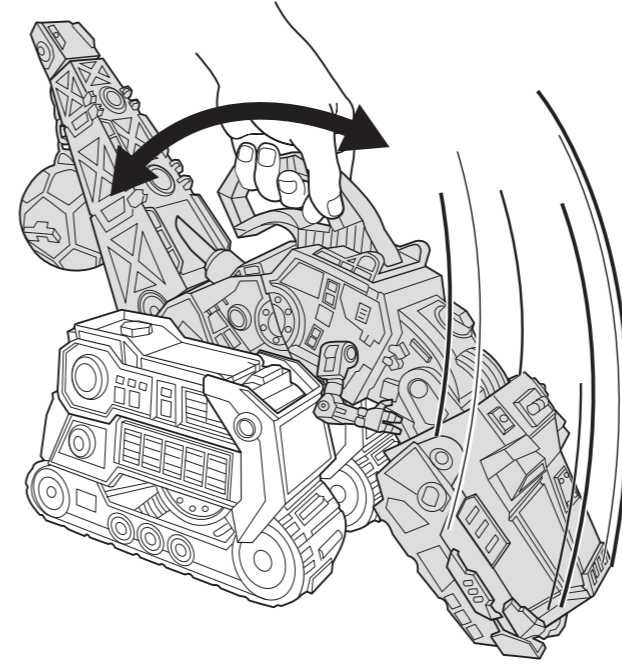

CMX42-0970
1100651213_DOM

Dinotrux © 2015 DreamWorks Animation LLC. All Rights Reserved.

1 TO PLAY 1: LIGHTS, SOUNDS & CHOMP

A. Move Ty Rux's head left and right.

B. Lift handle up and down for lights, sounds and chomping action!

C. Go low and chomp!

D. Roll around for lights and sounds!

2 TO PLAY 2: HIDDEN STORAGE

Store Revvit and other reptools (not included) in these hidden storage!