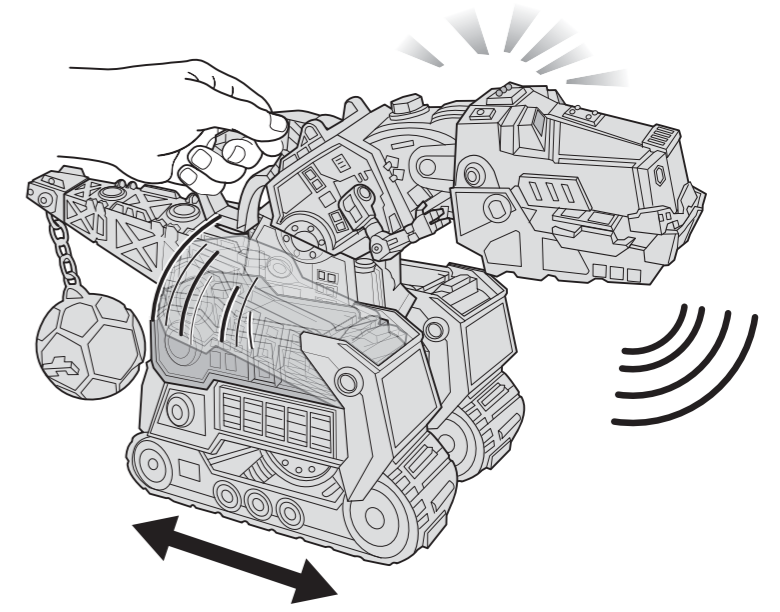

CMX42-0970
1100651213_DOM

Dinotrux © 2015 DreamWorks Animation LLC. All Rights Reserved.

1 TO PLAY 1: LIGHTS, SOUNDS & CHOMP

A. Move Ty Rux's head left and right.

B. Lift handle up and down for lights, sounds and chomping action!

C. Go low and chomp!

D. Roll around for lights and sounds!

2 TO PLAY 2: HIDDEN STORAGE

Store Revvit and other reptools (not included) in these hidden storage!