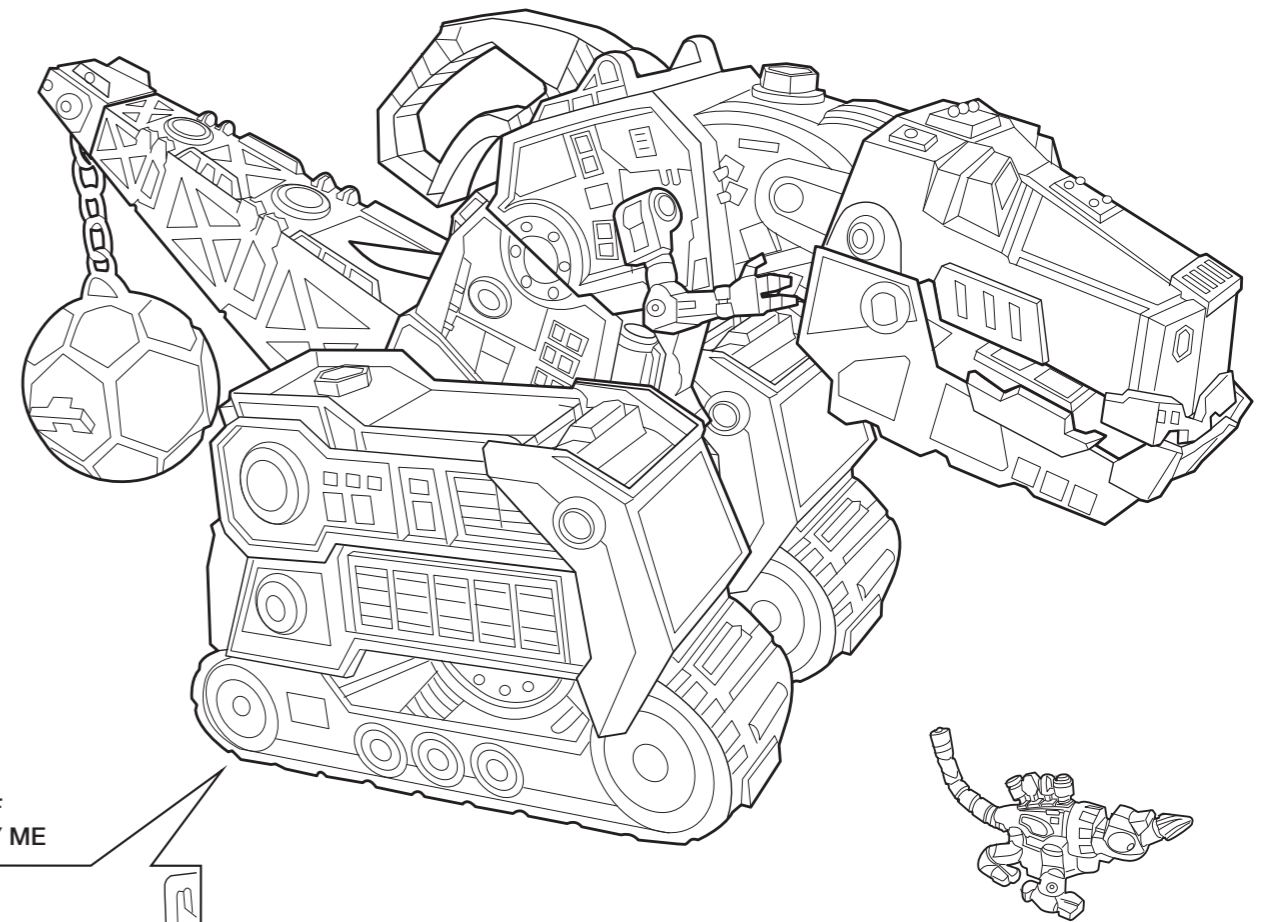

CONTENTS

I: ON
O: OFF
X: TRY ME

©2015 Mattel. All Rights Reserved. ® and ™ designate U.S. trademarks of Mattel, except as noted.

Mattel, Inc., 636 Girard Avenue, East Aurora, NY 14052, U.S.A. Consumer Services 1-800-524-8697. Mattel U.K. Ltd., Vanwall Business Park, Maidenhead SL6 4UB. Helpline 01628 500303. Mattel Australia Pty., Ltd., Richmond, Victoria. 3121. Consumer Advisory Service - 1300 135 312. Mattel East Asia Ltd., Room 503-09, North Tower, World Finance Centre, Harbour City, Tsimshatsui, HK, China. Tel.: (852) 3185-6500. Diimport & Diedarkan Oleh: Mattel Southeast Asia Pte. Ltd., No 19-1, Tower 3 Avenue 7, Bangsar South City, No 8, Jalan Kerinchi, 59200 Kuala Lumpur, Malaysia. Tel: 03-78803817, Fax: 03-78803867.

CMX42-0970
1100651213_DOM

Dinotrux © 2015 DreamWorks Animation LLC. All Rights Reserved.