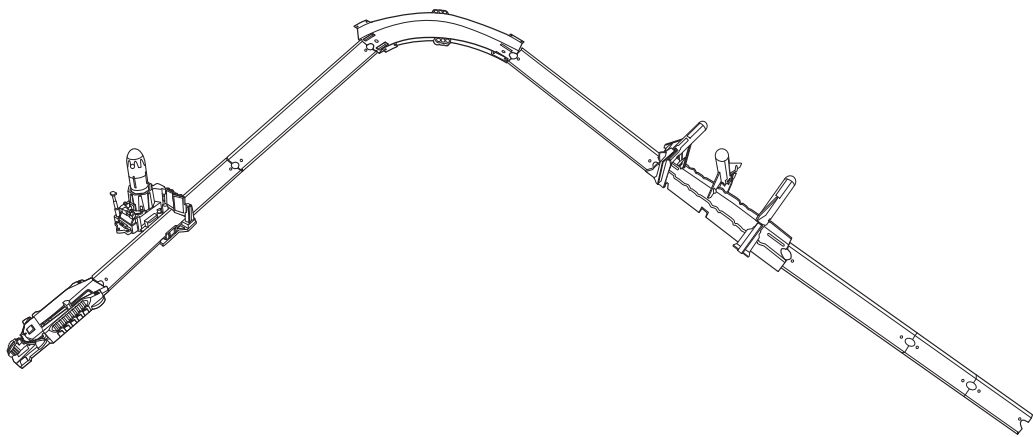

INSTRUCTIONS

TRACK BUILDER BLAST MISSION™

4+

service.mattel.com
HOTWHEELS.COM

 **WARNING:**
CHOKING HAZARD – Small parts.
Not for children under 3 years.

ASST.DGR77
DGR78-0970
1100580349-DOM

PLEASE KEEP THESE INSTRUCTIONS FOR FUTURE
REFERENCE AS THEY CONTAIN IMPORTANT INFORMATION.

CONTENTS

LABEL SHEET

APPLY LABELS

ASSEMBLY

1.

2.

3.

4.

5. INSERT AND ROTATE TO LOCK MISSILE IN PLACE

6.

7.

NOT FOR USE WITH SOME HOT WHEELS® VEHICLES.
1 VEHICLE INCLUDED. ADDITIONAL VEHICLES SOLD SEPARATELY.

TO PLAY

- PULL HANDLE BACK ON 3-SPEED LAUNCHER AND LOCK INTO PLACE. THE FURTHER BACK YOU LOCK IN, THE FASTER THE LAUNCH!**