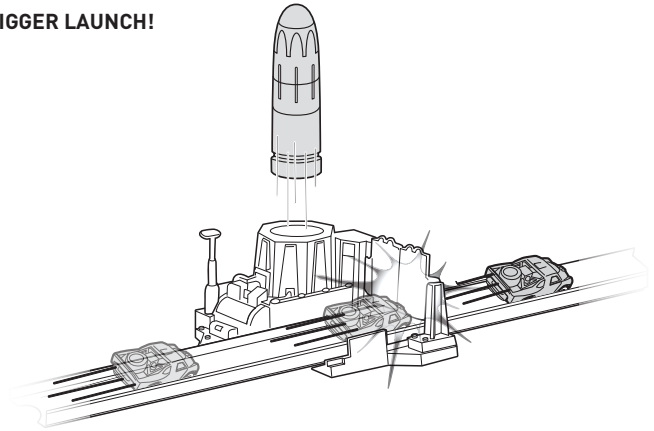

5. INSERT AND ROTATE TO LOCK MISSILE IN PLACE

6.

7.

NOT FOR USE WITH SOME HOT WHEELS® VEHICLES.
1 VEHICLE INCLUDED. ADDITIONAL VEHICLES SOLD SEPARATELY.

TO PLAY

- PULL HANDLE BACK ON 3-SPEED LAUNCHER AND LOCK INTO PLACE. THE FURTHER BACK YOU LOCK IN, THE FASTER THE LAUNCH!**

TO PLAY (CONTD.)

2.

1 RACE THROUGH TO TRIGGER LAUNCH!

2 RACE PAST TO LAUNCH MISSILES!

WARNING: DO NOT AIM AT EYES OR FACE. ONLY USE PROJECTILES SUPPLIED WITH THIS TOY. DO NOT FIRE AT POINT BLANK RANGE.

MORE WAYS TO PLAY