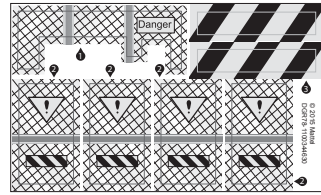

INSTRUCTIONS

TRACK BUILDER BLAST MISSION™

4+

service.mattel.com
HOTWHEELS.COM

 **WARNING:**
CHOKING HAZARD – Small parts.
Not for children under 3 years.

ASST.DGR77
DGR78-0970
1100580349-DOM

PLEASE KEEP THESE INSTRUCTIONS FOR FUTURE
REFERENCE AS THEY CONTAIN IMPORTANT INFORMATION.

CONTENTS

LABEL SHEET

APPLY LABELS

ASSEMBLY

1.

2.

3.

4.

5. INSERT AND ROTATE TO LOCK MISSILE IN PLACE

6.

7.

NOT FOR USE WITH SOME HOT WHEELS® VEHICLES.
1 VEHICLE INCLUDED. ADDITIONAL VEHICLES SOLD SEPARATELY.

TO PLAY

- PULL HANDLE BACK ON 3-SPEED LAUNCHER AND LOCK INTO PLACE. THE FURTHER BACK YOU LOCK IN, THE FASTER THE LAUNCH!**