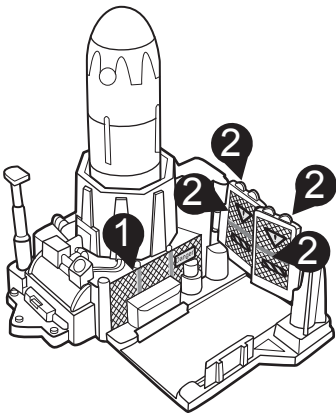

INSTRUCTIONS

TRACK BUILDER BLAST MISSION™

4+

service.mattel.com
HOTWHEELS.COM

 **WARNING:**
CHOKING HAZARD – Small parts.
Not for children under 3 years.

ASST.DGR77
DGR78-0970
1100580349-DOM

PLEASE KEEP THESE INSTRUCTIONS FOR FUTURE
REFERENCE AS THEY CONTAIN IMPORTANT INFORMATION.

CONTENTS

LABEL SHEET

APPLY LABELS

ASSEMBLY

1.

2.

3.

4.