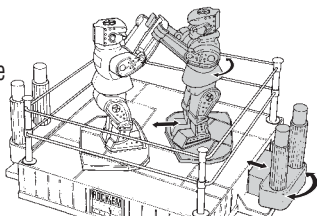

Please keep this instruction sheet for future reference, as it contains important information.

GAME ASSEMBLY

1. Slide the controllers into the slots on the side of the ring. Controllers should be inserted at an angle with the knob on the end of the controller going through the opening first.

2. Insert the robot platforms into the holes on the large platform and snap the robot holders into the controllers.

3. Insert the robots into the grooves on the robot platforms.

4. Insert the ring poles into each corner of the main platform.

5. Apply labels on the back of the robots and on the side of the ring.

GAME CONTROLS

OBJECT OF THE GAME

To knock your opponent's robot out by punching it in the jaw and making its head pop up.

HOW TO PLAY

1. Grasp the controls and rapidly press the control buttons to throw punches.

2. Move the control pad side to side or back and forth to control the movement of the robot.

3. Target the head of your opponent's robot. When the robot's head pops up the game is over.