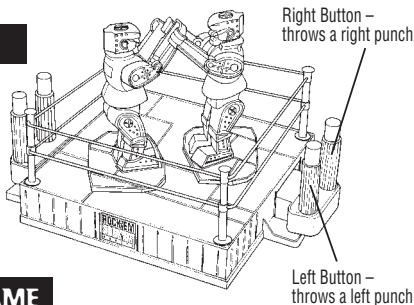

Please keep this instruction sheet for future reference, as it contains important information.

GAME ASSEMBLY

1. Slide the controllers into the slots on the side of the ring. Controllers should be inserted at an angle with the knob on the end of the controller going through the opening first.

2. Insert the robot platforms into the holes on the large platform and snap the robot holders into the controllers.

3. Insert the robots into the grooves on the robot platforms.

4. Insert the ring poles into each corner of the main platform.

5. Apply labels on the back of the robots and on the side of the ring.

GAME CONTROLS

OBJECT OF THE GAME

To knock your opponent's robot out by punching it in the jaw and making its head pop up.

HOW TO PLAY

1. Grasp the controls and rapidly press the control buttons to throw punches.

2. Move the control pad side to side or back and forth to control the movement of the robot.

3. Target the head of your opponent's robot. When the robot's head pops up the game is over.