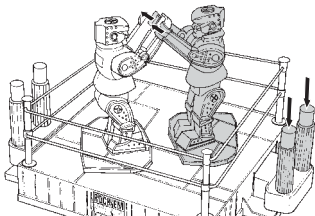

Please keep this instruction sheet for future reference, as it contains important information.

GAME ASSEMBLY

1. Slide the controllers into the slots on the side of the ring. Controllers should be inserted at an angle with the knob on the end of the controller going through the opening first.

2. Insert the robot platforms into the holes on the large platform and snap the robot holders into the controllers.

3. Insert the robots into the grooves on the robot platforms.

4. Insert the ring poles into each corner of the main platform.

5. Apply labels on the back of the robots and on the side of the ring.

GAME CONTROLS

OBJECT OF THE GAME

To knock your opponent's robot out by punching it in the jaw and making its head pop up.

HOW TO PLAY

1. Grasp the controls and rapidly press the control buttons to throw punches.

2. Move the control pad side to side or back and forth to control the movement of the robot.

3. Target the head of your opponent's robot. When the robot's head pops up the game is over.