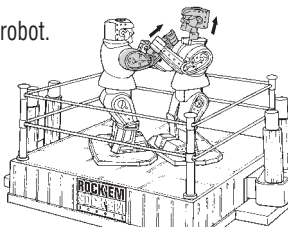

Please keep this instruction sheet for future reference, as it contains important information.

GAME ASSEMBLY

1. Slide the controllers into the slots on the side of the ring. Controllers should be inserted at an angle with the knob on the end of the controller going through the opening first.

2. Insert the robot platforms into the holes on the large platform and snap the robot holders into the controllers.

3. Insert the robots into the grooves on the robot platforms.

4. Insert the ring poles into each corner of the main platform.

5. Apply labels on the back of the robots and on the side of the ring.

GAME CONTROLS

OBJECT OF THE GAME

To knock your opponent's robot out by punching it in the jaw and making its head pop up.

HOW TO PLAY

1. Grasp the controls and rapidly press the control buttons to throw punches.

2. Move the control pad side to side or back and forth to control the movement of the robot.

3. Target the head of your opponent's robot. When the robot's head pops up the game is over.