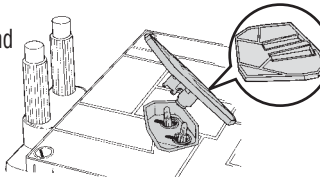

ROCK'EM SOCK'EM ROBOTS.[®]

GAME

CONTENTS:

2 – Plastic Robots
1 – Ring
2 – Controllers

2 – Robot Platforms
1 – Pole and Rope Assembly
1 – label sheet

Please remove all contents from the package and compare them to the above list. If any of the items are missing, please contact your local Mattel office.

Please keep this instruction sheet for future reference, as it contains important information.

GAME ASSEMBLY

1. Slide the controllers into the slots on the side of the ring. Controllers should be inserted at an angle with the knob on the end of the controller going through the opening first.

2. Insert the robot platforms into the holes on the large platform and snap the robot holders into the controllers.

3. Insert the robots into the grooves on the robot platforms.

4. Insert the ring poles into each corner of the main platform.