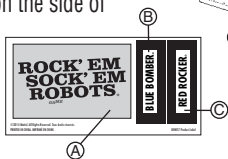

Please keep this instruction sheet for future reference, as it contains important information.

GAME ASSEMBLY

1. Slide the controllers into the slots on the side of the ring. Controllers should be inserted at an angle with the knob on the end of the controller going through the opening first.

2. Insert the robot platforms into the holes on the large platform and snap the robot holders into the controllers.

3. Insert the robots into the grooves on the robot platforms.

4. Insert the ring poles into each corner of the main platform.

5. Apply labels on the back of the robots and on the side of the ring.

GAME CONTROLS

OBJECT OF THE GAME

To knock your opponent's robot out by punching it in the jaw and making its head pop up.

HOW TO PLAY

1. Grasp the controls and rapidly press the control buttons to throw punches.

2. Move the control pad side to side or back and forth to control the movement of the robot.

3. Target the head of your opponent's robot. When the robot's head pops up the game is over.