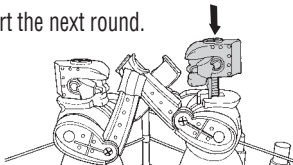

4. Press down the robot's head to start the next round.